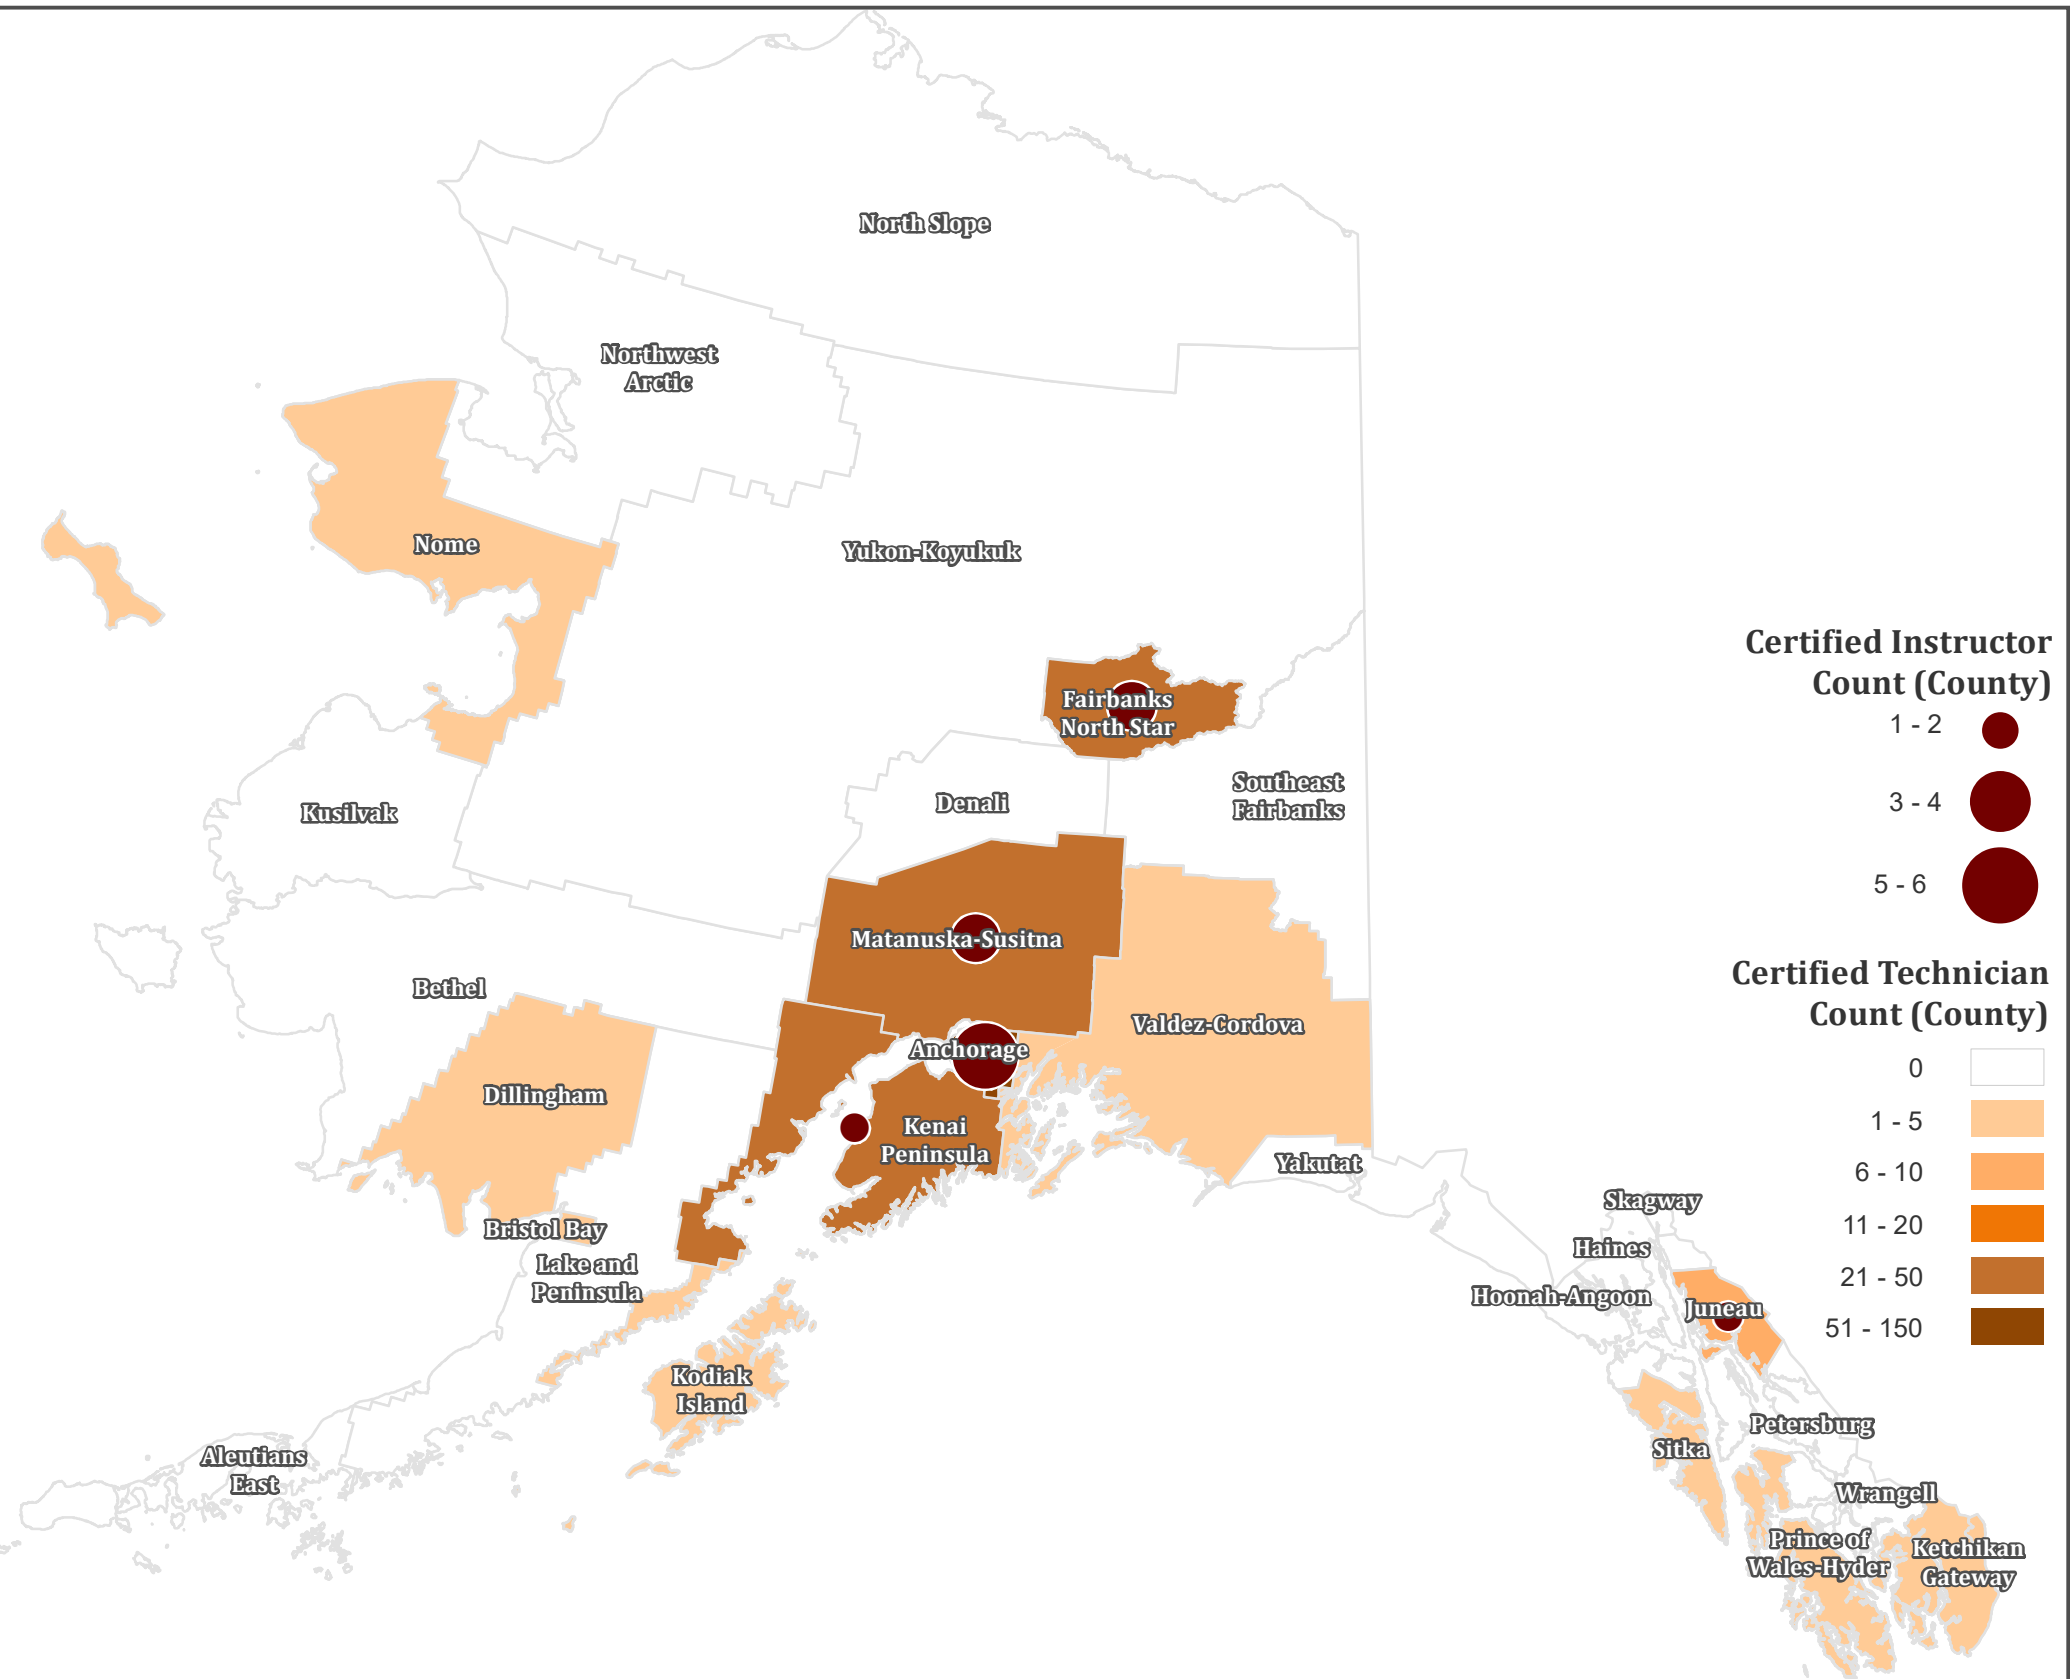

# Alaska Certified Car Seat Technicians and Instructors

County	Techs	Instructors	County	Techs	Instructors
Aleutians East	0	0	Matanuska-Susitna	27	3
Aleutians West	0	0	Nome	3	0
Anchorage	130	6	North Slope	0	0
Bethel	0	0	Northwest Arctic	0	0
Bristol Bay	1	0	Petersburg	0	0
Denali	0	0	Prince of Wales-Hyder	1	0
Dillingham	1	0	Sitka	2	0
Fairbanks North Star	28	4	Skagway	0	0
Haines	0	0	Southeast Fairbanks	0	0
Hoonah-Angoon	0	0	Valdez-Cordova	2	0
Juneau	9	1	Wrangell	0	0
Kenai Peninsula	42	2	Yakutat	0	0
Ketchikan Gateway	2	0	Yukon-Koyukuk	0	0
Kodiak Island	5	0			
Kusilvak	0	0			
Lake and Peninsula	0	0			