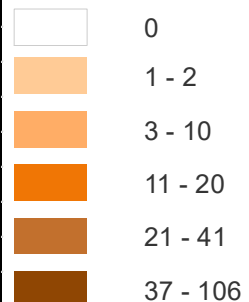

Alabama Certified Car Seat Technicians and Instructors

County	Techs	Instructors	County	Techs	Instructors
Autauga	1	0	Houston	1	1
Baldwin	15	0	Jackson	0	0
Barbour	1	0	Jefferson	106	5
Bibb	1	0	Lamar	0	0
Blount	0	0	Lauderdale	4	0
Bullock	0	0	Lawrence	0	0
Butler	0	0	Lee	14	0
Calhoun	8	0	Limestone	3	0
Chambers	0	0	Lowndes	0	0
Cherokee	0	0	Macon	0	0
Chilton	0	0	Madison	6	1
Choctaw	0	0	Marengo	1	0
Clarke	3	0	Marion	0	0
Clay	0	0	Marshall	1	0
Cleburne	1	0	Mobile	18	1
Coffee	4	0	Montgomery	14	0
Colbert	1	0	Morgan	2	0
Conecuh	0	0	Perry	0	0
Coosa	0	0	Pickens	2	0
Covington	0	0	Pike	7	0
Crenshaw	1	0	Randolph	2	0
Cullman	1	0	Russell	3	0
Dale	1	0	Shelby	6	1
Dallas	0	0	St. Clair	4	0
DeKalb	3	0	Sumter	0	0
Elmore	2	0	Talladega	0	1
Escambia	8	0	Tallapoosa	1	0
Etowah	20	1	Tuscaloosa	36	2
Fayette	1	0	Walker	3	1
Franklin	1	0	Washington	0	0
Geneva	0	0	Wilcox	0	0
Greene	0	0	Winston	1	0
Hale	4	0			
Henry	0	0			

Certified Instructor Count (County)

Certified Technician Count (County)

Technician and instructor data based on August 2019 reported home address.