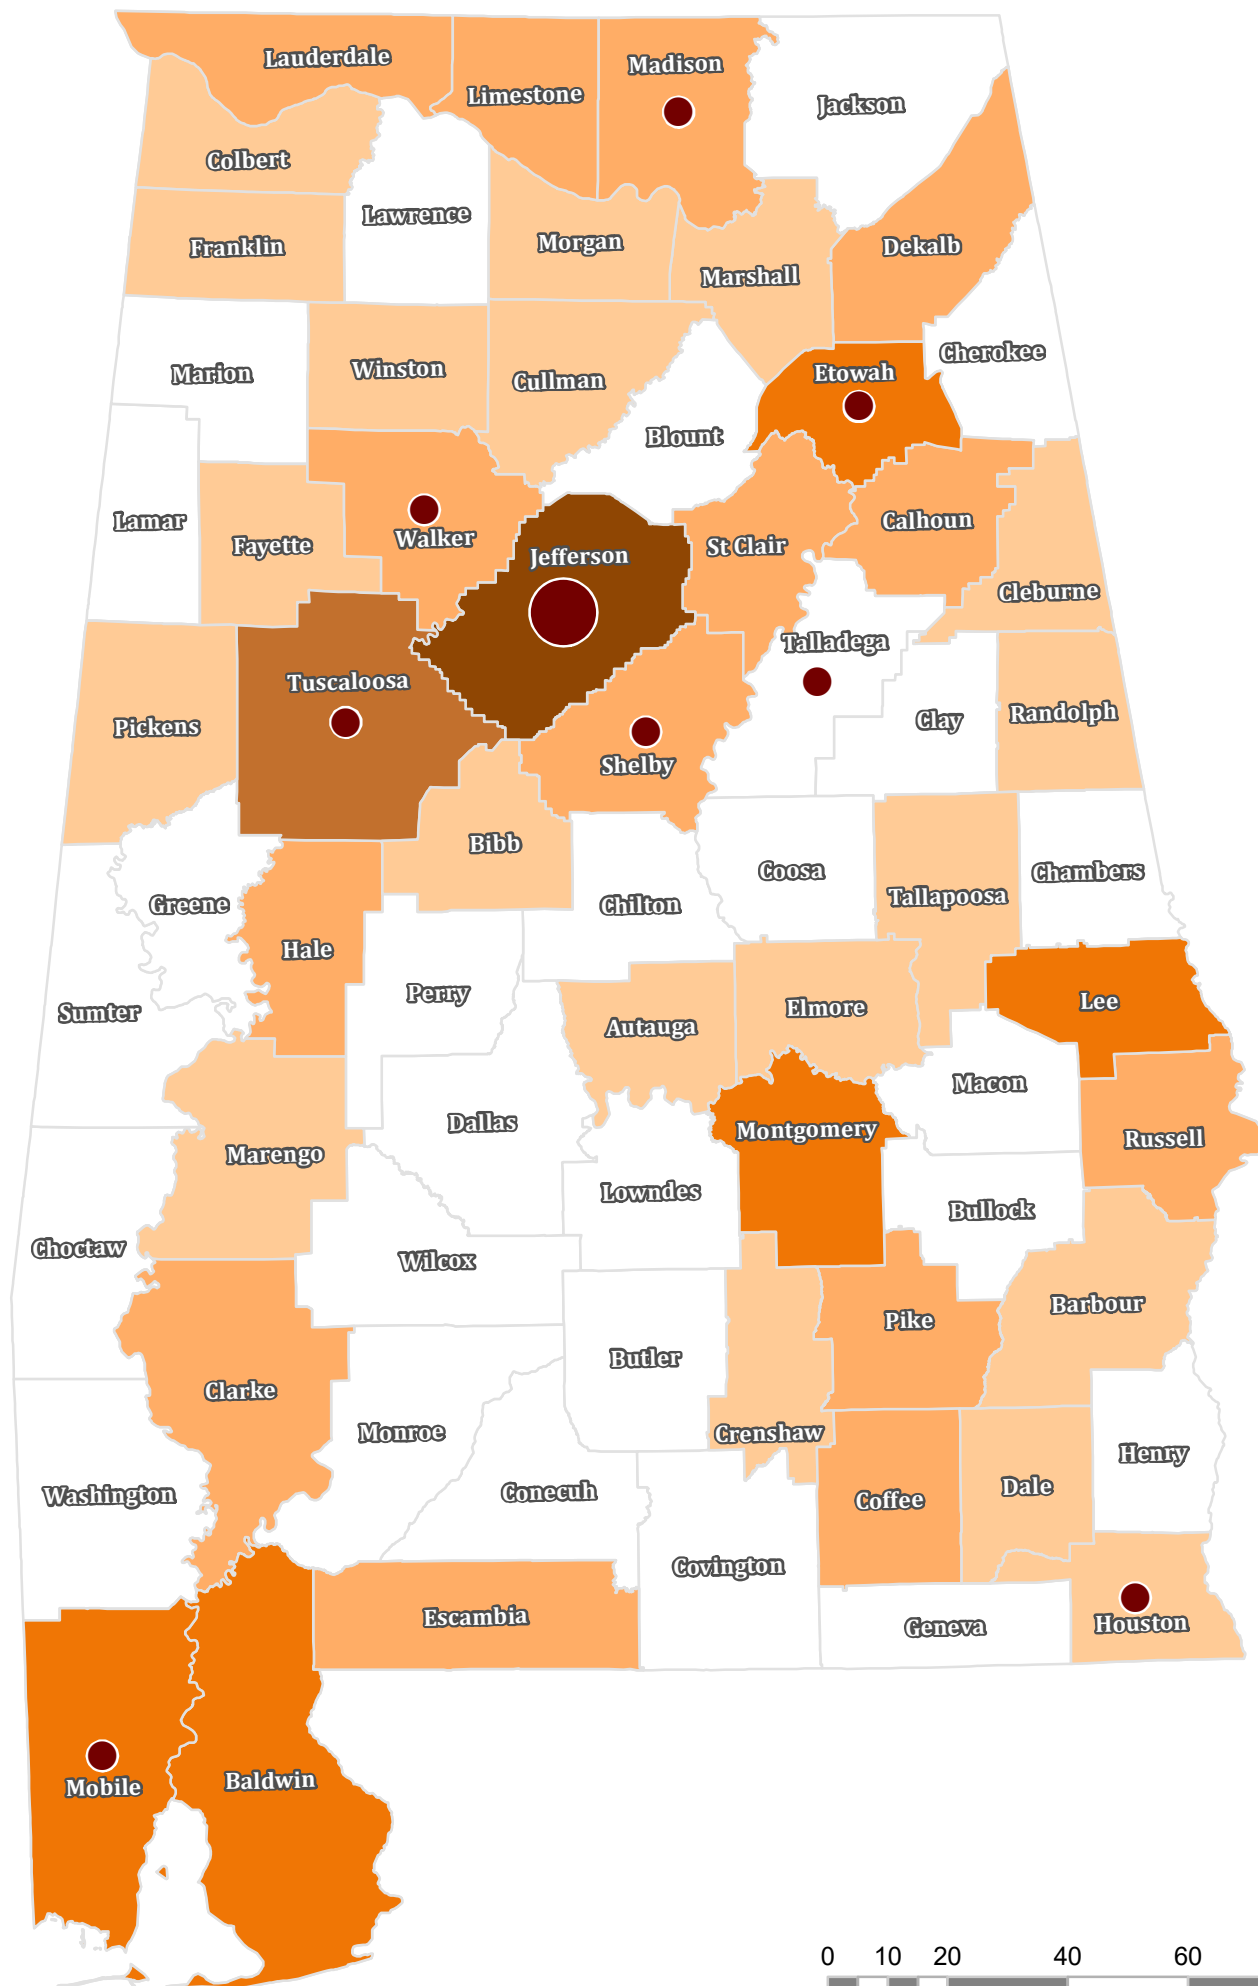

Alabama Certified Car Seat Technicians and Instructors

County	Techs	Instructors	County	Techs	Instructors
Autauga	1	0	Houston	1	1
Baldwin	15	0	Jackson	0	0
Barbour	1	0	Jefferson	106	5
Bibb	1	0	Lamar	0	0
Blount	0	0	Lauderdale	4	0
Bullock	0	0	Lawrence	0	0
Butler	0	0	Lee	14	0
Calhoun	8	0	Limestone	3	0
Chambers	0	0	Lowndes	0	0
Cherokee	0	0	Macon	0	0
Chilton	0	0	Madison	6	1
Choctaw	0	0	Marengo	1	0
Clarke	3	0	Marion	0	0
Clay	0	0	Marshall	1	0
Cleburne	1	0	Mobile	18	1
Coffee	4	0	Montgomery	14	0
Colbert	1	0	Morgan	2	0
Conecuh	0	0	Perry	0	0
Coosa	0	0	Pickens	2	0
Covington	0	0	Pike	7	0
Crenshaw	1	0	Randolph	2	0
Cullman	1	0	Russell	3	0
Dale	1	0	Shelby	6	1
Dallas	0	0	St. Clair	4	0
DeKalb	3	0	Sumter	0	0
Elmore	2	0	Talladega	0	1
Escambia	8	0	Tallapoosa	1	0
Etowah	20	1	Tuscaloosa	36	2
Fayette	1	0	Walker	3	1
Franklin	1	0	Washington	0	0
Geneva	0	0	Wilcox	0	0
Greene	0	0	Winston	1	0
Hale	4	0			
Henry	0	0			

Certified Instructor Count (County)

Certified Technician Count (County)

Technician and instructor data based on August 2019 reported home address.