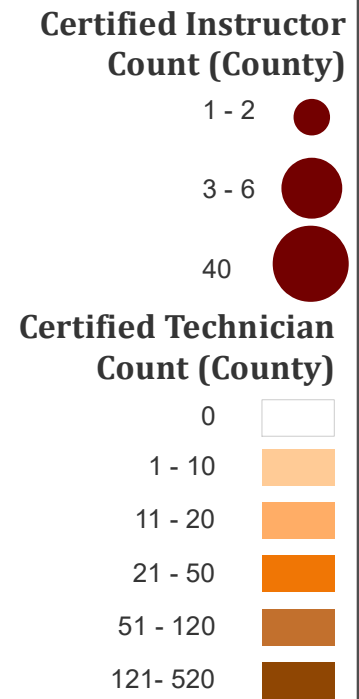

Arizona Certified Car Seat Technicians and Instructors

County	Techs	Instructors
Apache	80	4
Cochise	22	3
Coconino	52	2
Gila	22	0
Graham	4	0
Greenlee	0	0
La Paz	14	0
Maricopa	508	40
Mohave	24	0
Navajo	57	3
Pima	138	6
Pinal	49	2
Santa Cruz	46	0
Yavapai	28	2
Yuma	31	1