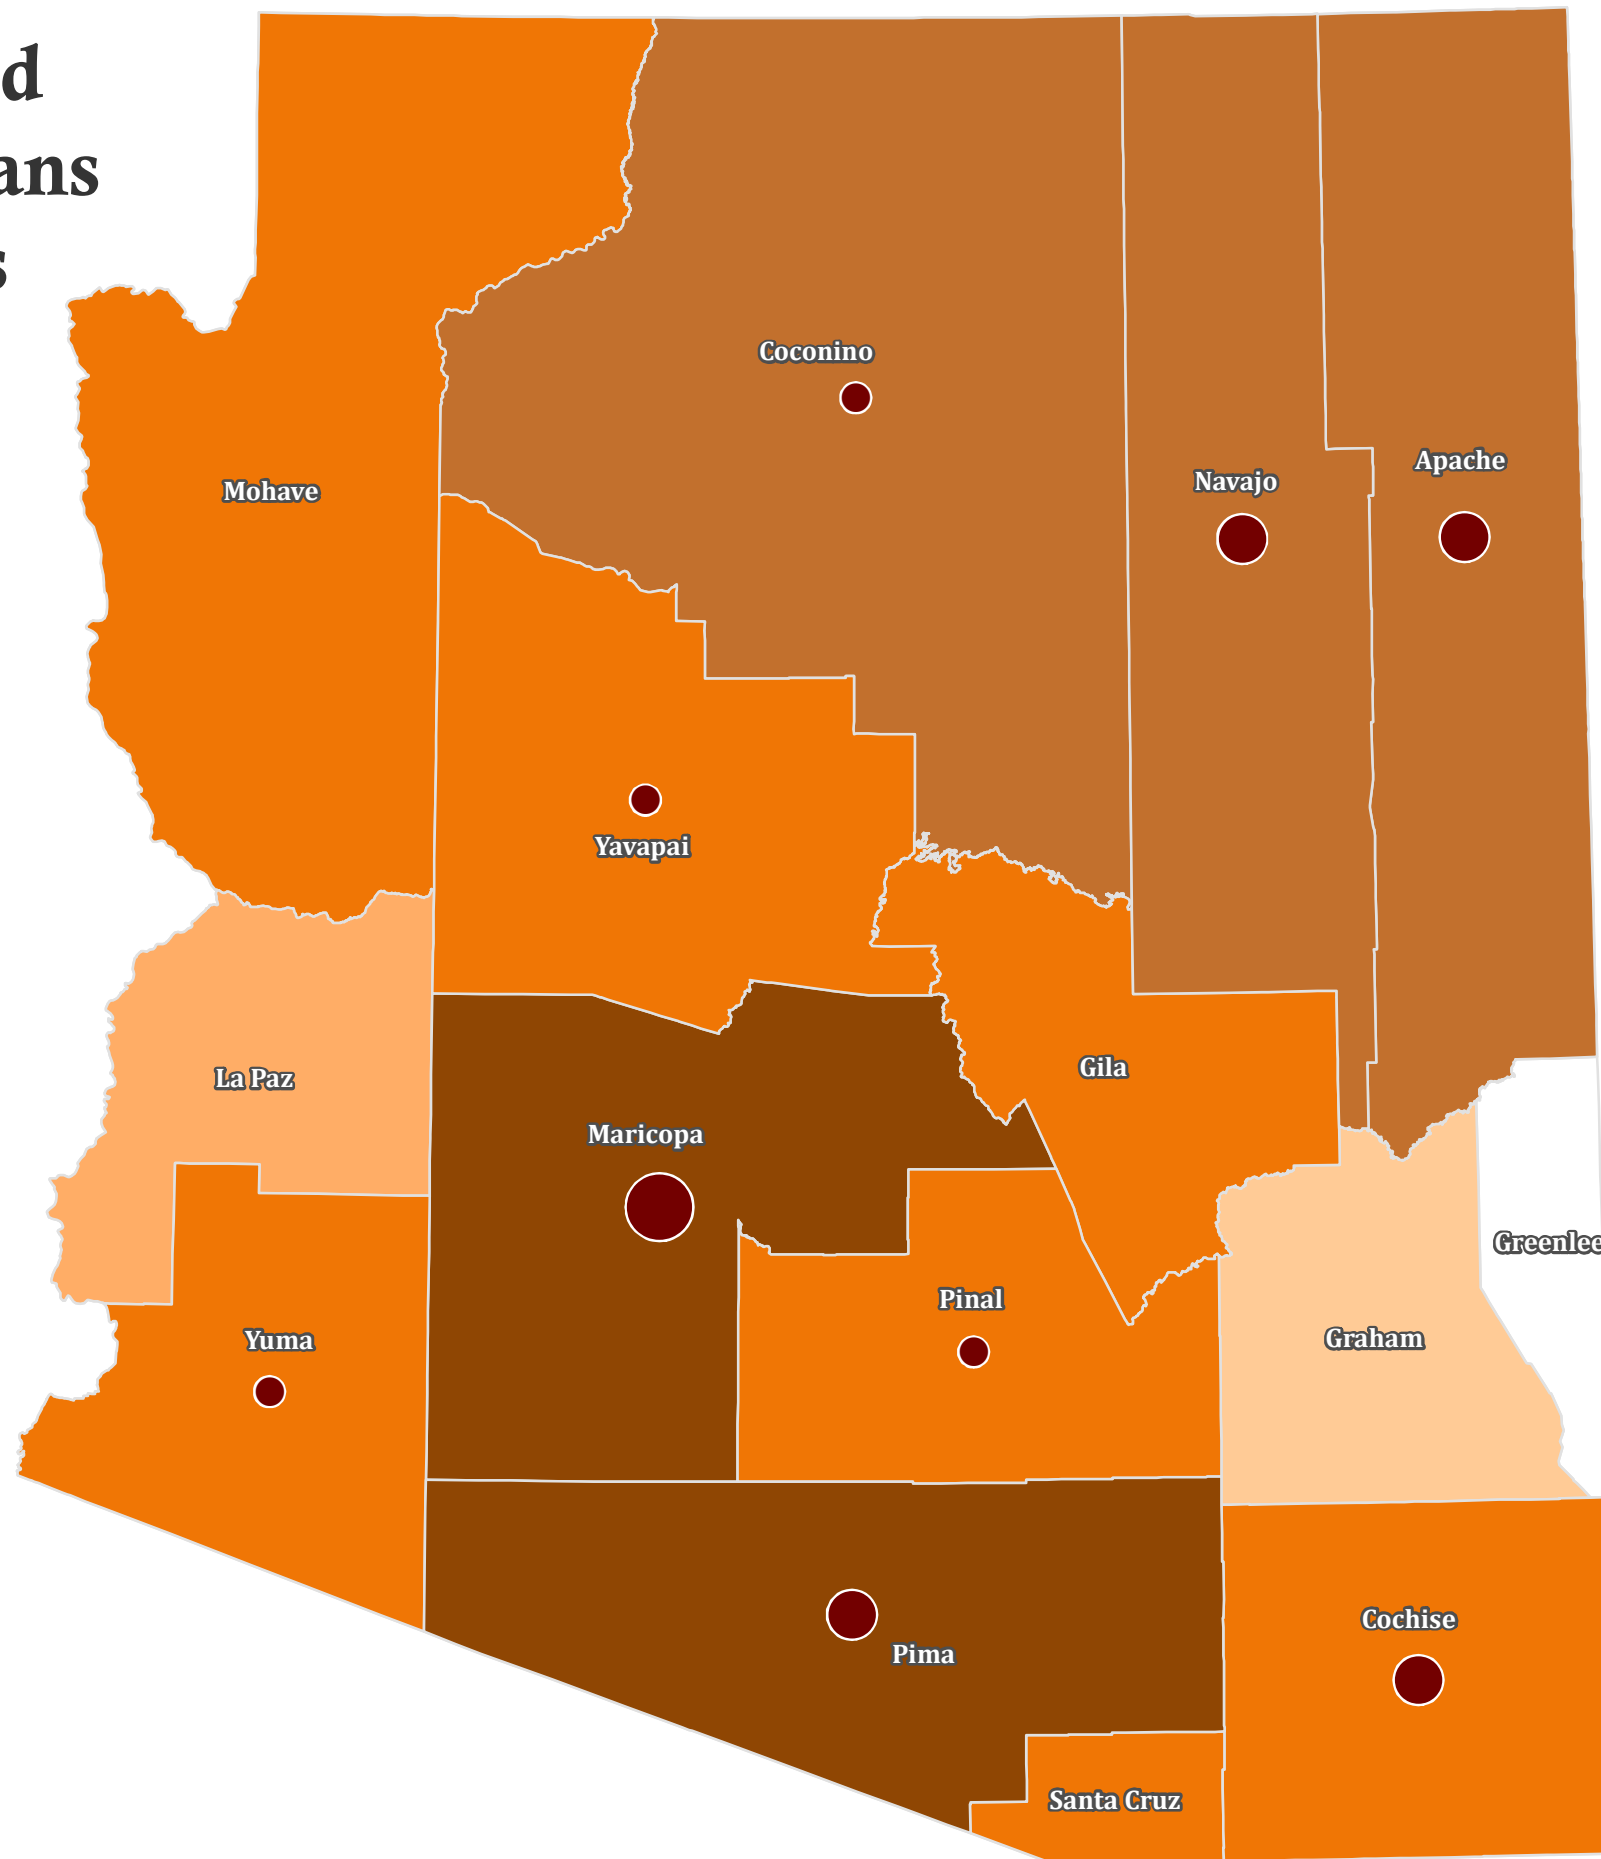

Arizona Certified Car Seat Technicians and Instructors

County	Techs	Instructors
Apache	80	4
Cochise	22	3
Coconino	52	2
Gila	22	0
Graham	4	0
Greenlee	0	0
La Paz	14	0
Maricopa	508	40
Mohave	24	0
Navajo	57	3
Pima	138	6
Pinal	49	2
Santa Cruz	46	0
Yavapai	28	2
Yuma	31	1

ome address.