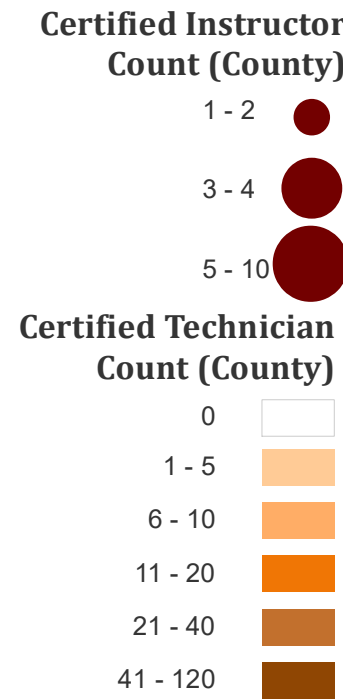

Arkansas Certified Car Seat Technicians and Instructors

County	Techs	Instructors	County	Techs	Instructors
Arkansas	8	0	Lee	2	0
Ashley	5	0	Lincoln	4	0
Baxter	3	0	Little River	1	0
Benton	32	3	Logan	2	0
Boone	8	0	Lonoke	3	0
Bradley	2	0	Madison	1	0
Calhoun	1	0	Marion	0	0
Carroll	2	0	Miller	1	0
Chicot	0	0	Mississippi	13	0
Clark	2	0	Monroe	4	0
Clay	1	0	Montgomery	1	0
Cleburne	2	0	Nevada	2	0
Cleveland	0	0	Newton	0	0
Columbia	2	0	Ouachita	2	0
Conway	2	0	Perry	0	0
Craighead	21	3	Phillips	8	0
Crawford	17	0	Pike	0	0
Crittenden	4	0	Poinsett	2	0
Cross	5	0	Polk	1	0
Dallas	1	0	Pope	5	0
Desha	3	0	Prairie	0	0
Drew	2	0	Pulaski	115	10
Faulkner	26	0	Randolph	10	0
Franklin	0	0	Saline	32	1
Fulton	0	0	Scott	1	0
Garland	13	0	Searcy	1	0
Grant	2	0	Sebastian	13	0
Greene	12	1	Sevier	3	0
Hempstead	8	0	Sharp	2	0
Hot Spring	8	0	St. Francis	2	0
Howard	2	0	Stone	0	0
Independence	1	0	Union	3	0
Izard	0	0	Van Buren	2	0
Jackson	0	0	Washington	38	3
Jefferson	9	0	White	24	2
Johnson	1	0	Woodruff	1	0
Lafayette	0	0	Yell	0	0
Lawrence	3	0			