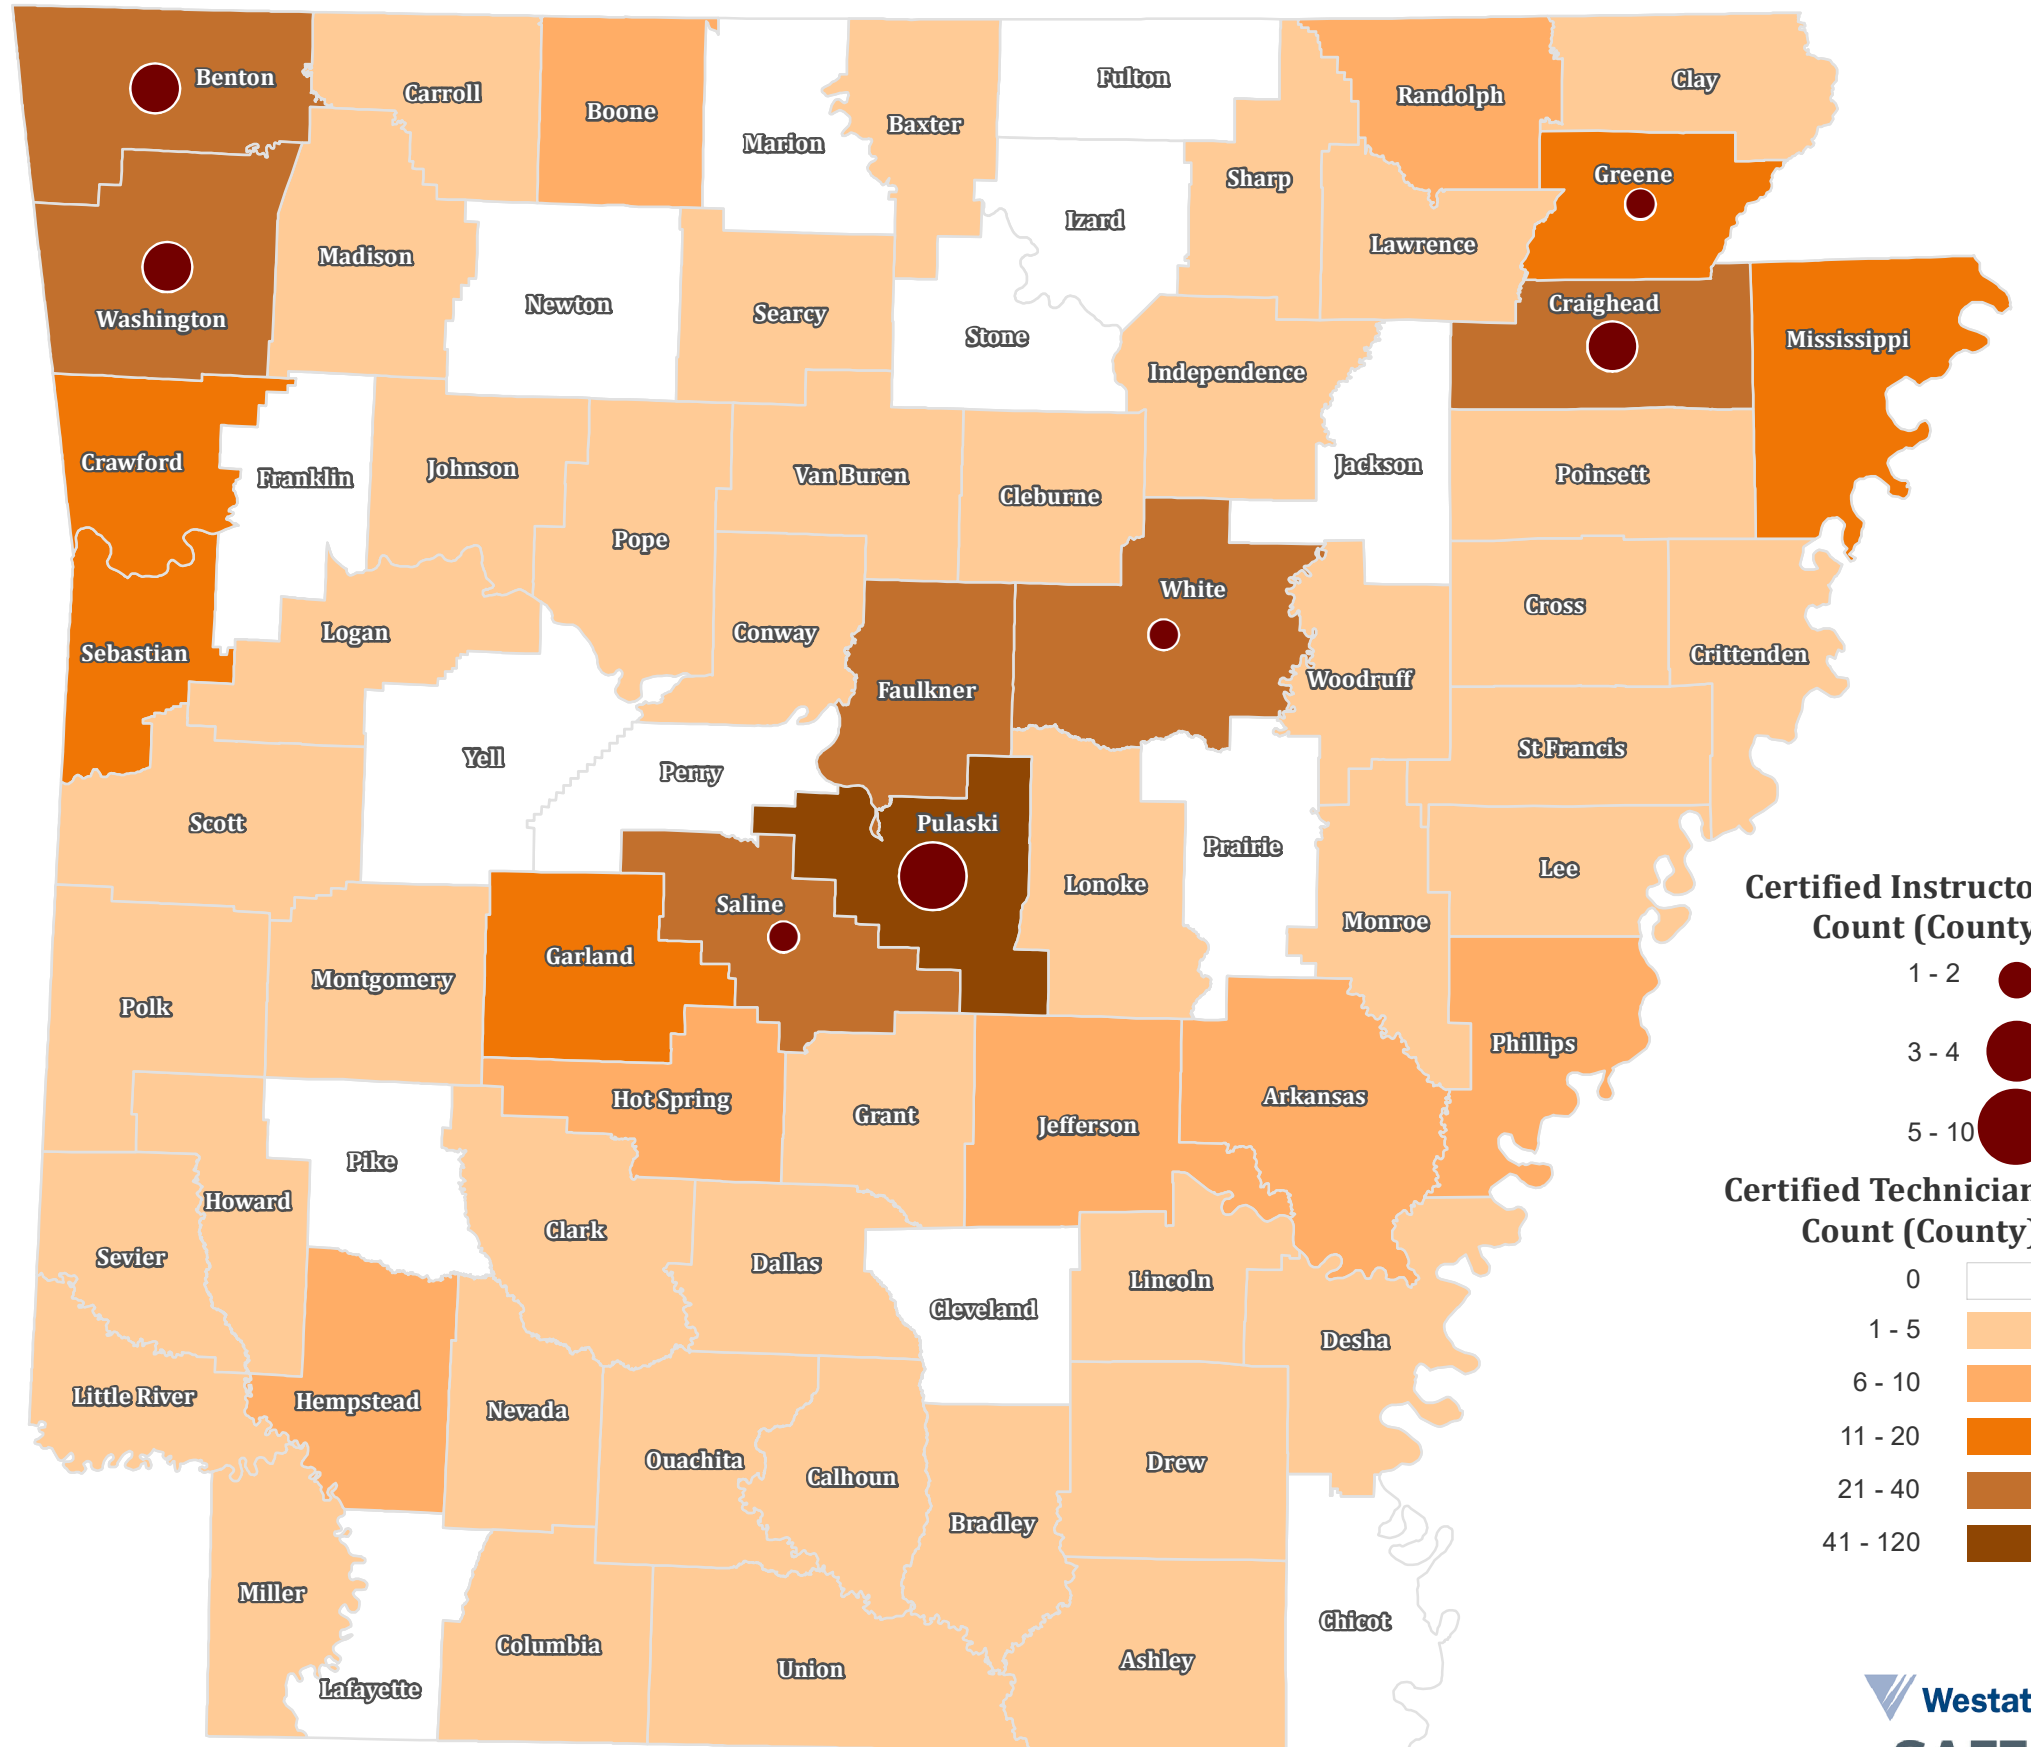

Arkansas Certified Car Seat Technicians and Instructors

County	Techs	Instructors	County	Techs	Instructors
Arkansas	8	0	Lee	2	0
Ashley	5	0	Lincoln	4	0
Baxter	3	0	Little River	1	0
Benton	32	3	Logan	2	0
Boone	8	0	Lonoke	3	0
Bradley	2	0	Madison	1	0
Calhoun	1	0	Marion	0	0
Carroll	2	0	Miller	1	0
Chicot	0	0	Mississippi	13	0
Clark	2	0	Monroe	4	0
Clay	1	0	Montgomery	1	0
Cleburne	2	0	Nevada	2	0
Cleveland	0	0	Newton	0	0
Columbia	2	0	Ouachita	2	0
Conway	2	0	Perry	0	0
Craighead	21	3	Phillips	8	0
Crawford	17	0	Pike	0	0
Crittenden	4	0	Poinsett	2	0
Cross	5	0	Polk	1	0
Dallas	1	0	Pope	5	0
Desha	3	0	Prairie	0	0
Drew	2	0	Pulaski	115	10
Faulkner	26	0	Randolph	10	0
Franklin	0	0	Saline	32	1
Fulton	0	0	Scott	1	0
Garland	13	0	Searcy	1	0
Grant	2	0	Sebastian	13	0
Greene	12	1	Sevier	3	0
Hempstead	8	0	Sharp	2	0
Hot Spring	8	0	St. Francis	2	0
Howard	2	0	Stone	0	0
Independence	1	0	Union	3	0
Izard	0	0	Van Buren	2	0
Jackson	0	0	Washington	38	3
Jefferson	9	0	White	24	2
Johnson	1	0	Woodruff	1	0
Lafayette	0	0	Yell	0	0
Lawrence	3	0			