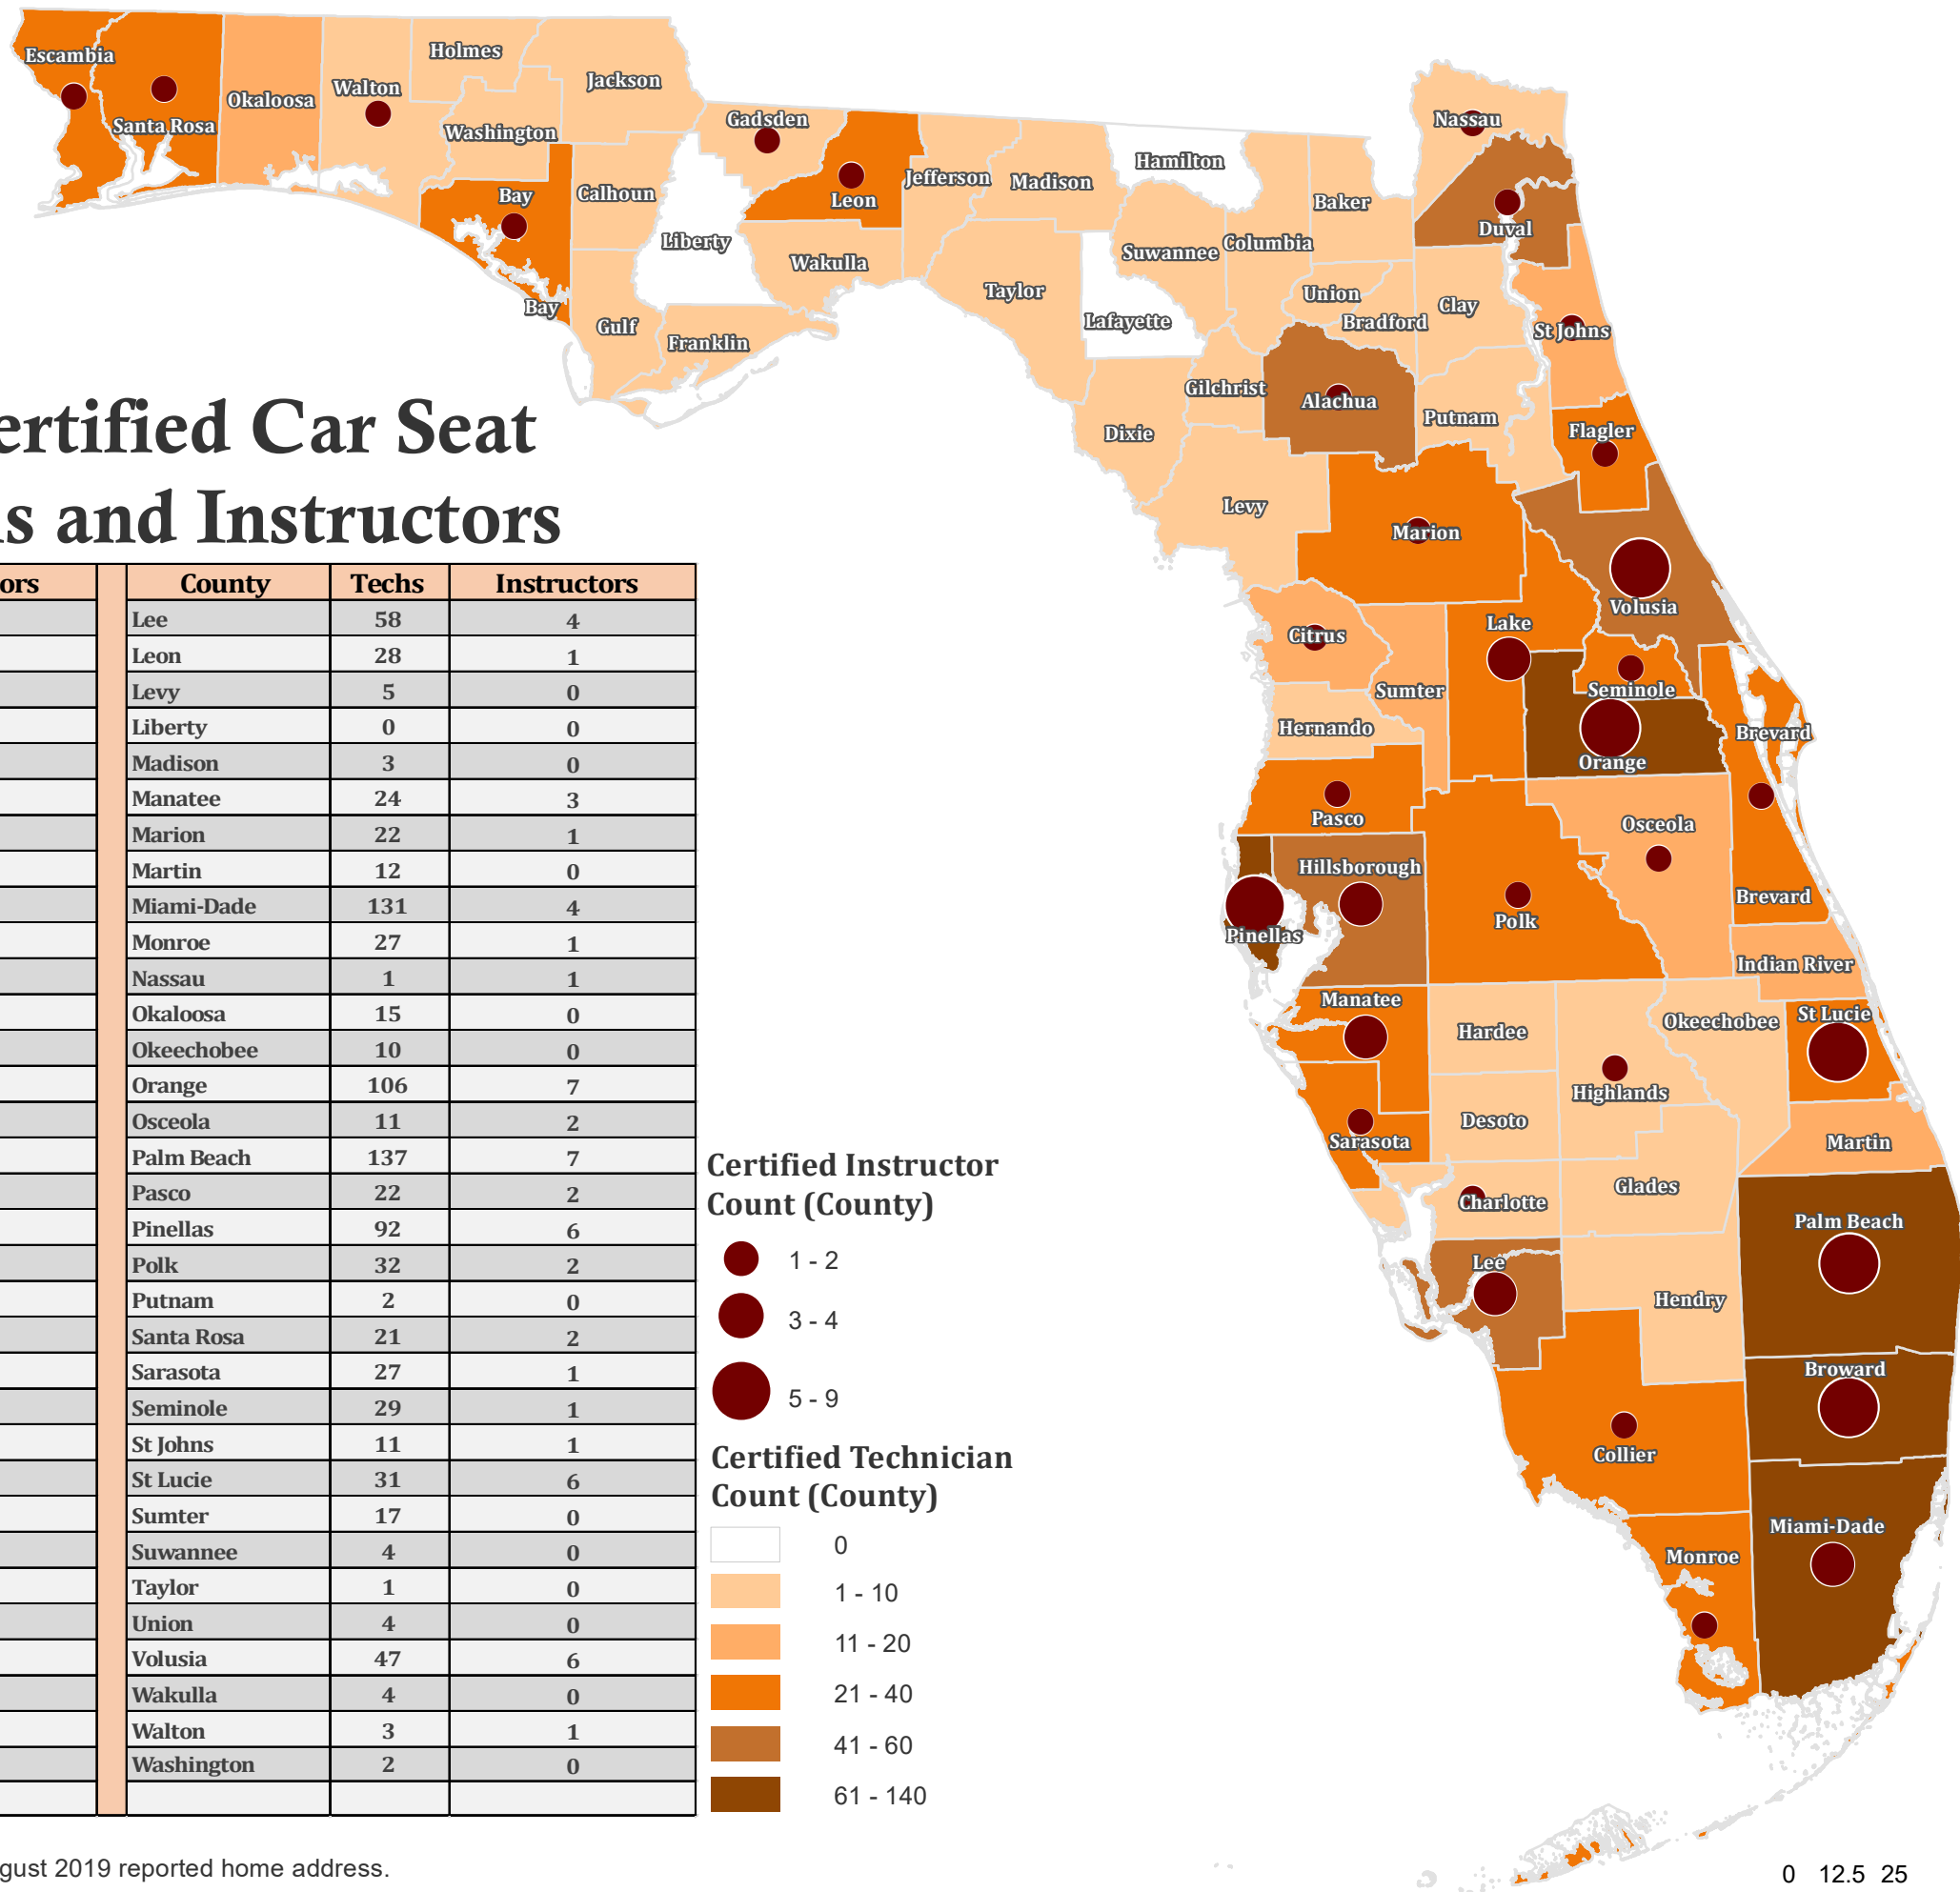

Florida Certified Car Seat Technicians and Instructors

County	Techs	Instructors	County	Techs	Instructors
Alachua	41	1	Lee	58	4
Baker	3	0	Leon	28	1
Bay	28	2	Levy	5	0
Bradford	4	0	Liberty	0	0
Brevard	32	1	Madison	3	0
Broward	123	9	Manatee	24	3
Calhoun	3	0	Marion	22	1
Charlotte	4	1	Martin	12	0
Citrus	12	1	Miami-Dade	131	4
Clay	8	0	Monroe	27	1
Collier	22	2	Nassau	1	1
Columbia	7	0	Okaloosa	15	0
Desoto	3	0	Okeechobee	10	0
Dixie	3	0	Orange	106	7
Duval	47	2	Osceola	11	2
Escambia	38	2	Palm Beach	137	7
Flagler	36	1	Pasco	22	2
Franklin	1	0	Pinellas	92	6
Gadsden	5	1	Polk	32	2
Gilchrist	1	0	Putnam	2	0
Glades	1	0	Santa Rosa	21	2
Gulf	4	0	Sarasota	27	1
Hamilton	0	0	Seminole	29	1
Hardee	1	0	St Johns	11	1
Hendry	3	0	St Lucie	31	6
Hernando	4	0	Sumter	17	0
Highlands	5	1	Suwannee	4	0
Hillsborough	48	4	Taylor	1	0
Holmes	3	0	Union	4	0
Indian River	12	0	Volusia	47	6
Jackson	5	0	Wakulla	4	0
Jefferson	1	0	Walton	3	1
Lafayette	0	0	Washington	2	0
Lake	29	3			

Certified Instructor Count (County)

Certified Technician Count (County)

Technician and instructor data based on August 2019 reported home address.

0 12.5 25 50 75 100 Miles