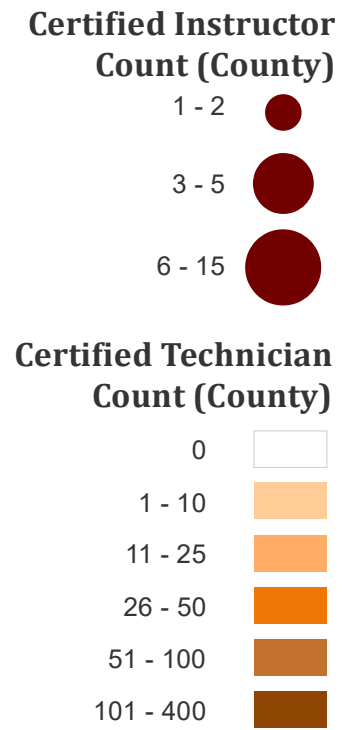

Georgia Certified Car Seat Technicians and Instructors

County	Techs	Instructors	County	Techs	Instructors
Appling	1	0	Jefferson	1	0
Atkinson	0	0	Jenkins	0	0
Bacon	4	0	Johnson	0	0
Baker	0	0	Jones	7	0
Baldwin	22	0	Lamar	2	0
Banks	2	0	Lanier	0	0
Barrow	15	1	Laurens	20	1
Bartow	42	1	Lee	3	0
Ben Hill	4	0	Liberty	50	0
Berrien	0	0	Lincoln	0	0
Bibb	21	0	Long	5	0
Bleckley	0	0	Lowndes	27	0
Brantley	0	0	Lumpkin	8	1
Brooks	0	0	Macon	2	0
Bryan	4	0	Madison	15	1
Bulloch	18	0	Marion	3	1
Burke	11	0	McDuffie	0	0
Butts	3	0	McIntosh	4	0
Calhoun	0	0	Meriwether	13	0
Camden	5	1	Miller	10	0
Candler	2	0	Mitchell	3	0
Carroll	23	0	Monroe	64	0
Catoosa	20	1	Montgomery	0	0
Charlton	3	0	Morgan	13	0
Chatham	42	1	Murray	6	1
Chattahoochee	0	0	Muscogee	25	1
Chattooga	0	0	Newton	17	0
Cherokee	39	4	Oconee	17	1
Clarke	26	0	Oglethorpe	6	0
Clay	1	0	Paulding	26	4
Clayton	27	1	Peach	8	1
Clinch	4	0	Pickens	11	0
Cobb	62	5	Pierce	2	0
Coffee	14	0	Pike	1	0
Colquitt	4	0	Polk	9	0
Columbia	25	1	Pulaski	1	0
Cook	0	0	Putnam	5	0
Coweta	26	0	Quitman	0	0
Crawford	0	0	Rabun	4	0
Crisp	10	0	Randolph	6	0
Dade	1	0	Richmond	28	1
Dawson	13	1	Rockdale	9	1
Decatur	16	0	Schley	2	0
DeKalb	41	4	Screven	10	0
Dodge	1	0	Seminole	3	0
Dooley	1	0	Spalding	35	0
Dougherty	28	0	Stephens	27	0
Douglas	14	2	Stewart	1	0
Early	2	0	Sumter	24	0
Echols	0	0	Talbot	2	0
Effingham	27	0	Taliaferro	2	0
Elbert	11	0	Tattall	11	1
Emanuel	12	0	Taylor	0	0
Evans	3	0	Telfair	21	0
Fannin	14	0	Terrell	1	0
Fayette	26	1	Thomas	35	1
Floyd	34	2	Tift	39	0
Forsyth	61	2	Toombs	10	1
Franklin	18	1	Towns	1	0
Fulton	375	12	Treutlen	0	0
Gilmer	5	0	Troup	25	0
Glascok	1	0	Turner	0	0
Glynn	38	0	Twiggs	2	0
Gordon	31	2	Union	5	1
Grady	16	0	Upson	11	0
Greene	5	0	Walker	20	2
Gwinnett	85	1	Walton	22	0
Habersham	19	2	Ware	17	0
Hall	60	1	Warren	0	0
Hancock	4	0	Washington	11	0
Haralson	3	0	Wayne	6	1
Harris	4	0	Webster	1	0
Hart	2	0	Wheeler	0	0
Heard	3	0	White	14	2
Henry	18	0	Whitfield	50	3
Houston	53	2	Wilcox	2	0
Irwin	0	0	Wilkes	9	0
Jackson	7	0	Wilkinson	2	0
Jasper	4	1	Worth	2	0
Jeff Davis	3	0			