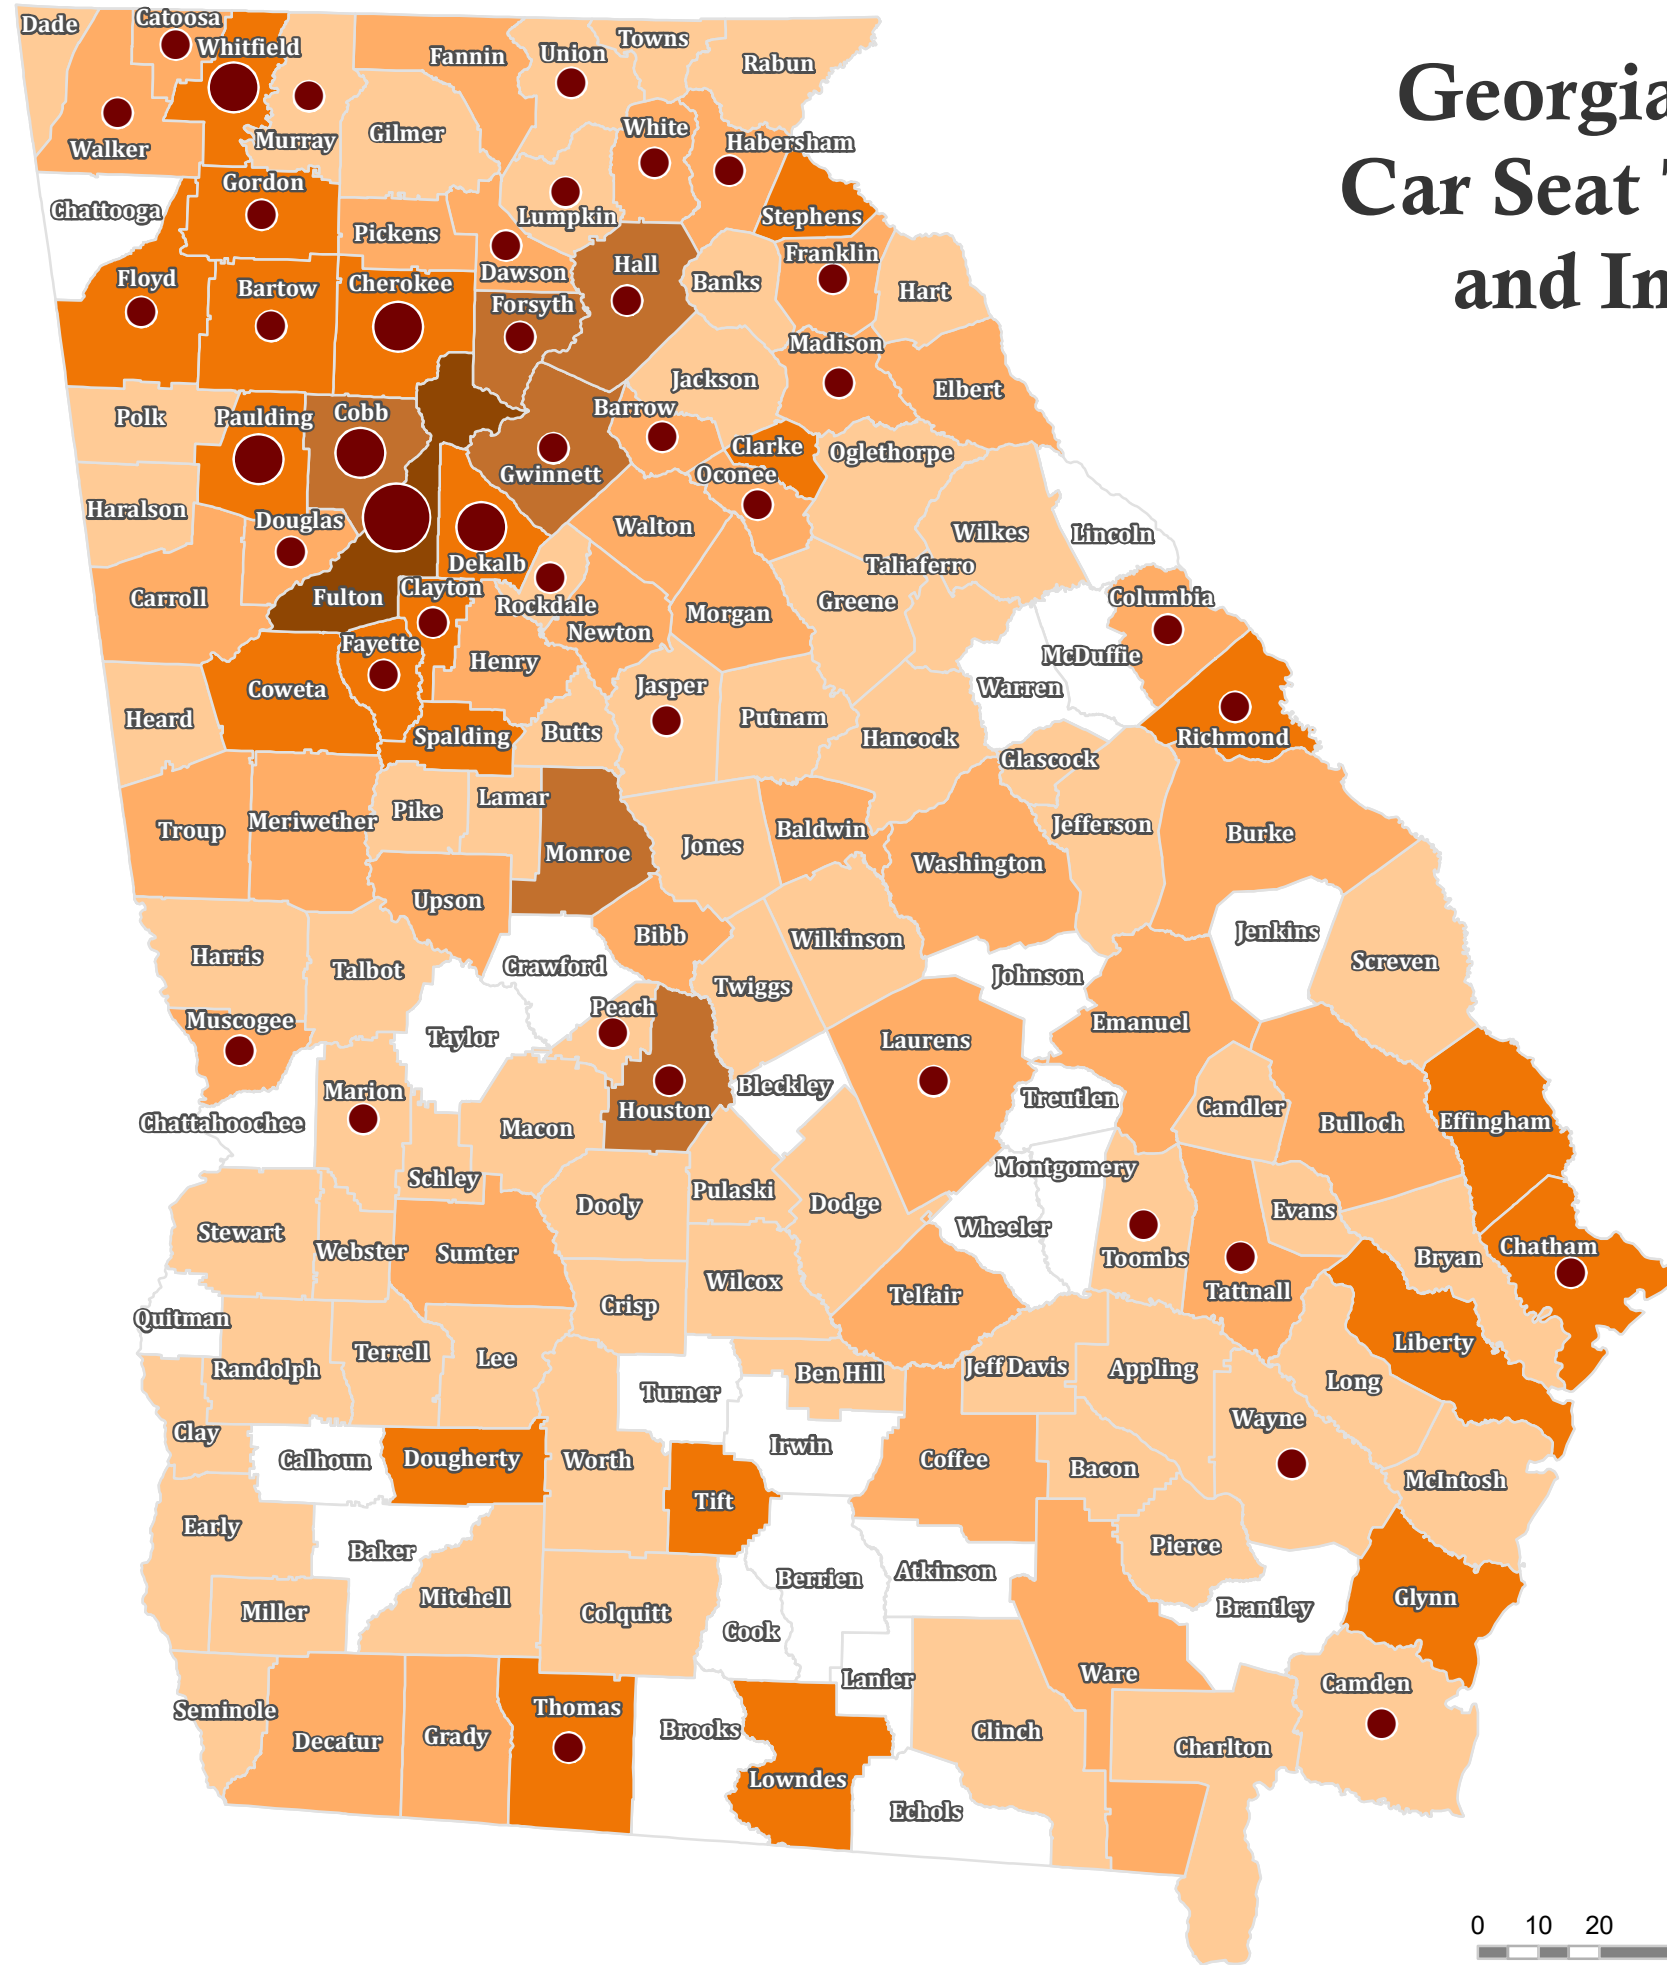

Georgia Certified Car Seat Technicians and Instructors

County	Techs	Instructors	County	Techs	Instructors
Appling	1	0	Jefferson	1	0
Atkinson	0	0	Jenkins	0	0
Bacon	4	0	Johnson	0	0
Baker	0	0	Jones	7	0
Baldwin	22	0	Lamar	2	0
Banks	2	0	Lanier	0	0
Barrow	15	1	Laurens	20	1
Bartow	42	1	Lee	3	0
Ben Hill	4	0	Liberty	50	0
Berrien	0	0	Lincoln	0	0
Bibb	21	0	Long	5	0
Bleckley	0	0	Lowndes	27	0
Brantley	0	0	Lumpkin	8	1
Brooks	0	0	Macon	2	0
Bryan	4	0	Madison	15	1
Bulloch	18	0	Marion	3	1
Burke	11	0	McDuffie	0	0
Butts	3	0	McIntosh	4	0
Calhoun	0	0	Meriwether	13	0
Camden	5	1	Miller	10	0
Candler	2	0	Mitchell	3	0
Carroll	23	0	Monroe	64	0
Catoosa	20	1	Montgomery	0	0
Charlton	3	0	Morgan	13	0
Chatham	42	1	Murray	6	1
Chattahoochee	0	0	Muscogee	25	1
Chattooga	0	0	Newton	17	0
Cherokee	39	4	Oconee	17	1
Clarke	26	0	Oglethorpe	6	0
Clay	1	0	Paulding	26	4
Clayton	27	1	Peach	8	1
Clinch	4	0	Pickens	11	0
Cobb	62	5	Pierce	2	0
Coffee	14	0	Pike	1	0
Colquitt	4	0	Polk	9	0
Columbia	25	1	Pulaski	1	0
Cook	0	0	Putnam	5	0
Coweta	26	0	Quitman	0	0
Crawford	0	0	Rabun	4	0
Crisp	10	0	Randolph	6	0
Dade	1	0	Richmond	28	1
Dawson	13	1	Rockdale	9	1
Decatur	16	0	Schley	2	0
DeKalb	41	4	Screven	10	0
Dodge	1	0	Seminole	3	0
Dooley	1	0	Spalding	35	0
Dougherty	28	0	Stephens	27	0
Douglas	14	2	Stewart	1	0
Early	2	0	Sumter	24	0
Echols	0	0	Talbot	2	0
Effingham	27	0	Taliaferro	2	0
Elbert	11	0	Tattall	11	1
Emanuel	12	0	Taylor	0	0
Evans	3	0	Telfair	21	0
Fannin	14	0	Terrell	1	0
Fayette	26	1	Thomas	35	1
Floyd	34	2	Tift	39	0
Forsyth	61	2	Toombs	10	1
Franklin	18	1	Towns	1	0
Fulton	375	12	Treutlen	0	0
Gilmer	5	0	Troup	25	0
Glascok	1	0	Turner	0	0
Glynn	38	0	Twiggs	2	0
Gordon	31	2	Union	5	1
Grady	16	0	Upson	11	0
Greene	5	0	Walker	20	2
Gwinnett	85	1	Walton	22	0
Habersham	19	2	Ware	17	0
Hall	60	1	Warren	0	0
Hancock	4	0	Washington	11	0
Haralson	3	0	Wayne	6	1
Harris	4	0	Webster	1	0
Hart	2	0	Wheeler	0	0
Heard	3	0	White	14	2
Henry	18	0	Whitfield	50	3
Houston	53	2	Wilcox	2	0
Irwin	0	0	Wilkes	9	0
Jackson	7	0	Wilkinson	2	0
Jasper	4	1	Worth	2	0
Jeff Davis	3	0			