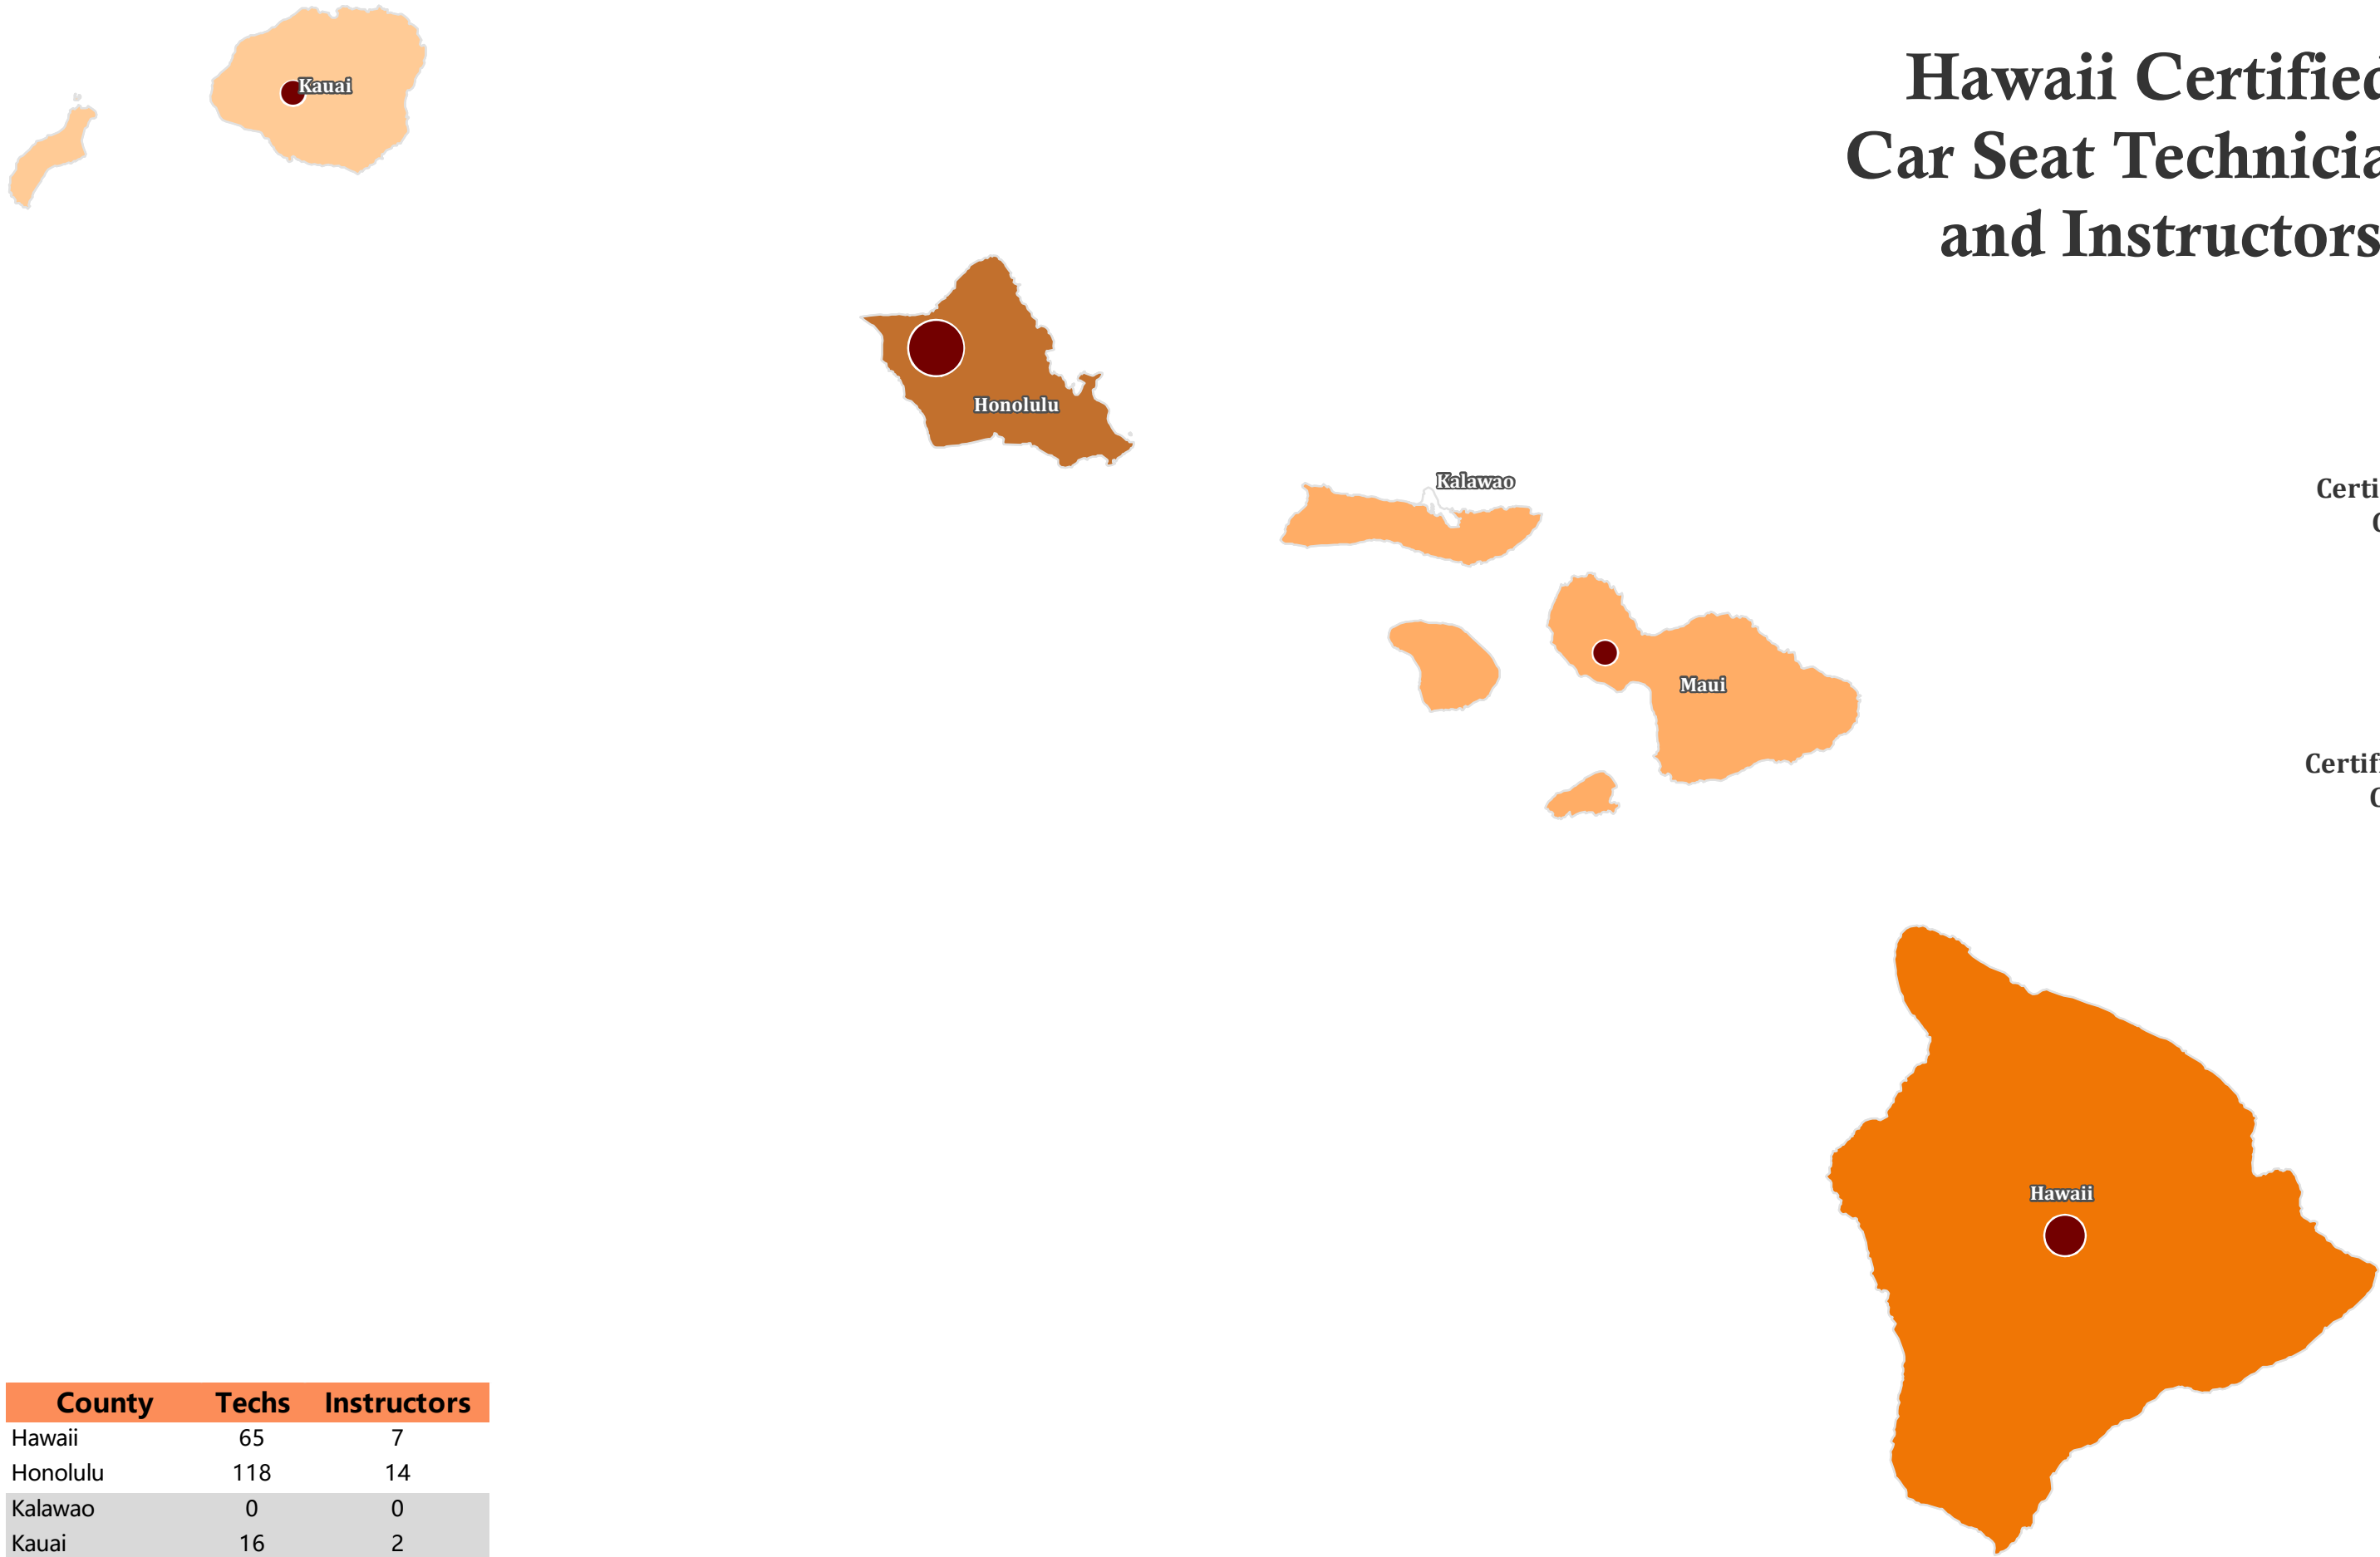

Hawaii Certified Car Seat Technicians and Instructors

Certified Instructor Count (County)

- 2 - 3
- 7
- 14

Certified Technician Count (County)

- 0
- 16
- 51
- 65
- 118

County	Techs	Instructors
Hawaii	65	7
Honolulu	118	14
Kalawao	0	0
Kauai	16	2
Maui	51	3

0 5 10 20 30 40 Miles

Technician and instructor data based on August 2019 reported home address.