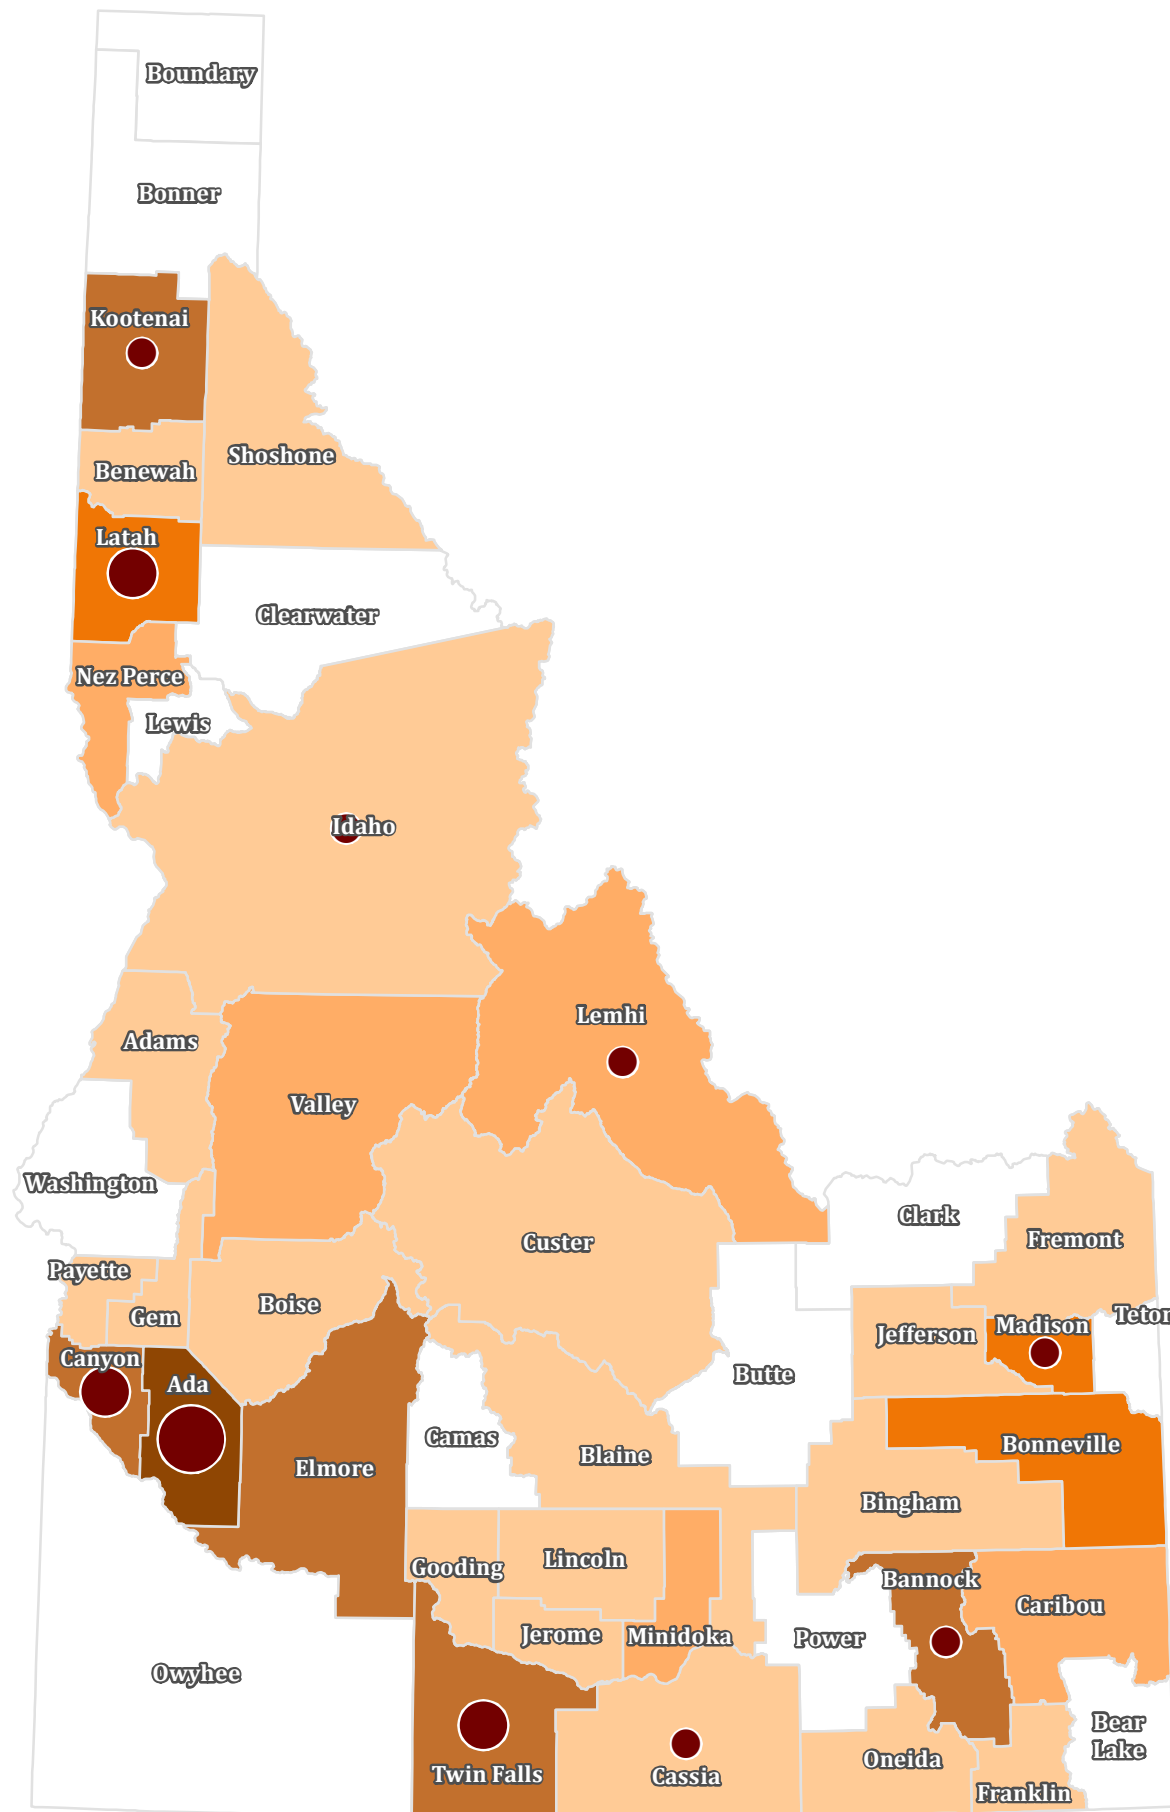

Idaho Certified Car Seat Technicians and Instructors

County	Techs	Instructors	County	Techs	Instructors
Ada	74	6	Gem	4	0
Adams	1	0	Gooding	1	0
Bannock	26	2	Idaho	3	1
Bear Lake	0	0	Jefferson	1	0
Benewah	2	0	Jerome	5	0
Bingham	2	0	Kootenai	27	1
Blaine	3	0	Latah	13	3
Boise	2	0	Lemhi	9	1
Bonner	0	0	Lewis	0	0
Bonneville	15	0	Lincoln	1	0
Boundary	0	0	Madison	15	2
Butte	0	0	Minidoka	7	0
Camas	0	0	Nez Perce	10	0
Canyon	49	4	Oneida	3	0
Caribou	7	0	Owyhee	0	0
Cassia	4	1	Payette	5	0
Clark	0	0	Power	0	0
Clearwater	0	0	Shoshone	2	0
Custer	1	0	Teton	0	0
Elmore	21	0	Twin Falls	25	3
Franklin	2	0	Valley	10	0
Fremont	2	0	Washington	0	0

Technician and instructor data based on August 2019 reported home address.

Certified Instructor Count (County)

Certified Technician Count (County)