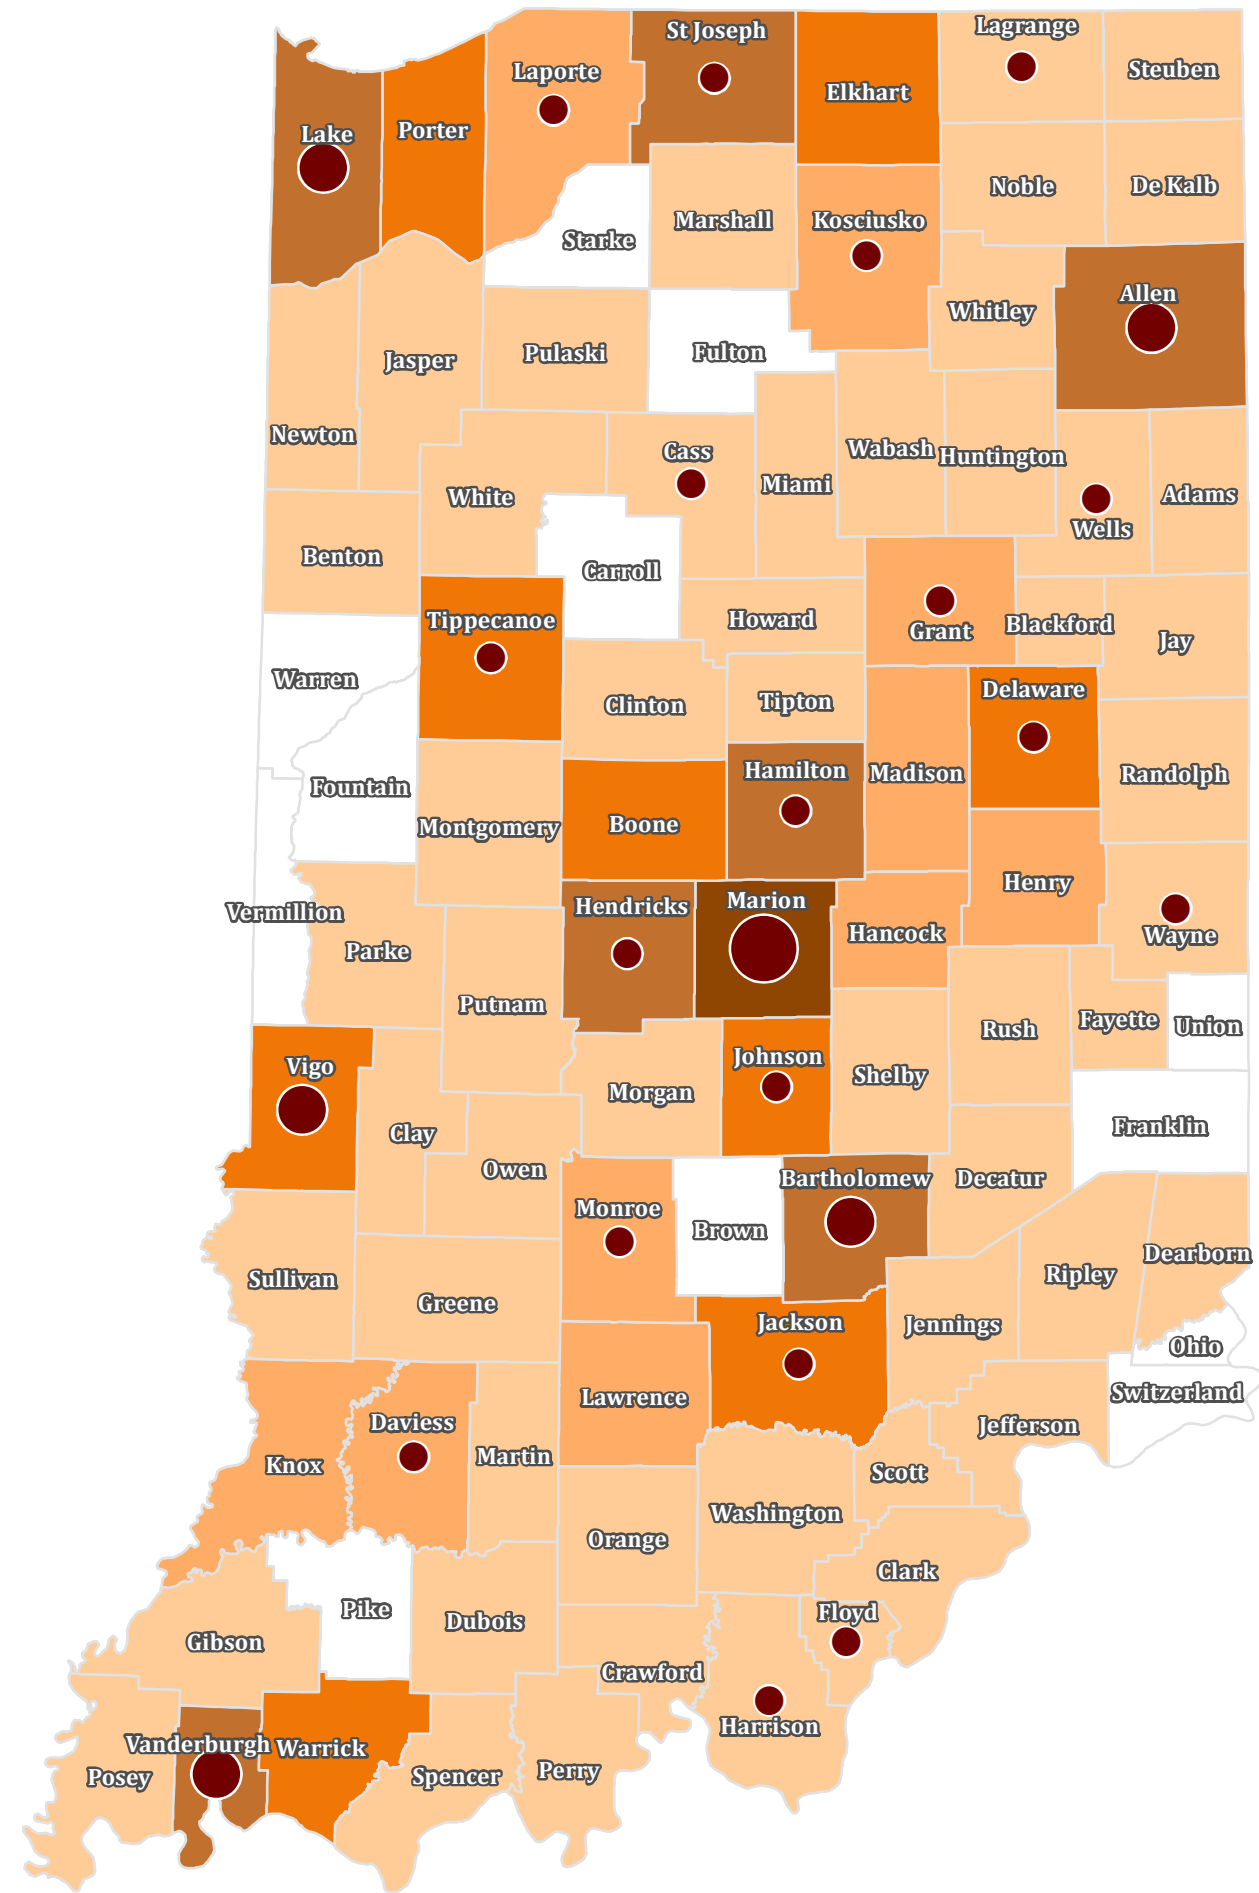

Indiana Certified Car Seat Technicians and Instructors

County	Techs	Instructors	County	Techs	Instructors
Adams	3	0	Lawrence	16	0
Allen	80	3	Madison	19	0
Bartholomew	52	3	Marion	248	17
Benton	1	0	Marshall	9	0
Blackford	3	0	Martin	4	0
Boone	28	0	Miami	8	0
Brown	0	0	Monroe	17	2
Carroll	0	0	Montgomery	5	0
Cass	2	1	Morgan	9	0
Clark	9	0	Newton	1	0
Clay	1	0	Noble	4	0
Clinton	3	0	Ohio	0	0
Crawford	4	0	Orange	2	0
Daviess	20	1	Owen	2	0
Dearborn	3	0	Parke	1	0
Decatur	3	0	Perry	3	0
DeKalb	5	0	Pike	0	0
Delaware	39	2	Porter	26	0
Dubois	8	0	Posey	3	0
Elkhart	21	0	Pulaski	6	0
Fayette	2	0	Putnam	6	0
Floyd	10	2	Randolph	2	0
Fountain	0	0	Ripley	8	0
Franklin	0	0	Rush	1	0
Fulton	0	0	Scott	2	0
Gibson	5	0	Shelby	4	0
Grant	11	1	Spencer	2	0
Greene	5	0	St. Joseph	59	2
Hamilton	48	2	Starke	0	0
Hancock	18	0	Steuben	3	0
Harrison	6	1	Sullivan	5	0
Hendricks	44	2	Switzerland	0	0
Henry	11	0	Tippecanoe	34	2
Howard	6	0	Tipton	3	0
Huntington	5	0	Union	0	0
Jackson	26	2	Vanderburgh	61	5
Jasper	3	0	Vermillion	0	0
Jay	3	0	Vigo	25	4
Jefferson	4	0	Wabash	7	0
Jennings	2	0	Warren	0	0
Johnson	21	1	Warrick	26	0
Knox	18	0	Washington	4	0
Kosciusko	16	2	Wayne	9	1
LaGrange	2	1	Wells	6	1
Lake	75	5	White	1	0
LaPorte	14	1	Whitley	9	0

Certified Instructor Count (County)

Certified Technician Count (County)

Technician and instructor data based on August 2019 reported home address.