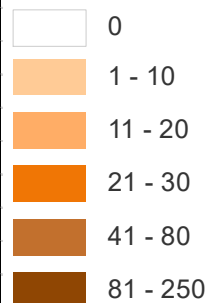

Certified Technician Count (County)

Technician and instructor data based on August 2019 reported home address.