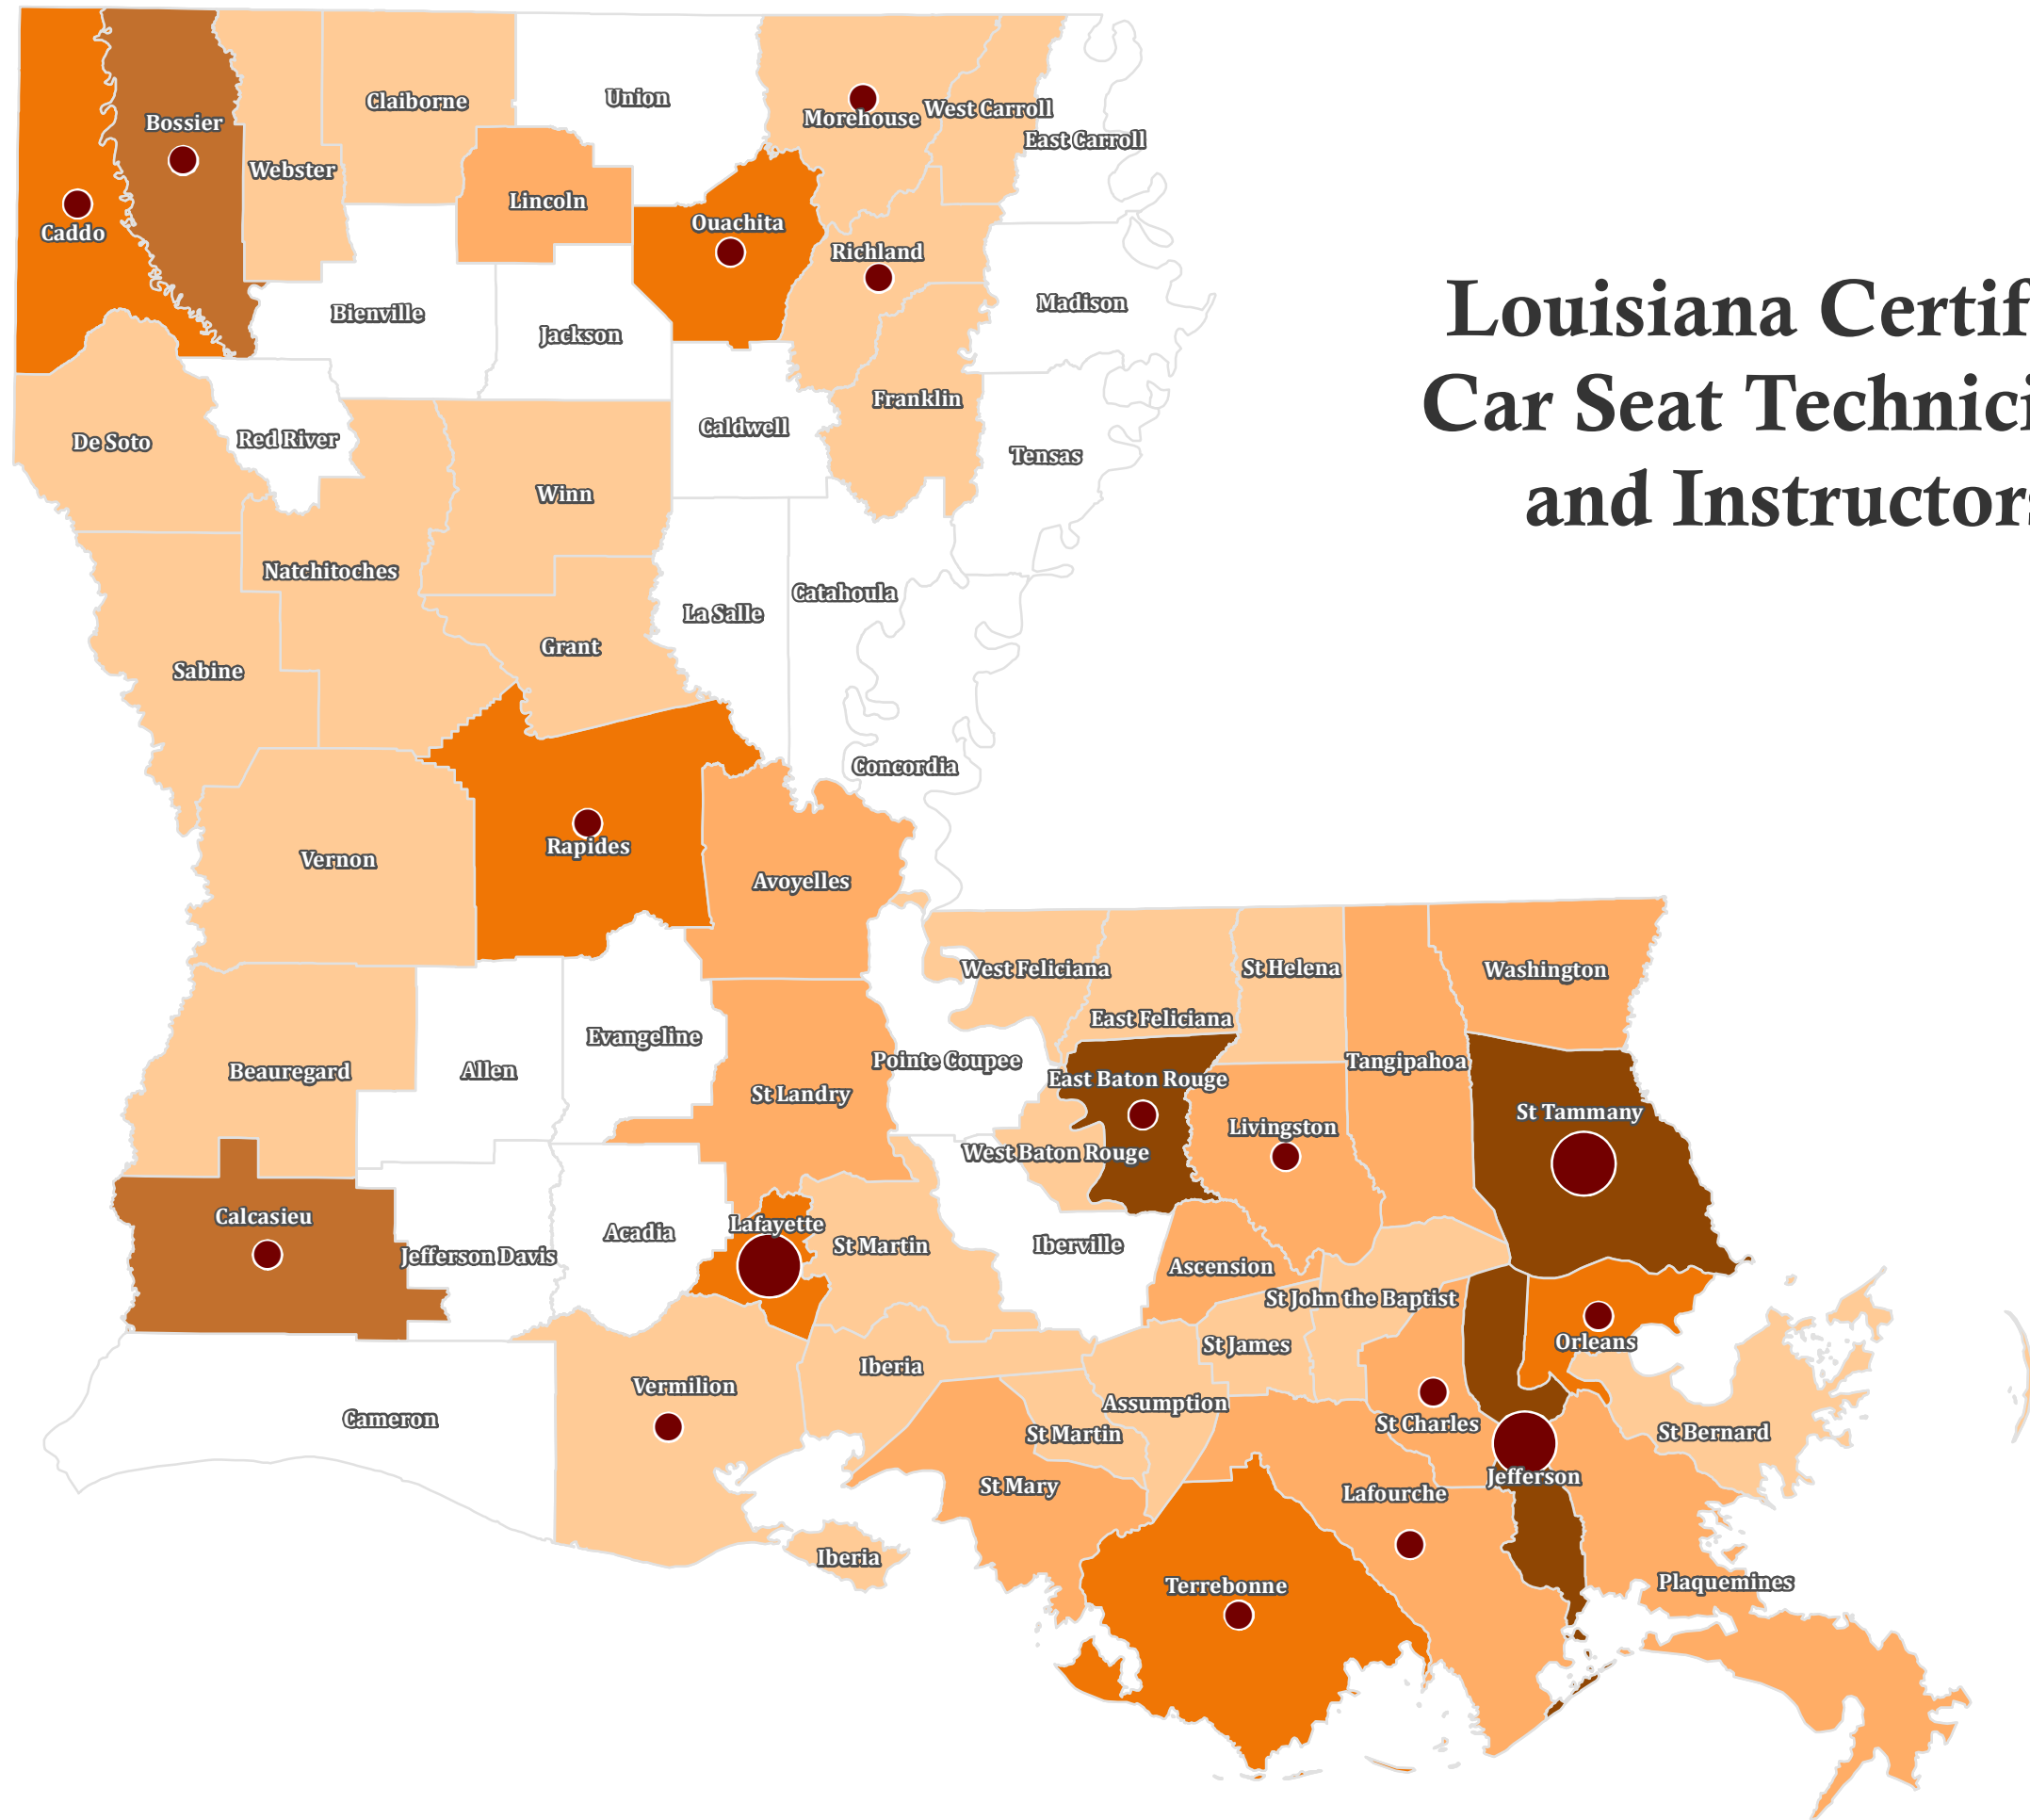

County	Techs	Instructors
Acadia	0	0
Allen	0	0
Ascension	8	0
Assumption	2	0
Avoyelles	6	0
Beauregard	3	0
Bienville	0	0
Bossier	46	2
Caddo	35	1
Calcasieu	42	2
Caldwell	0	0
Cameron	0	0
Catahoula	0	0
Claiborne	1	0
Concordia	0	0
De Soto	2	0
East Baton Rouge	71	1
East Carroll	0	0
East Feliciana	1	0
Evangeline	0	0
Franklin	1	0
Grant	2	0
Iberia	1	0
Iberville	0	0
Jackson	0	0
Jefferson	70	3
Jefferson Davis	0	0
Lafayette	40	3
Lafourche	10	1
LaSalle	0	0
Lincoln	9	0
Livingston	6	1
Madison	0	0
Morehouse	3	1
Natchitoches	3	0
Orleans	28	1
Ouachita	29	1
Plaquemines	9	0
Pointe Coupee	0	0
Rapides	34	1
Red River	0	0
Richland	3	1
Sabine	1	0
St. Bernard	2	0
St. Charles	7	1
St. Helena	2	0
St. James	5	0
St. John the Baptist	3	0
St. Landry	7	0
St. Martin	3	0
St. Mary	11	0
St. Tammany	96	3
Tangipahoa	16	0
Tensas	0	0
Terrebonne	38	1
Union	0	0
Vermilion	1	1
Vernon	1	0
Washington	6	0
Webster	1	0
West Baton Rouge	3	0
West Carroll	1	0
West Feliciana	2	0
Winn	2	0

Louisiana Certified Car Seat Technicians and Instructors

Certified Instructor Count (County)

1 - 2 ●

3 ●

Certified Technician Count (County)

0 □

1 - 5 □

6 - 20 □

21 - 40 □

41 - 60 □

61 - 100 □

0 5 10 20 30 40 Miles

Technician and instructor data based on August 2019 reported home address.