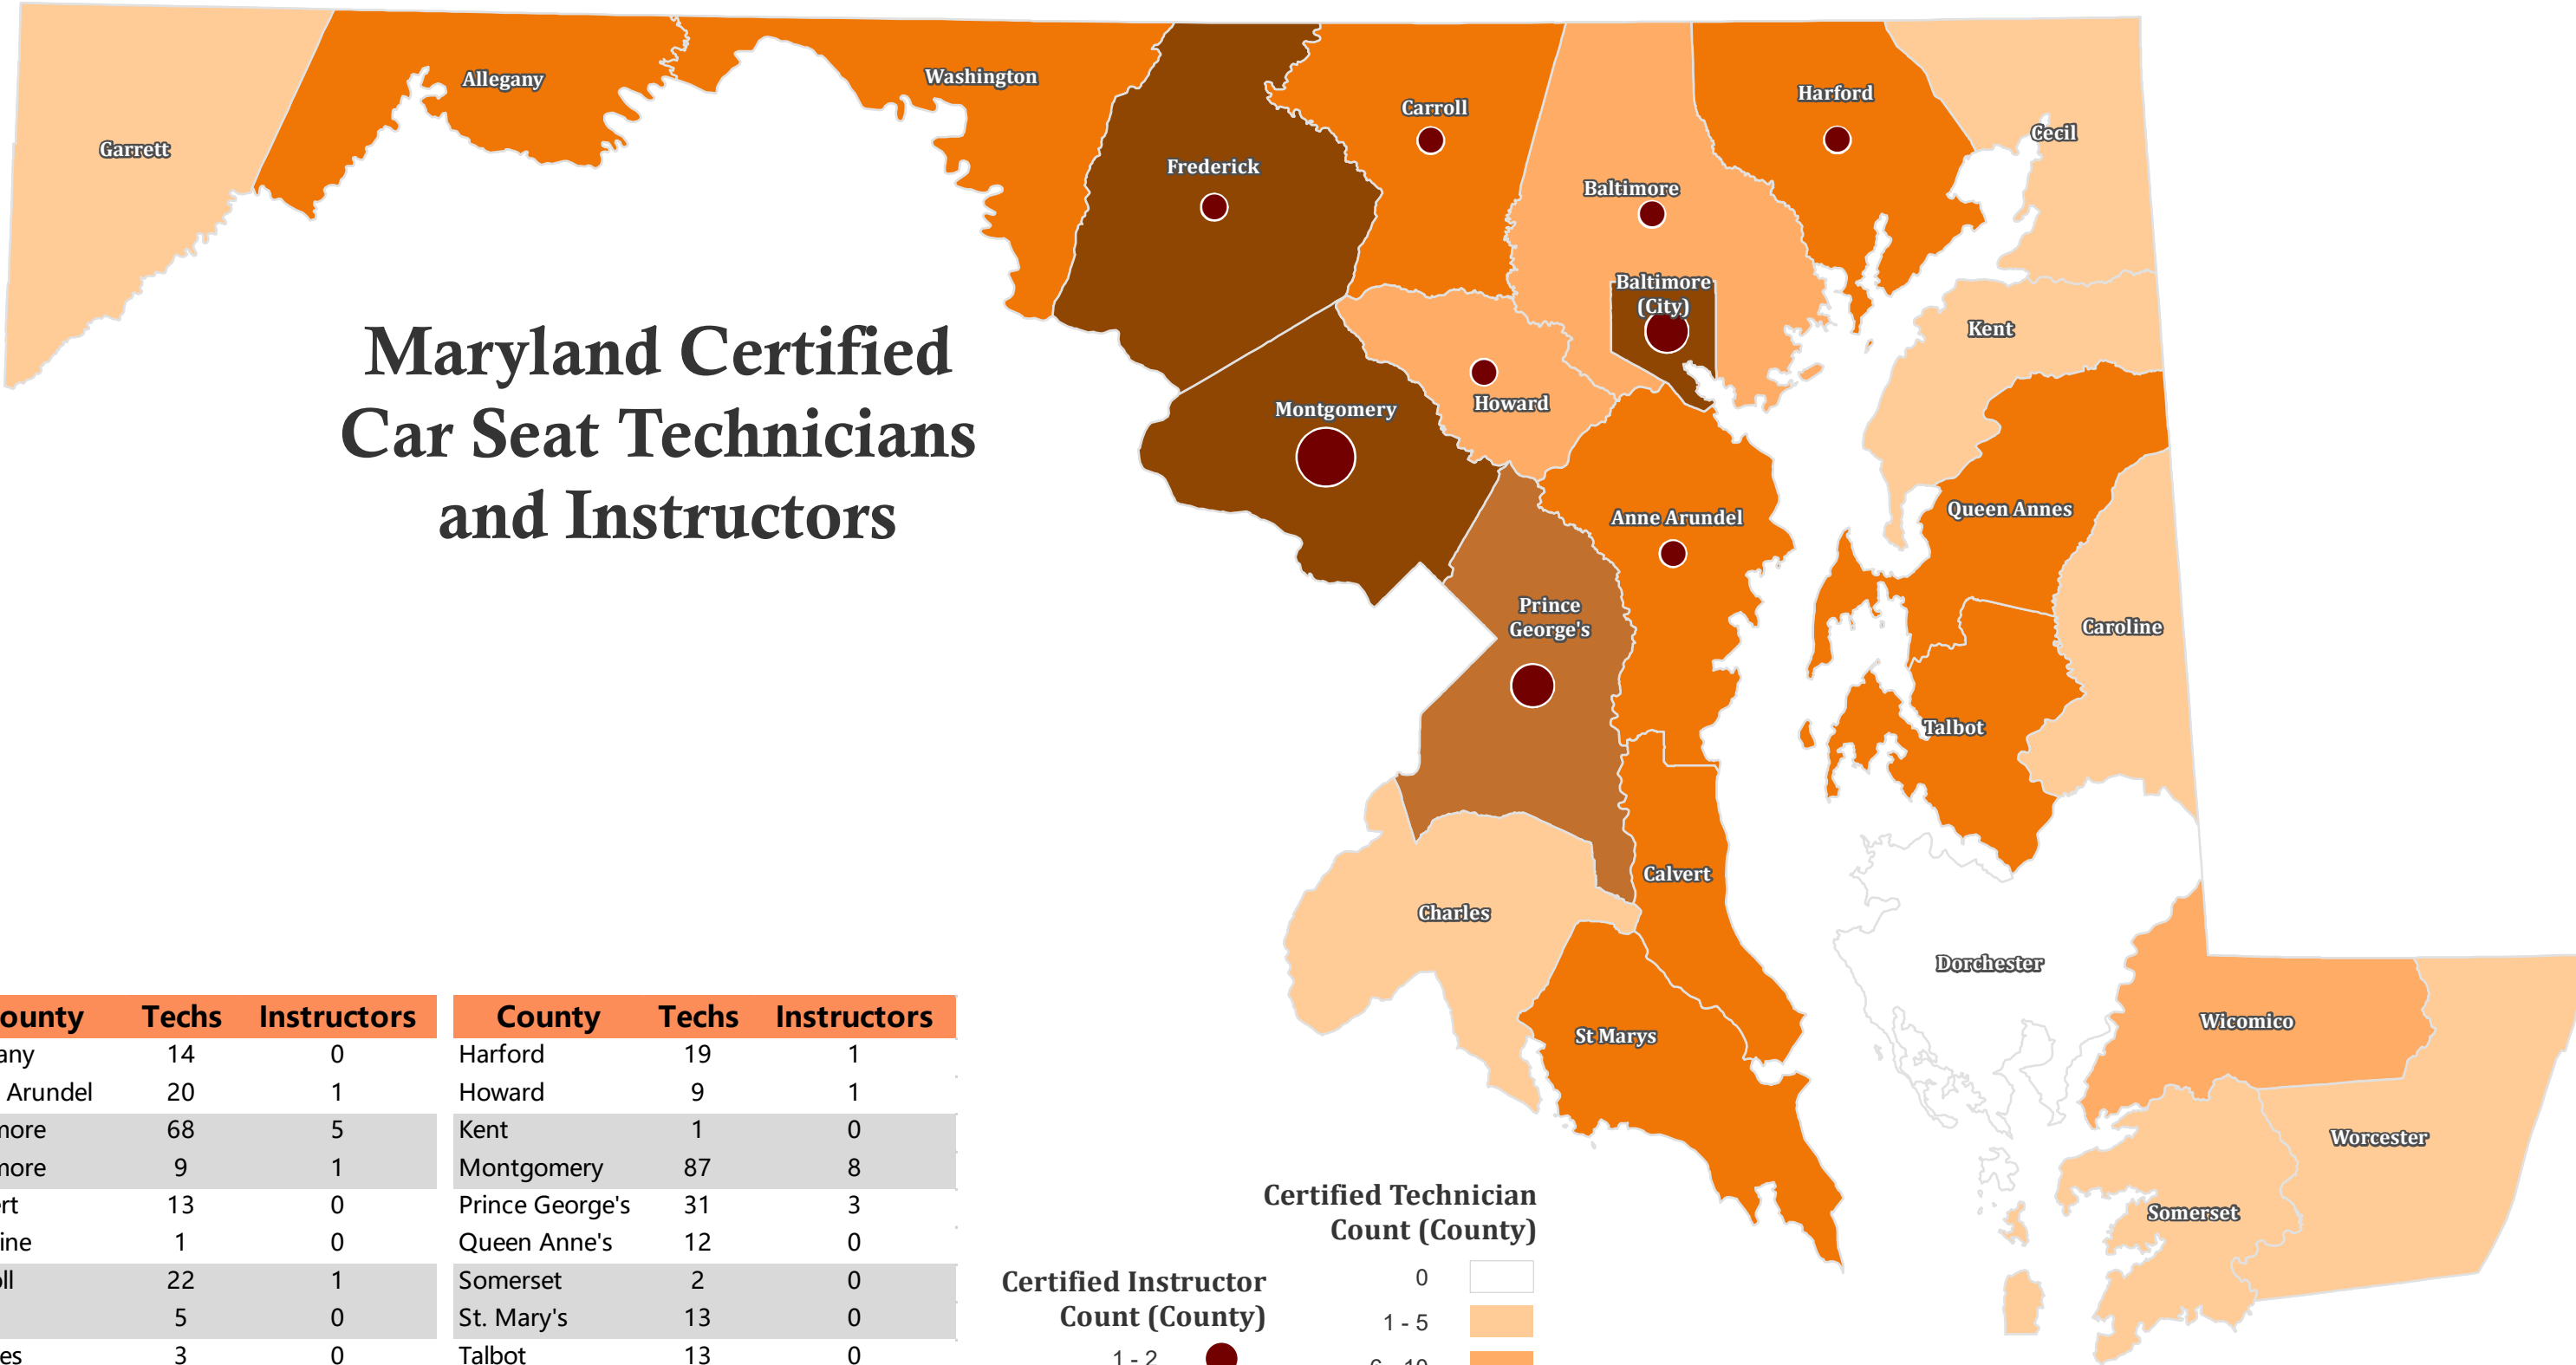

# Maryland Certified Car Seat Technicians and Instructors

County	Techs	Instructors	County	Techs	Instructors
Allegany	14	0	Harford	19	1
Anne Arundel	20	1	Howard	9	1
Baltimore	68	5	Kent	1	0
Baltimore	9	1	Montgomery	87	8
Calvert	13	0	Prince George's	31	3
Caroline	1	0	Queen Anne's	12	0
Carroll	22	1	Somerset	2	0
Cecil	5	0	St. Mary's	13	0
Charles	3	0	Talbot	13	0
Dorchester	0	0	Washington	11	0
Frederick	110	2	Wicomico	7	0
Garrett	3	0	Worcester	4	0