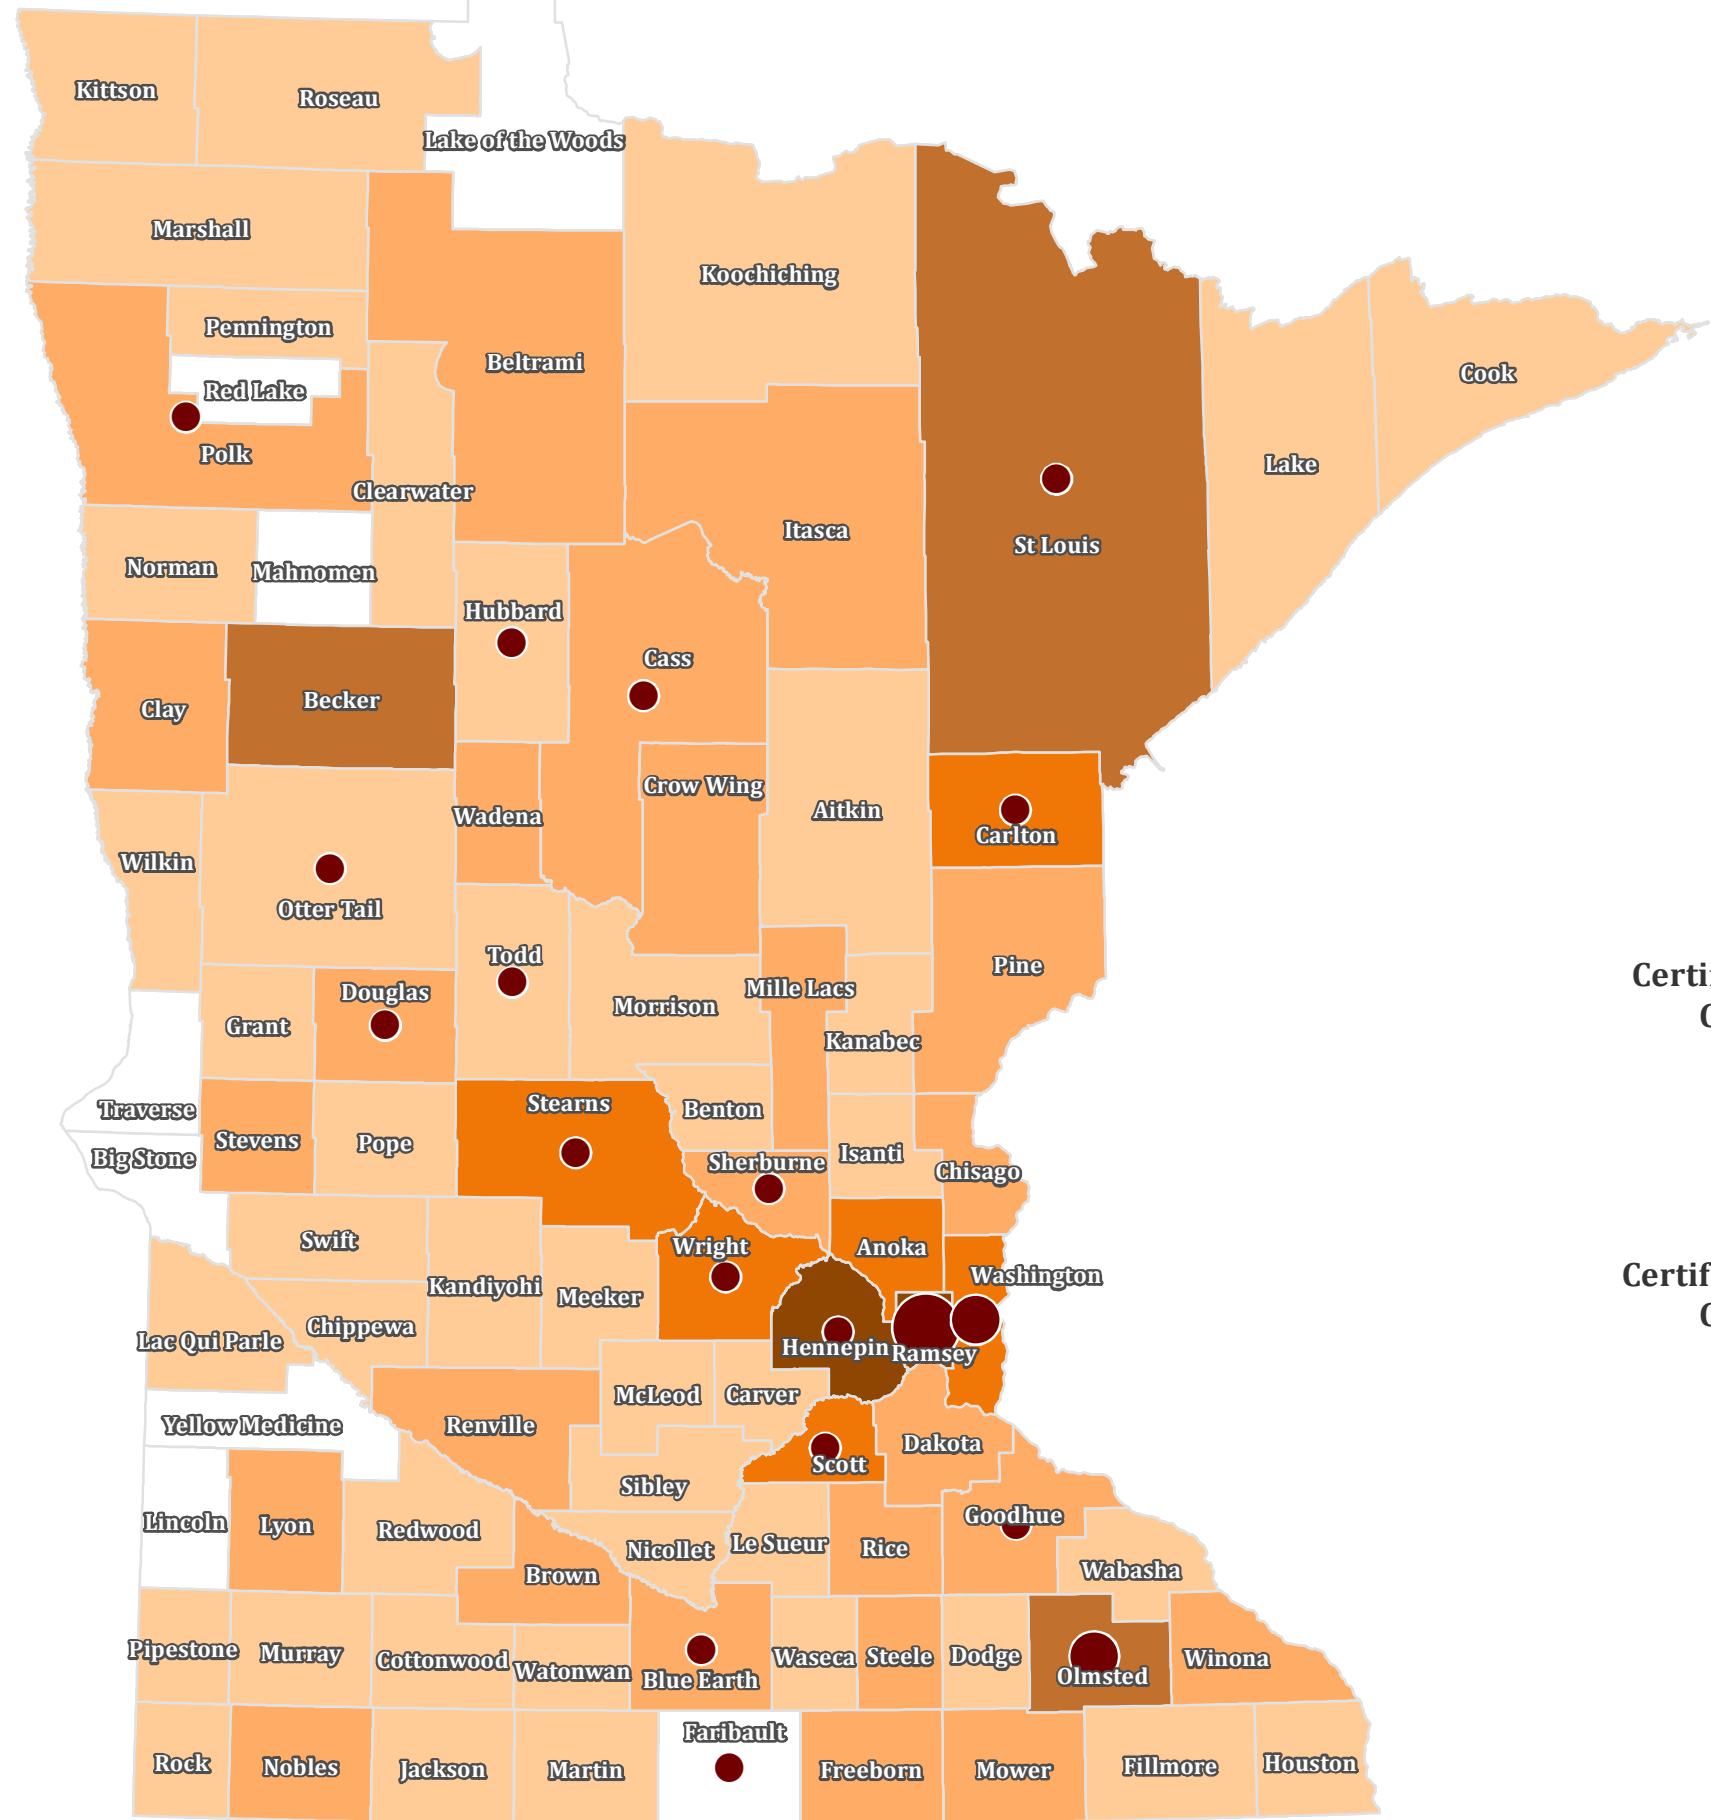

Minnesota Certified Car Seat Technicians and Instructors

County	Techs	Instructors	County	Techs	Instructors
Aitkin	1	0	Martin	3	0
Anoka	20	0	McLeod	2	0
Becker	31	0	Meeker	3	0
Beltrami	12	0	Mille Lacs	9	0
Benton	3	0	Morrison	4	0
Big Stone	0	0	Mower	6	0
Blue Earth	8	1	Murray	1	0
Brown	6	0	Nicollet	5	0
Carlton	17	1	Nobles	6	0
Carver	4	0	Norman	1	0
Cass	9	1	Olmsted	33	3
Chippewa	3	0	Otter Tail	4	1
Chisago	6	0	Pennington	1	0
Clay	8	0	Pine	6	0
Clearwater	1	0	Pipestone	3	0
Cook	2	0	Polk	10	2
Cottonwood	2	0	Pope	1	0
Crow Wing	10	0	Ramsey	70	4
Dakota	13	0	Red Lake	0	0
Dodge	4	0	Redwood	2	0
Douglas	6	1	Renville	12	0
Faribault	0	1	Rice	8	0
Fillmore	5	0	Rock	1	0
Freeborn	9	0	Roseau	5	0
Goodhue	8	1	Scott	20	2
Grant	2	0	Sherburne	10	2
Hennepin	103	2	Sibley	5	0
Houston	2	0	St. Louis	32	2
Hubbard	1	2	Stearns	22	1
Isanti	3	0	Steele	6	0
Itasca	7	0	Stevens	6	0
Jackson	2	0	Swift	1	0
Kanabec	2	0	Todd	5	1
Kandiyohi	4	0	Traverse	0	0
Kittson	1	0	Wabasha	4	0
Koochiching	5	0	Wadena	7	0
Lac qui Parle	1	0	Waseca	1	0
Lake	1	0	Washington	22	3
Lake of the Woods	0	0	Watsonwan	4	0
Le Sueur	5	0	Wilkin	1	0
Lincoln	0	0	Winona	7	0
Lyon	9	0	Wright	17	1
Mahnomen	0	0	Yellow Medicine	0	0
Marshall	2	0			

Technician and instructor data based on August 2019 reported home address.

Certified Instructor Count (County)

- 1 - 2 ●
- 3 ●
- 4 ●

Certified Technician Count (County)

- 0 □
- 1 - 5 □
- 6 - 15 □
- 16 - 25 □
- 26 - 35 □
- 36 - 105 □