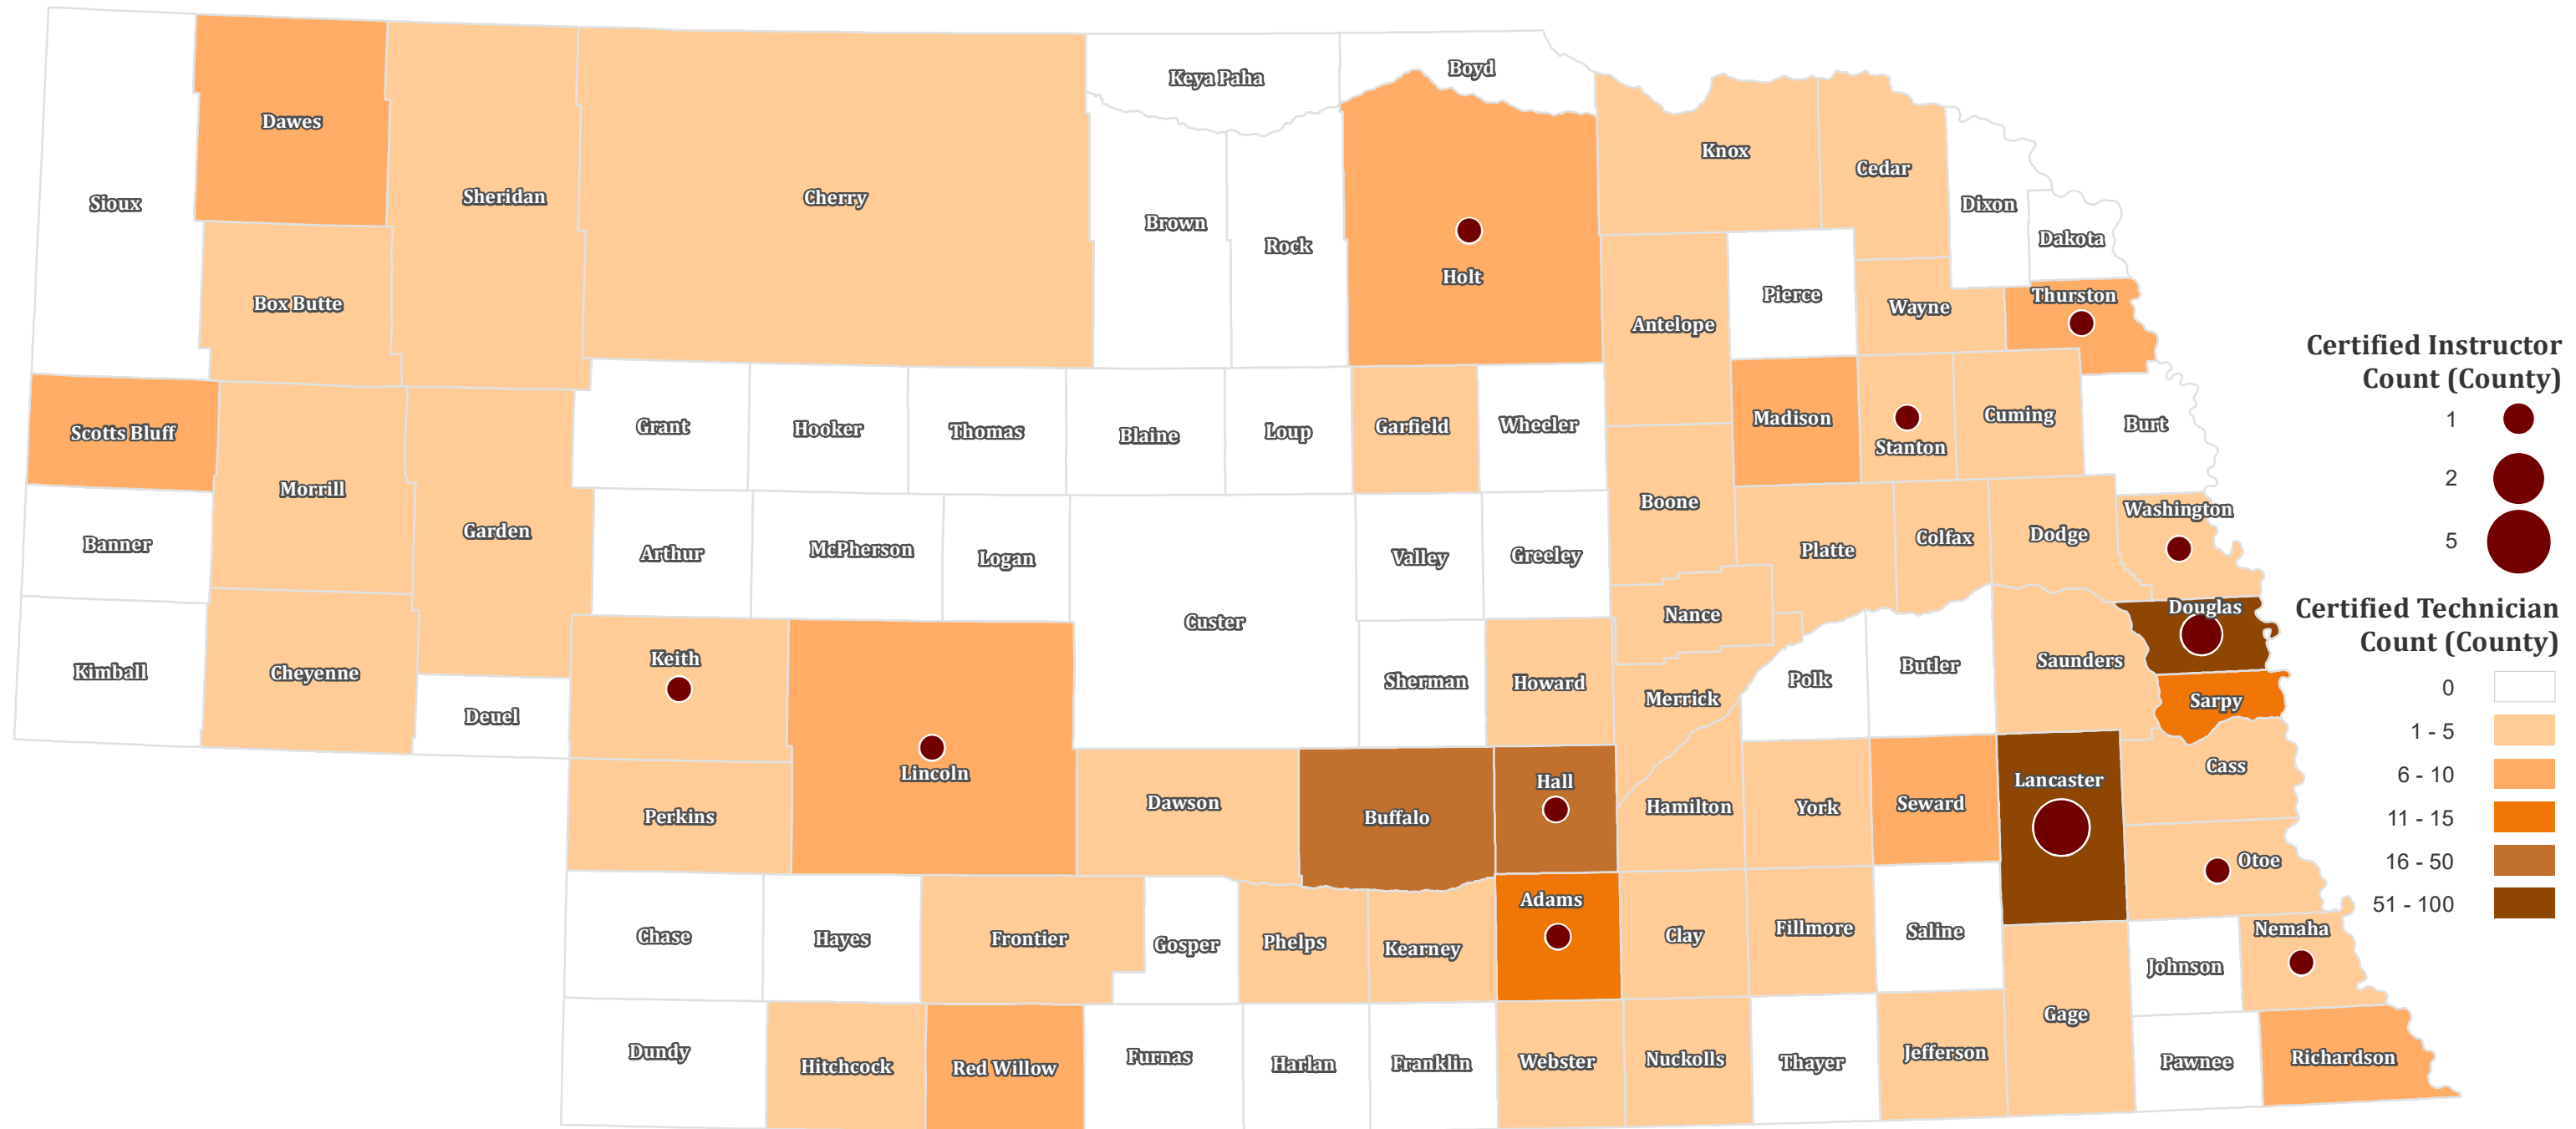

Nebraska Certified Car Seat Technicians and Instructors

County	Techs	Instructors	County	Techs	Instructors	County	Techs	Instructors	County	Techs	Instructors	County	Techs	Instructors
Adams	14	1	Custer	0	0	Hamilton	3	0	Merrick	2	0	Sherman	0	0
Antelope	1	0	Dakota	0	0	Harlan	0	0	Morrill	2	0	Sioux	0	0
Arthur	0	0	Dawes	9	0	Hayes	0	0	Nance	1	0	Stanton	2	1
Banner	0	0	Dawson	2	0	Hitchcock	2	0	Nemaha	4	1	Thayer	0	0
Blaine	0	0	Deuel	0	0	Holt	10	1	Nuckolls	2	0	Thomas	0	0
Boone	1	0	Dixon	0	0	Hooker	0	0	Otoe	4	1	Thurston	9	1
Box Butte	1	0	Dodge	4	0	Howard	1	0	Pawnee	0	0	Valley	0	0
Boyd	0	0	Douglas	94	2	Jefferson	3	0	Perkins	1	0	Washington	3	1
Brown	0	0	Fillmore	2	0	Johnson	0	0	Phelps	2	0	Wayne	2	0
Buffalo	16	0	Franklin	0	0	Kearney	1	0	Pierce	0	0	Webster	4	0
Burt	0	0	Furnas	0	0	Keith	3	1	Platte	3	0	Wheeler	0	0
Butler	0	0	Gage	1	0	Keya Paha	0	0	Polk	0	0	York	3	0
Cass	2	0	Garden	1	0	Kimball	0	0	Red Willow	7	0			
Cedar	1	0	Garfield	2	0	Knox	1	0	Richardson	9	0			
Chase	0	0	Gosper	0	0	Lancaster	70	5	Rock	0	0			
Cherry	2	0	Grant	0	0	Lincoln	7	1	Saline	0	0			
Cheyenne	2	0	Greeley	0	0	Logan	0	0	Sarpy	13	0			
Clay	2	0	Hall	18	1	Loup	0	0	Saunders	2	0			
Colfax	2	0			Madison	7	0	Scotts Bluff	7	0				
Cuming	4	0			McPherson	0	0	Seward	6	0				

Technician and instructor data based on August 2019 reported home address.