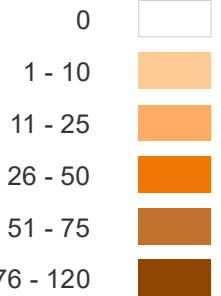

New Jersey Certified Car Seat Technicians and Instructors

Certified Instructor Count (County)

Certified Technician Count (County)

County	Techs	Instructors
Atlantic	42	1
Bergen	95	1
Burlington	87	3
Camden	81	3
Cape May	3	0
Cumberland	17	1
Essex	62	3
Gloucester	58	1
Hudson	51	1
Hunterdon	26	1
Mercer	112	7
Middlesex	100	4
Monmouth	70	1
Morris	93	5
Ocean	94	5
Passaic	47	1
Salem	8	0
Somerset	44	1
Sussex	29	0
Union	46	0
Warren	24	1