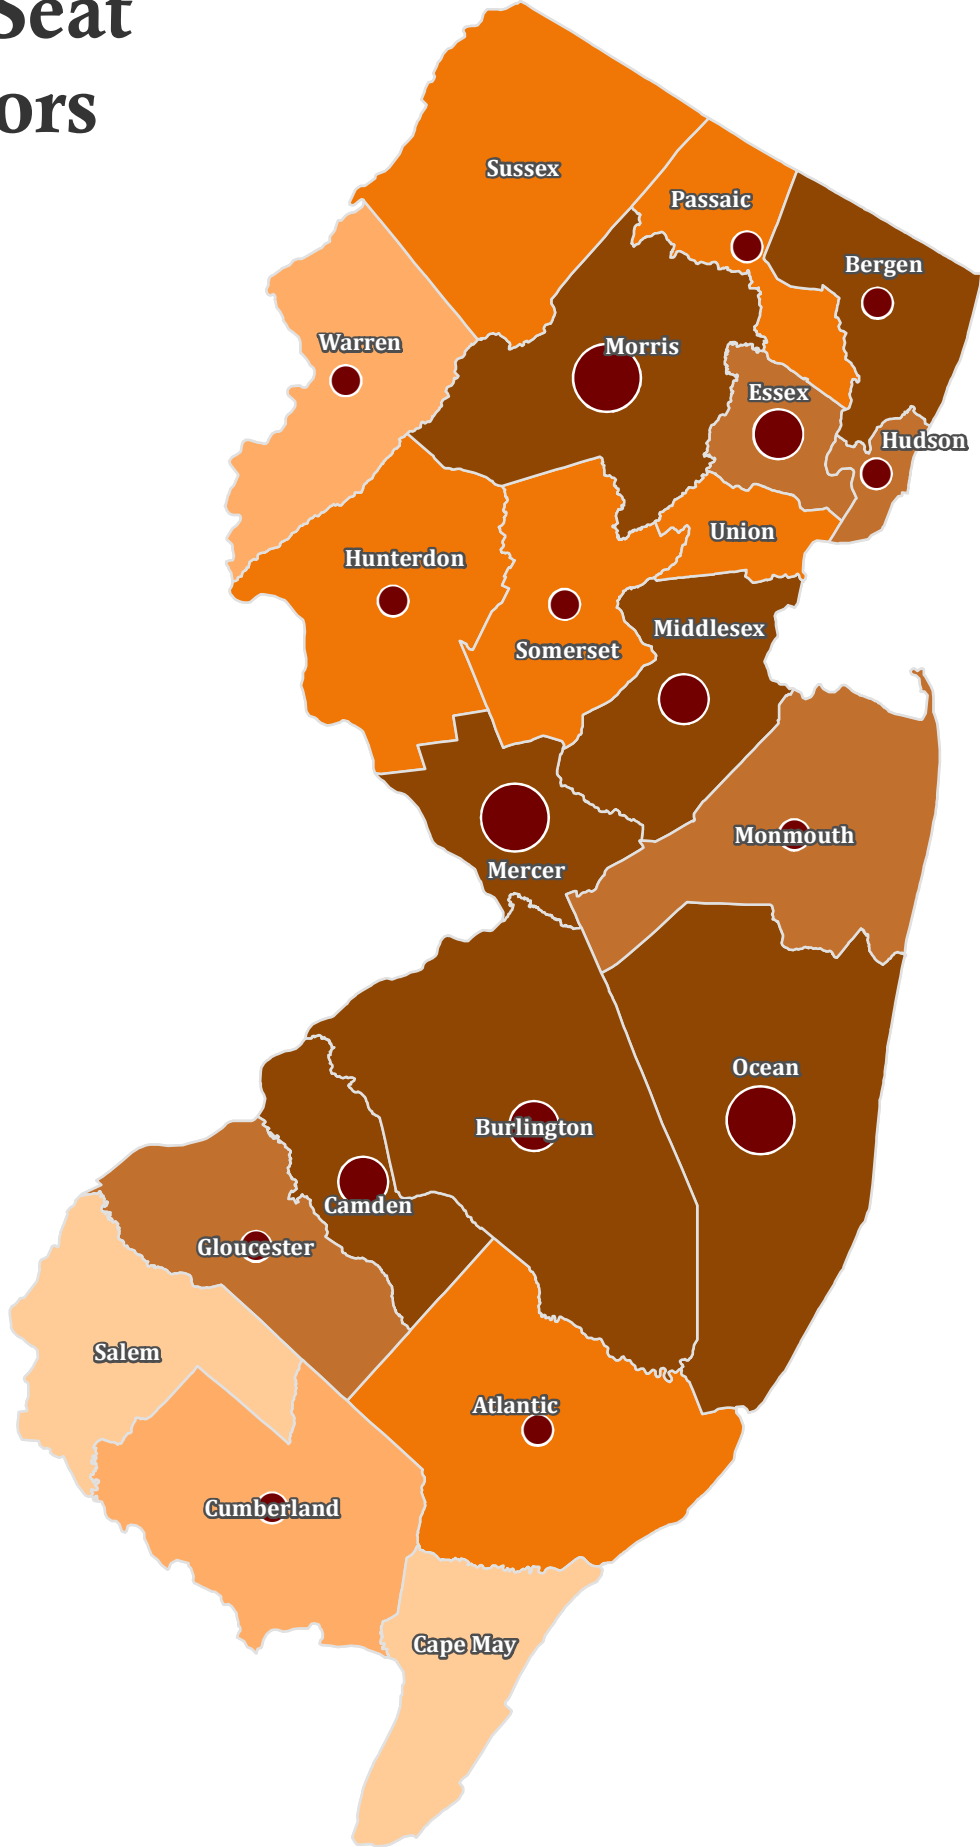

New Jersey Certified Car Seat Technicians and Instructors

Certified Instructor Count (County)

Certified Technician Count (County)

County	Techs	Instructors
Atlantic	42	1
Bergen	95	1
Burlington	87	3
Camden	81	3
Cape May	3	0
Cumberland	17	1
Essex	62	3
Gloucester	58	1
Hudson	51	1
Hunterdon	26	1
Mercer	112	7
Middlesex	100	4
Monmouth	70	1
Morris	93	5
Ocean	94	5
Passaic	47	1
Salem	8	0
Somerset	44	1
Sussex	29	0
Union	46	0
Warren	24	1