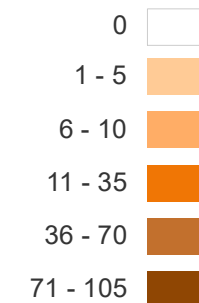

County	Techs	Instructors
Bernalillo	104	11
Catron	0	0
Chaves	15	0
Cibola	14	0
Colfax	6	0
Curry	13	0
De Baca	0	0
Doña Ana	67	2
Eddy	13	0
Grant	1	0
Guadalupe	0	0
Harding	0	0
Hidalgo	3	0
Lea	8	0
Lincoln	2	0
Los Alamos	8	0
Luna	13	0
McKinley	44	0
Mora	0	0
Otero	7	0
Quay	4	0
Rio Arriba	13	0
Roosevelt	2	0
San Juan	17	2
San Miguel	4	0
Sandoval	33	0
Santa Fe	17	2
Sierra	3	0
Socorro	3	0
Taos	4	0
Torrance	1	0
Union	0	0
Valencia	5	0

Certified Instructor Count (County)

Certified Technician Count (County)