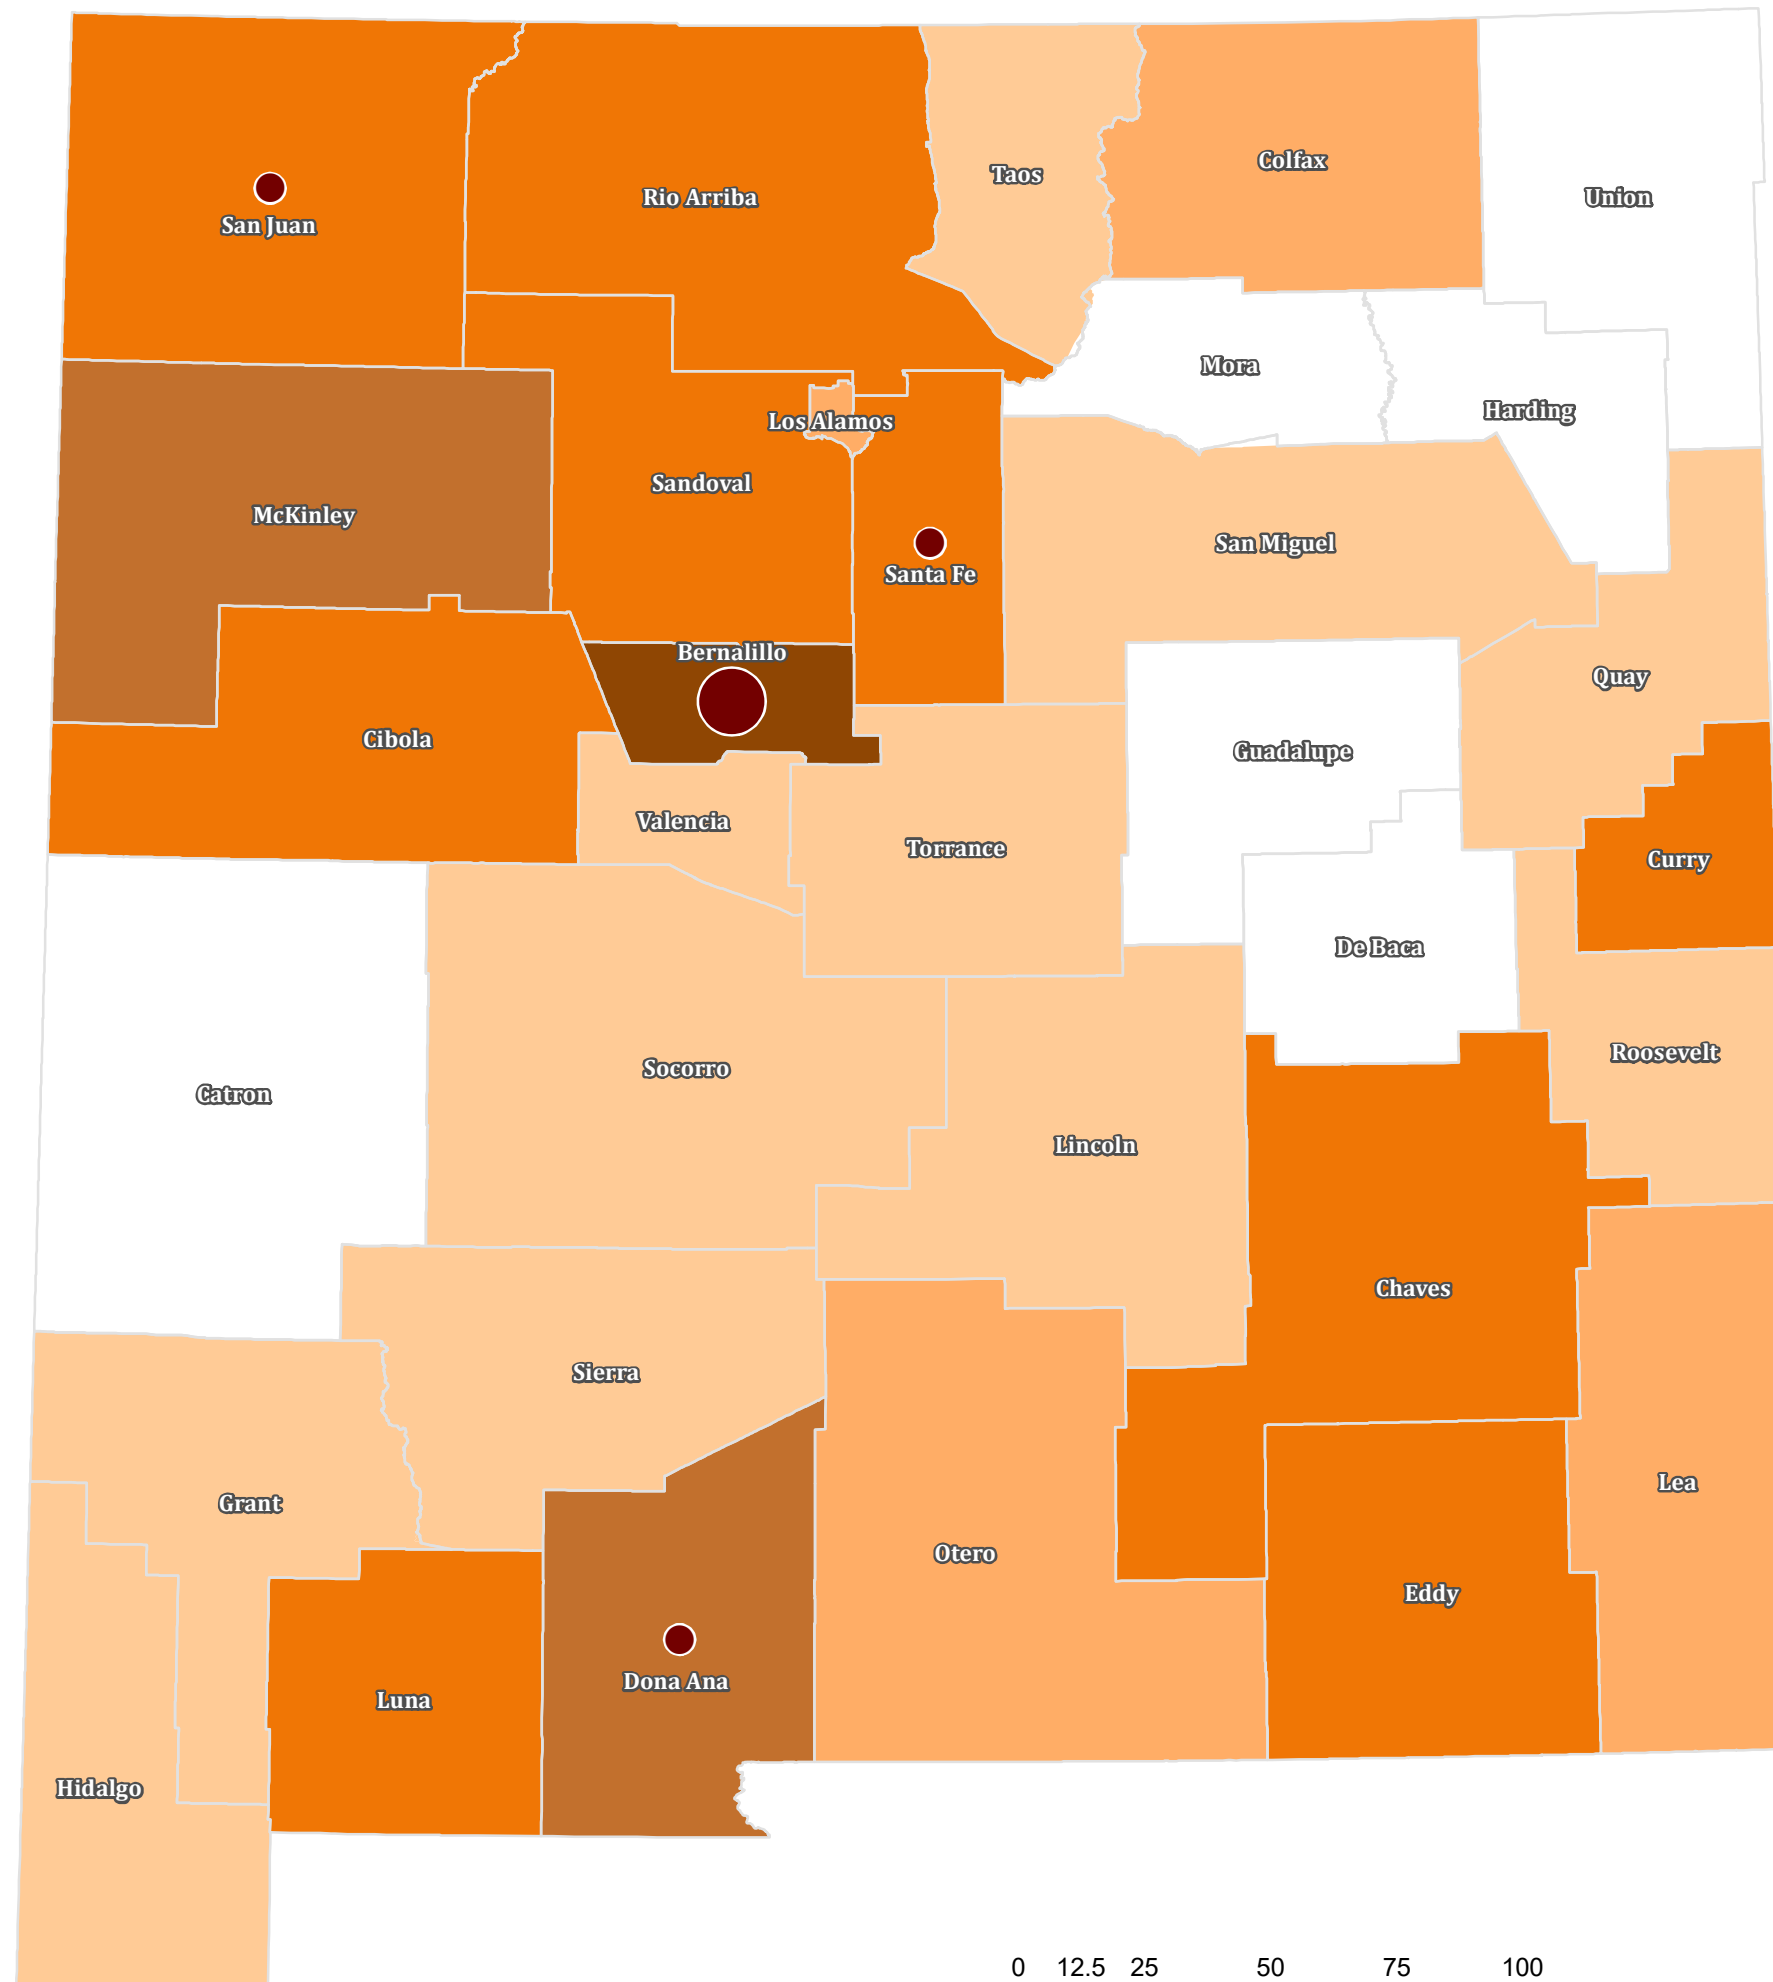

New Mexico Certified Car Seat Technicians and Instructors

County	Techs	Instructors
Bernalillo	104	11
Catron	0	0
Chaves	15	0
Cibola	14	0
Colfax	6	0
Curry	13	0
De Baca	0	0
Doña Ana	67	2
Eddy	13	0
Grant	1	0
Guadalupe	0	0
Harding	0	0
Hidalgo	3	0
Lea	8	0
Lincoln	2	0
Los Alamos	8	0
Luna	13	0
McKinley	44	0
Mora	0	0
Otero	7	0
Quay	4	0
Rio Arriba	13	0
Roosevelt	2	0
San Juan	17	2
San Miguel	4	0
Sandoval	33	0
Santa Fe	17	2
Sierra	3	0
Socorro	3	0
Taos	4	0
Torrance	1	0
Union	0	0
Valencia	5	0