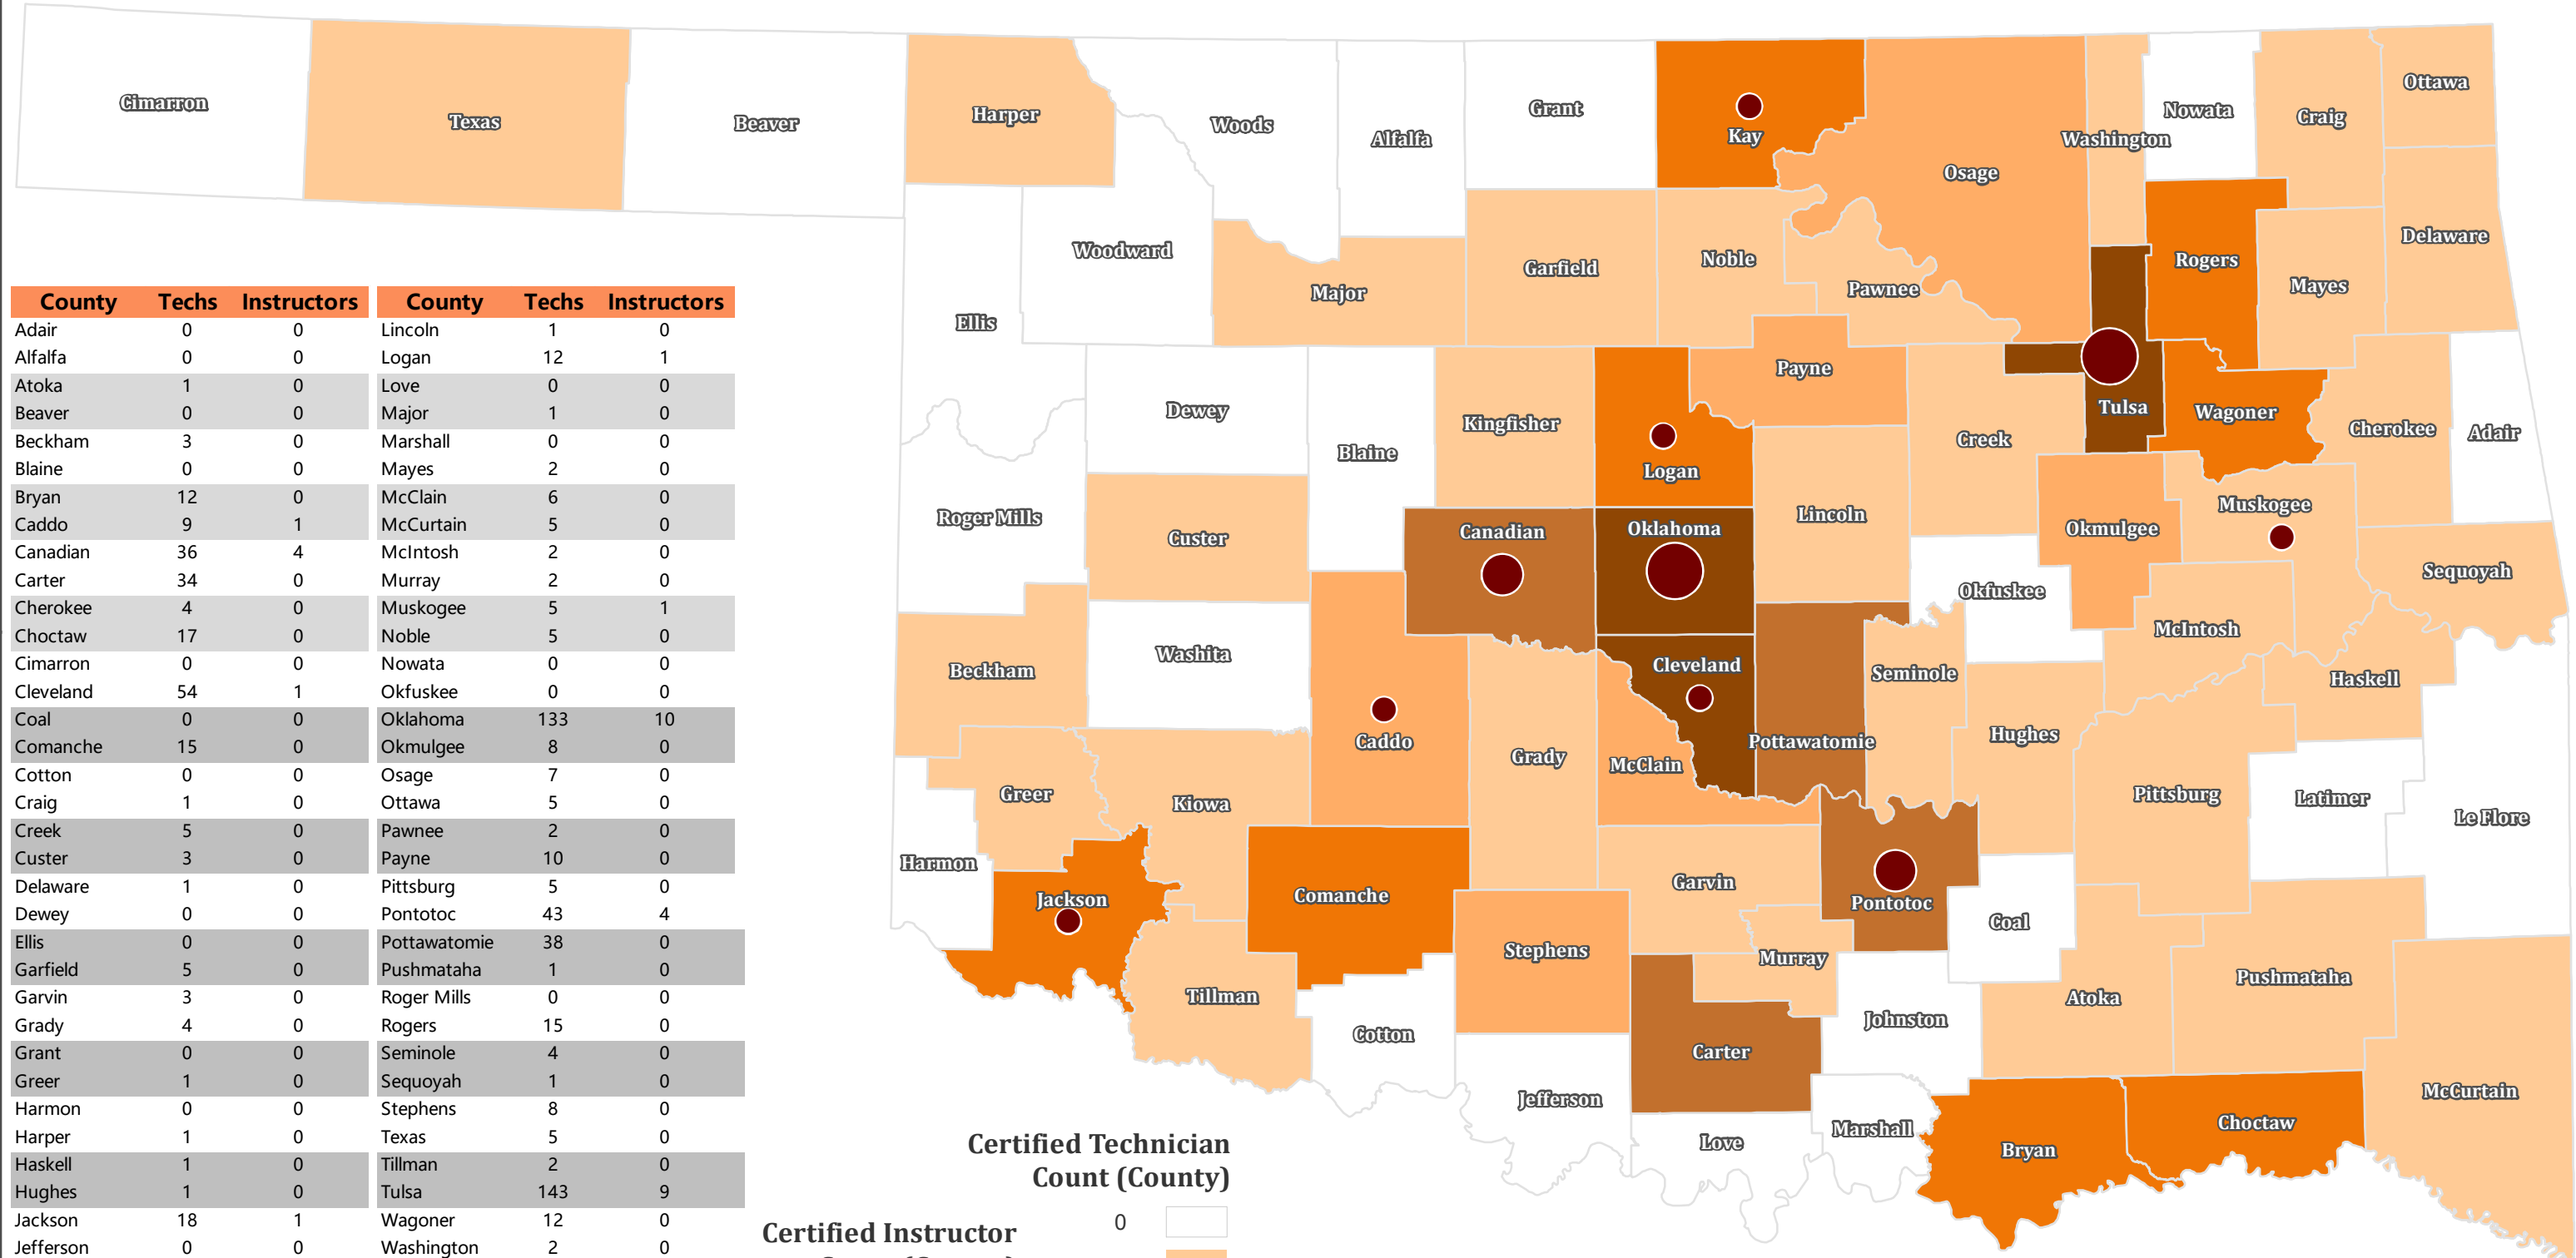

Oklahoma Certified Car Seat Technicians and Instructors

County	Techs	Instructors	County	Techs	Instructors
Adair	0	0	Lincoln	1	0
Alfalfa	0	0	Logan	12	1
Atoka	1	0	Love	0	0
Beaver	0	0	Major	1	0
Beckham	3	0	Marshall	0	0
Blaine	0	0	Mayes	2	0
Bryan	12	0	McClain	6	0
Caddo	9	1	McCurain	5	0
Canadian	36	4	McIntosh	2	0
Carter	34	0	Murray	2	0
Cherokee	4	0	Muskogee	5	1
Choctaw	17	0	Noble	5	0
Cimarron	0	0	Nowata	0	0
Cleveland	54	1	Okfuskee	0	0
Coal	0	0	Oklahoma	133	10
Comanche	15	0	Okmulgee	8	0
Cotton	0	0	Osage	7	0
Craig	1	0	Ottawa	5	0
Creek	5	0	Pawnee	2	0
Custer	3	0	Payne	10	0
Delaware	1	0	Pittsburg	5	0
Dewey	0	0	Pontotoc	43	4
Ellis	0	0	Pottawatomie	38	0
Garfield	5	0	Pushmataha	1	0
Garvin	3	0	Roger Mills	0	0
Grady	4	0	Rogers	15	0
Grant	0	0	Seminole	4	0
Greer	1	0	Sequoyah	1	0
Harmon	0	0	Stephens	8	0
Harper	1	0	Texas	5	0
Haskell	1	0	Tillman	2	0
Hughes	1	0	Tulsa	143	9
Jackson	18	1	Wagoner	12	0
Jefferson	0	0	Washington	2	0
Johnston	0	0	Washita	0	0
Kay	11	1	Woods	0	0
Kingfisher	1	0	Woodward	0	0
Kiowa	1	0			
Latimer	0	0			
Le Flore	0	0			