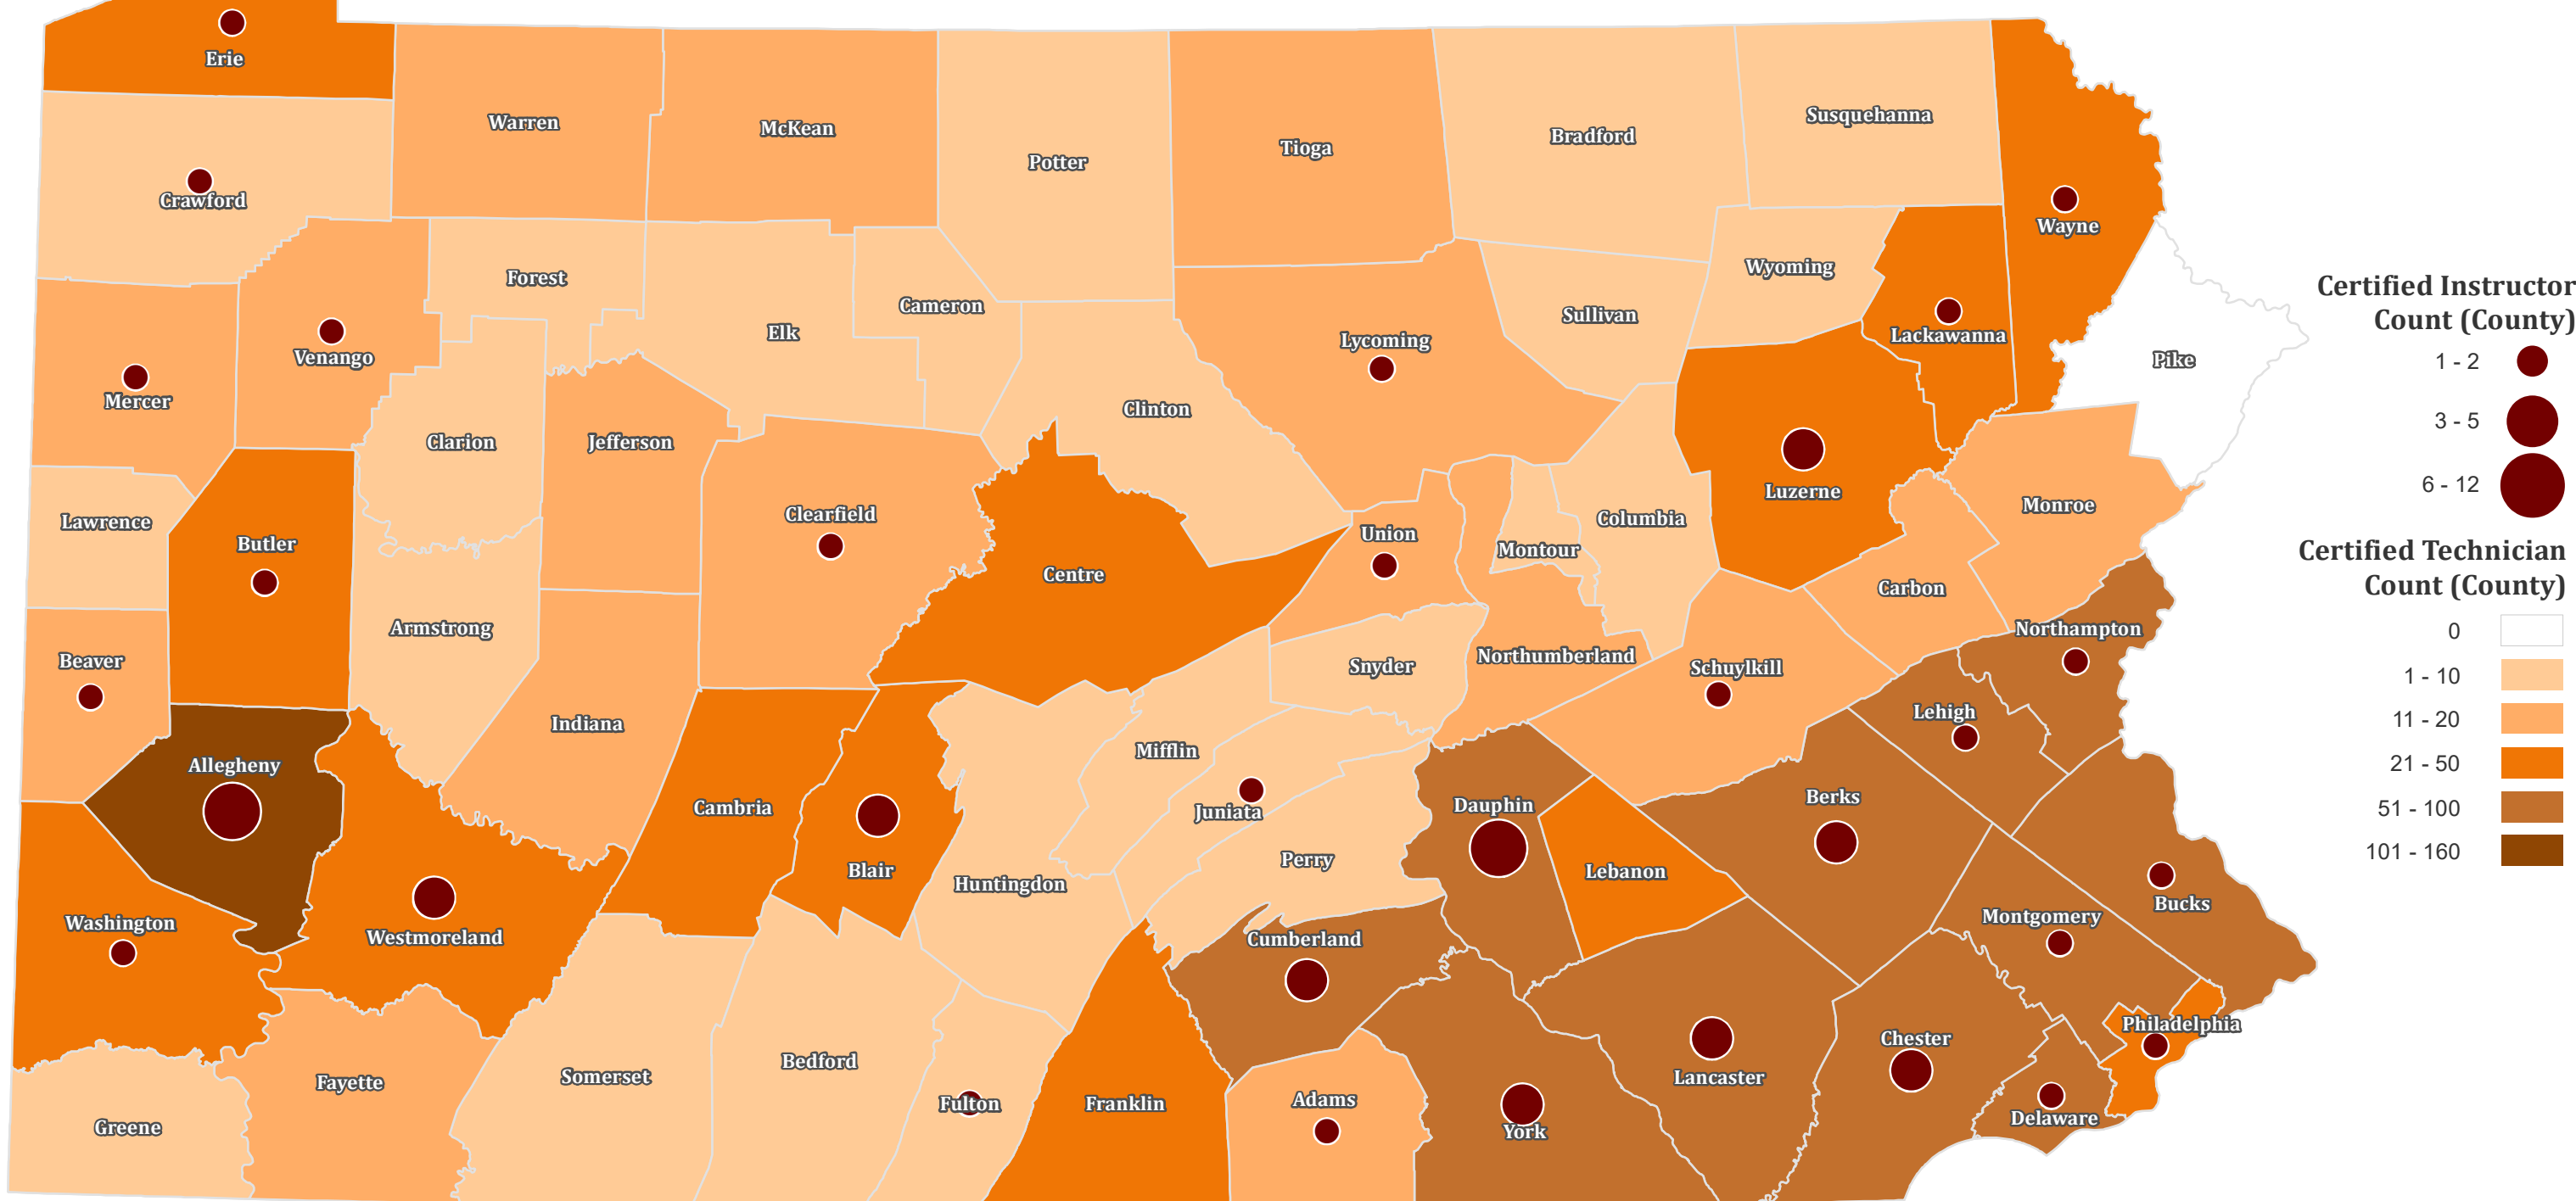

Pennsylvania Certified Car Seat Technicians and Instructors

County	Techs	Instructors	County	Techs	Instructors	County	Techs	Instructors	County	Techs	Instructors	County	Techs	Instructors
Adams	20	1	Chester	77	3	Fulton	4	1	Mercer	19	1	Sullivan	2	0
Allegheny	155	11	Clarion	8	0	Greene	8	0	Mifflin	8	0	Susquehanna	10	0
Armstrong	4	0	Clearfield	12	1	Huntingdon	5	0	Monroe	17	0	Tioga	11	0
Beaver	11	1	Clinton	3	0	Indiana	14	0	Montgomery	89	2	Union	15	2
Bedford	8	0	Columbia	7	0	Jefferson	16	0	Montour	8	0	Venango	14	1
Berks	59	3	Crawford	9	1	Juniata	5	1	Northampton	53	1	Warren	12	0
Blair	30	3	Cumberland	54	5	Lackawanna	36	2	Northumberland	17	0	Washington	36	2
Bradford	10	0	Dauphin	97	6	Lancaster	95	5	Perry	5	0	Wayne	23	1
Bucks	55	1	Delaware	57	2	Lawrence	4	0	Philadelphia	34	2	Westmoreland	41	4
Butler	26	1	Elk	8	0	Lebanon	22	0	Pike	0	0	Wyoming	8	0
Cambria	21	0	Erie	35	2	Lehigh	65	2	Potter	2	0	York	69	3
Cameron	2	0	Fayette	13	0	Luzerne	40	3	Schuylkill	15	1			
Carbon	11	0	Forest	2	0	Lycoming	15	1	Snyder	6	0			
Centre	37	0	Franklin	45	0	McKean	11	0	Somerset	8	0			

Technician and instructor data based on August 2019 reported home address.