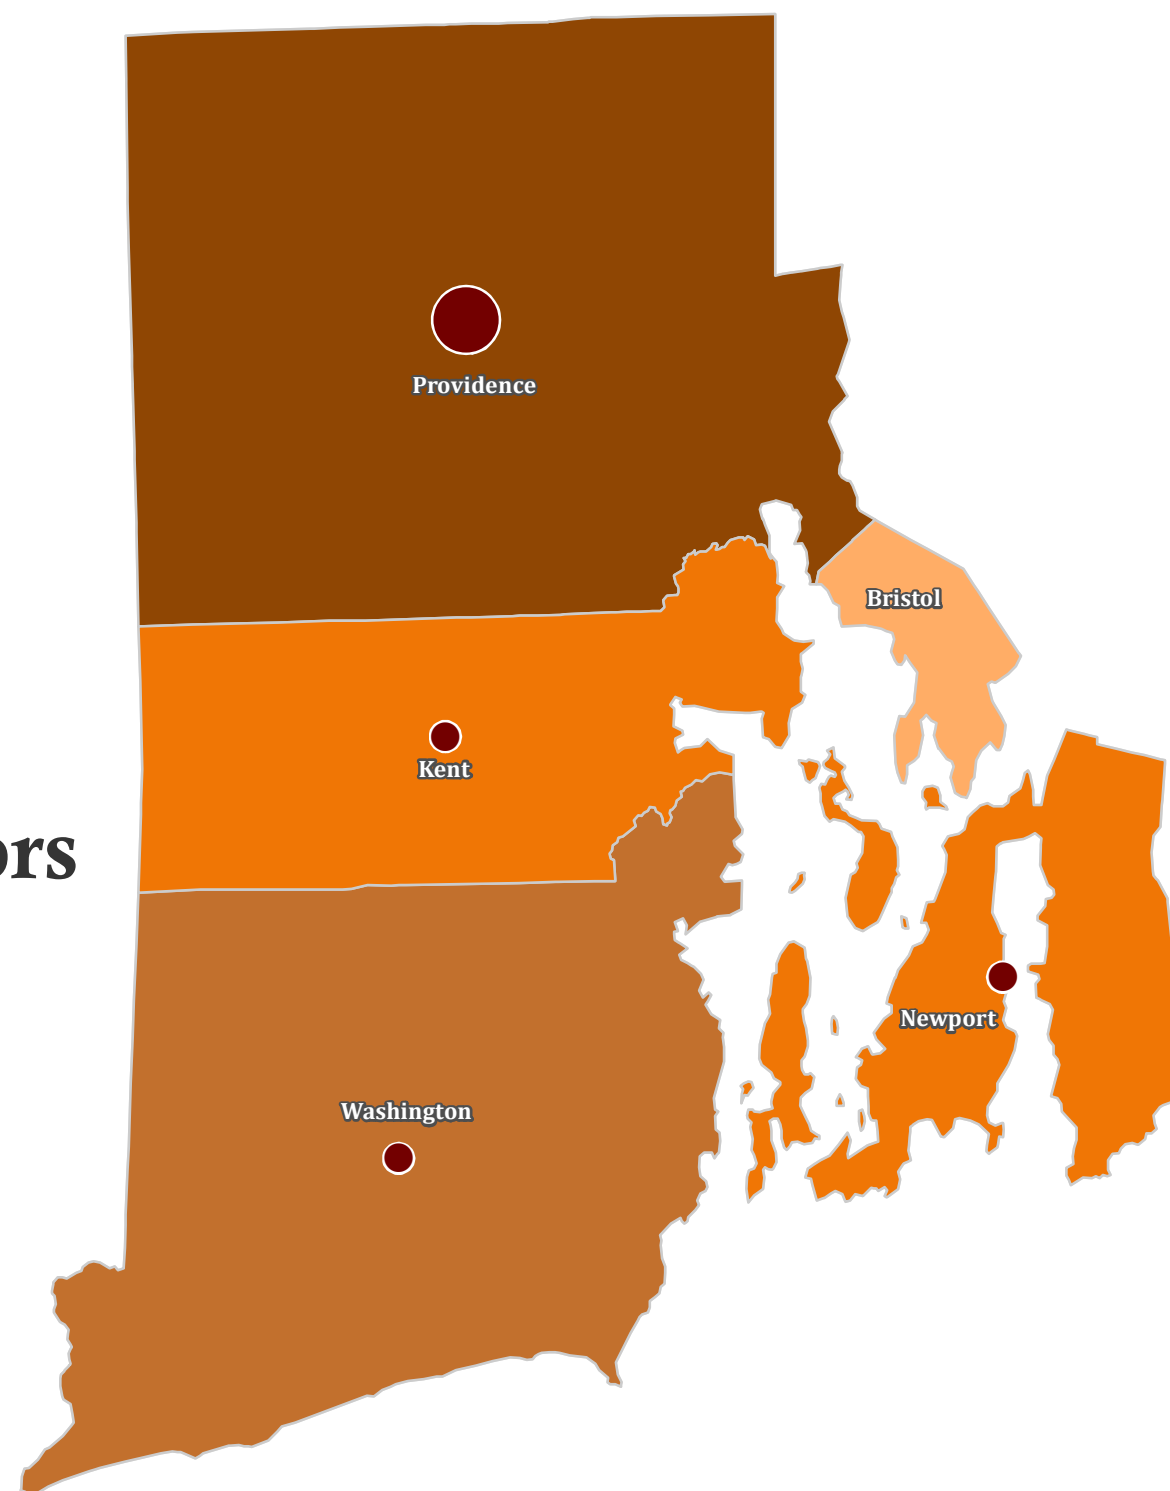

Rhode Island Certified Car Seat Technicians and Instructors

Certified Instructor Count (County)

Certified Technician Count (County)

County	Techs	Instructors
Bristol	6	0
Kent	13	1
Newport	15	1
Providence	85	9
Washington	18	1