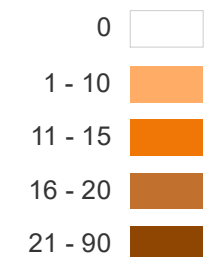

Rhode Island Certified Car Seat Technicians and Instructors

Certified Instructor Count (County)

Certified Technician Count (County)

County	Techs	Instructors
Bristol	6	0
Kent	13	1
Newport	15	1
Providence	85	9
Washington	18	1