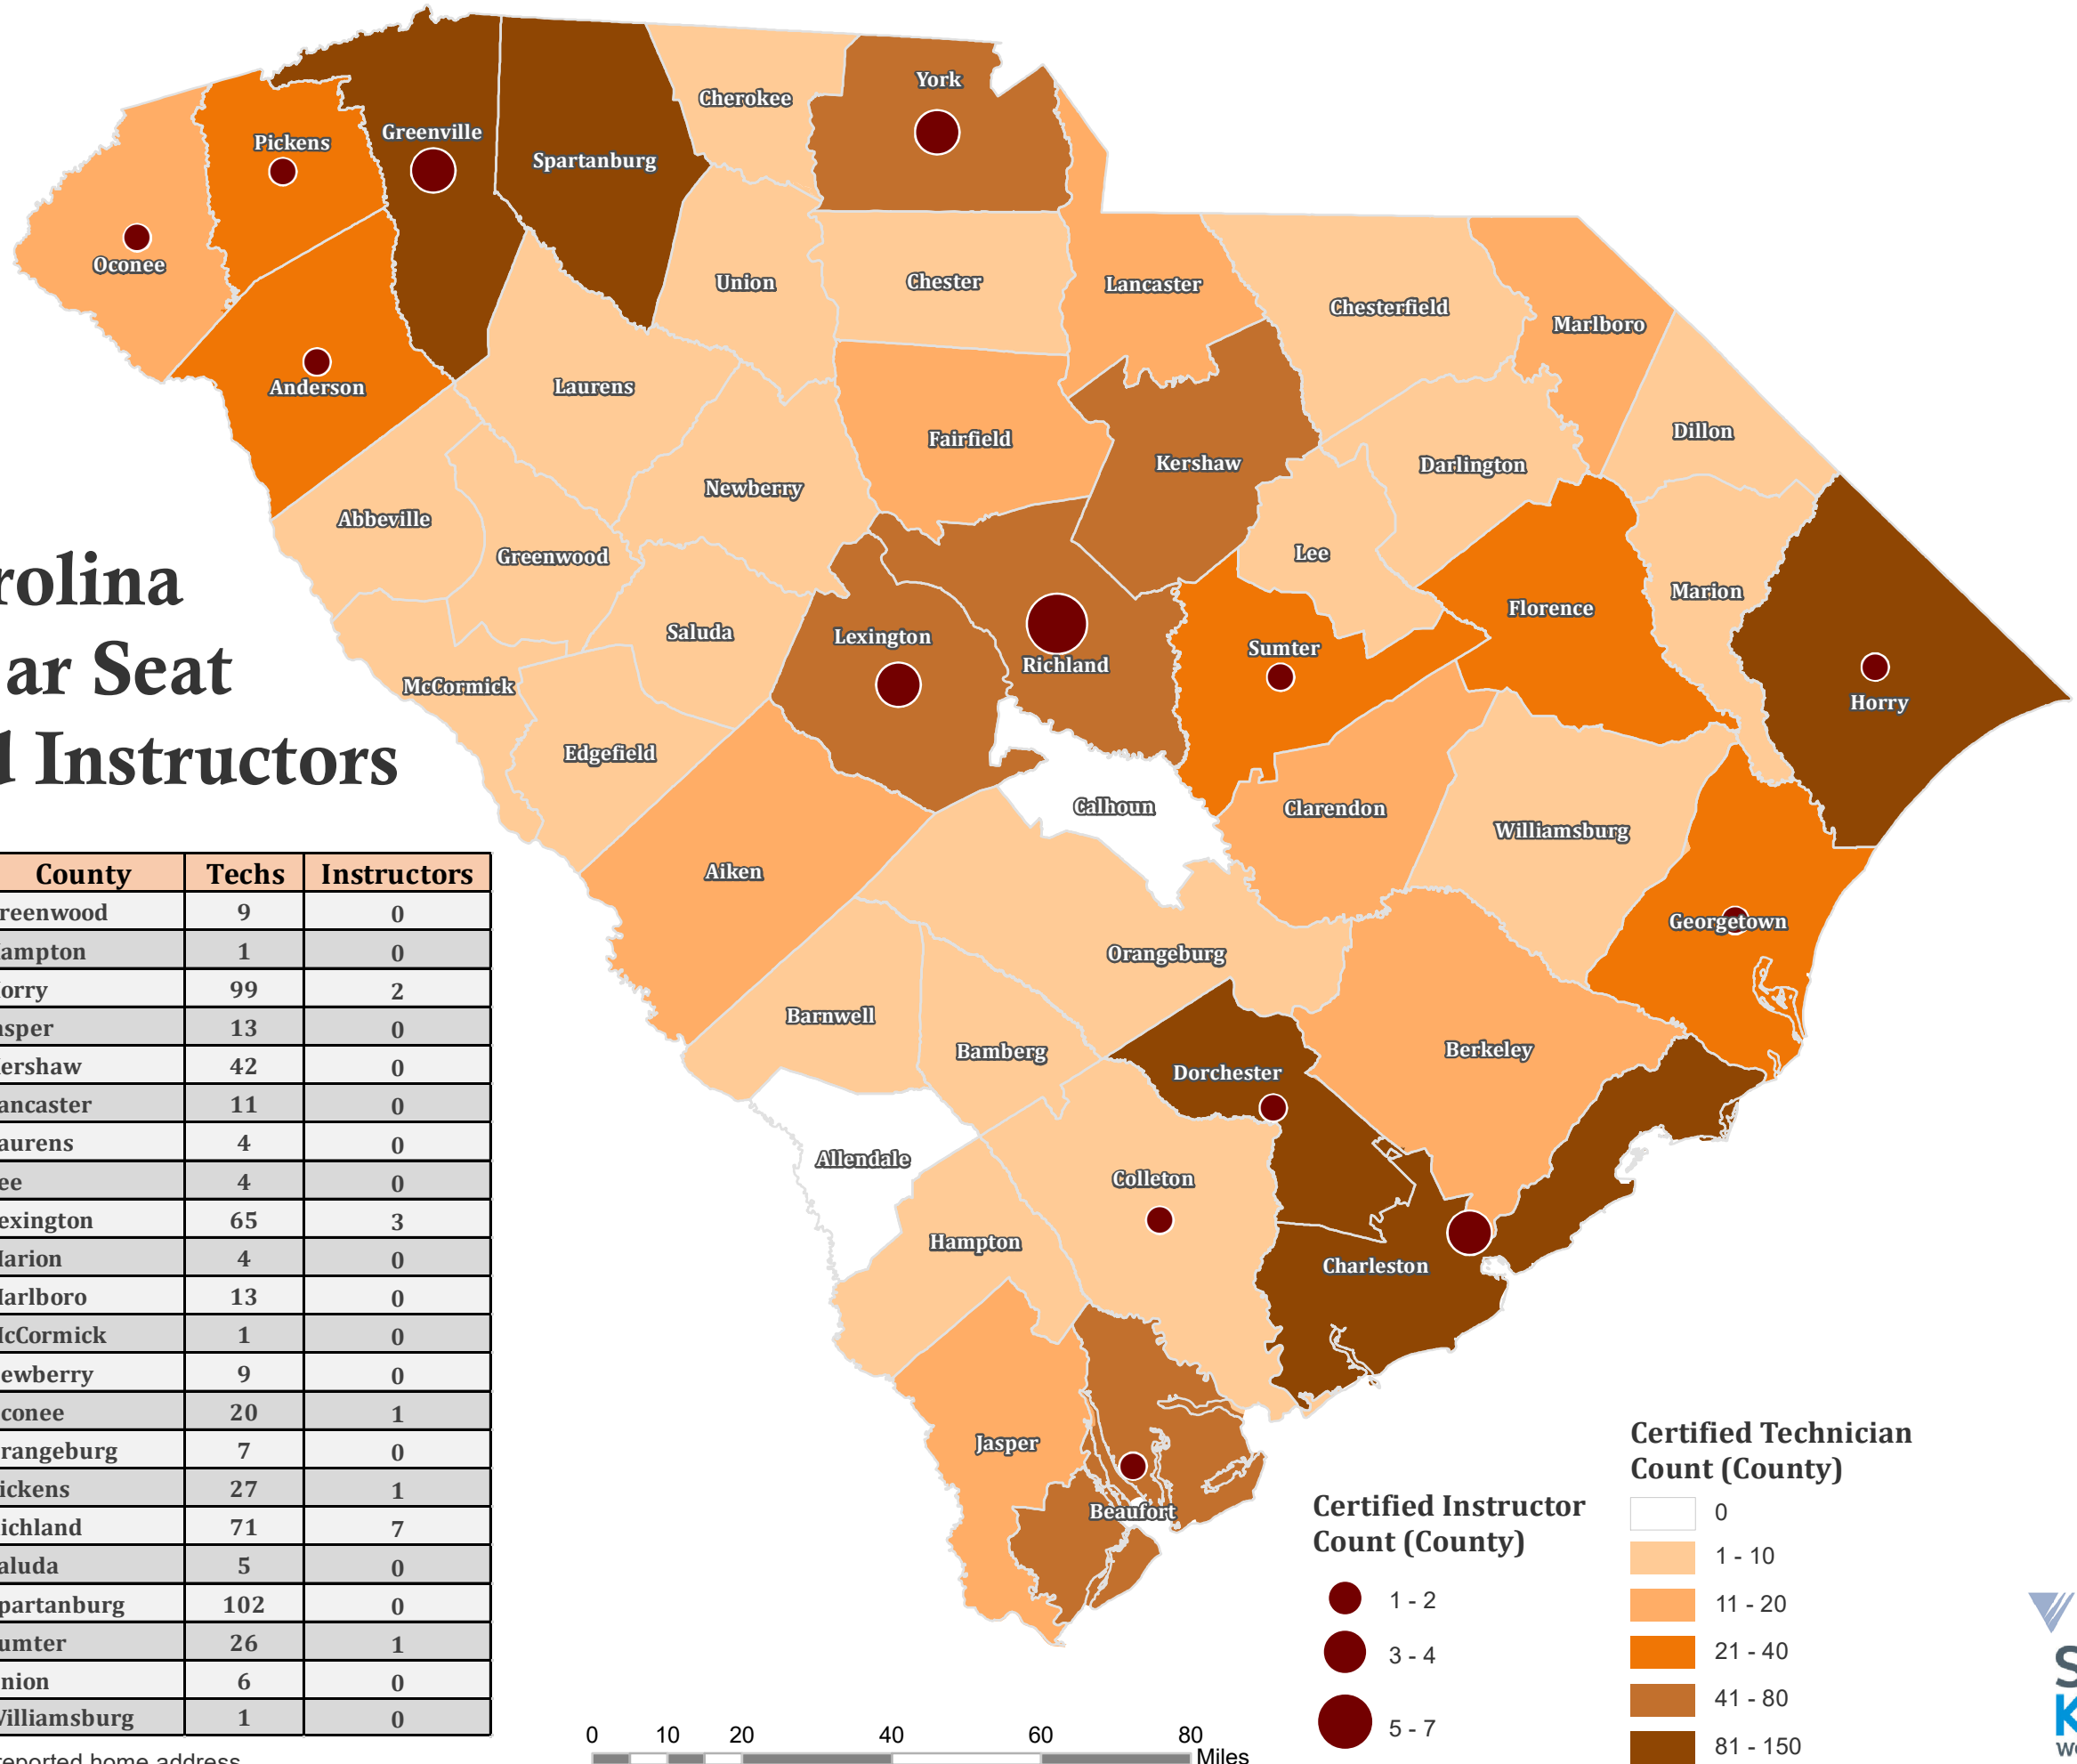

South Carolina Certified Car Seat Technicians and Instructors

County	Techs	Instructors	County	Techs	Instructors
Abbeville	2	0	Greenwood	9	0
Aiken	13	0	Hampton	1	0
Allendale	0	0	Horry	99	2
Anderson	25	1	Jasper	13	0
Bamberg	1	0	Kershaw	42	0
Barnwell	8	0	Lancaster	11	0
Beaufort	59	1	Laurens	4	0
Berkeley	18	0	Lee	4	0
Calhoun	0	0	Lexington	65	3
Charleston	83	4	Marion	4	0
Cherokee	8	0	Marlboro	13	0
Chester	4	0	McCormick	1	0
Chesterfield	2	0	Newberry	9	0
Clarendon	13	0	Oconee	20	1
Colleton	3	2	Orangeburg	7	0
Darlington	9	0	Pickens	27	1
Dillon	3	0	Richland	71	7
Dorchester	95	2	Saluda	5	0
Edgefield	2	0	Spartanburg	102	0
Fairfield	12	0	Sumter	26	1
Florence	27	0	Union	6	0
Georgetown	31	1	Williamsburg	1	0

Technician and instructor data based on August 2019 reported home address.

Certified Instructor Count (County)

Certified Technician Count (County)