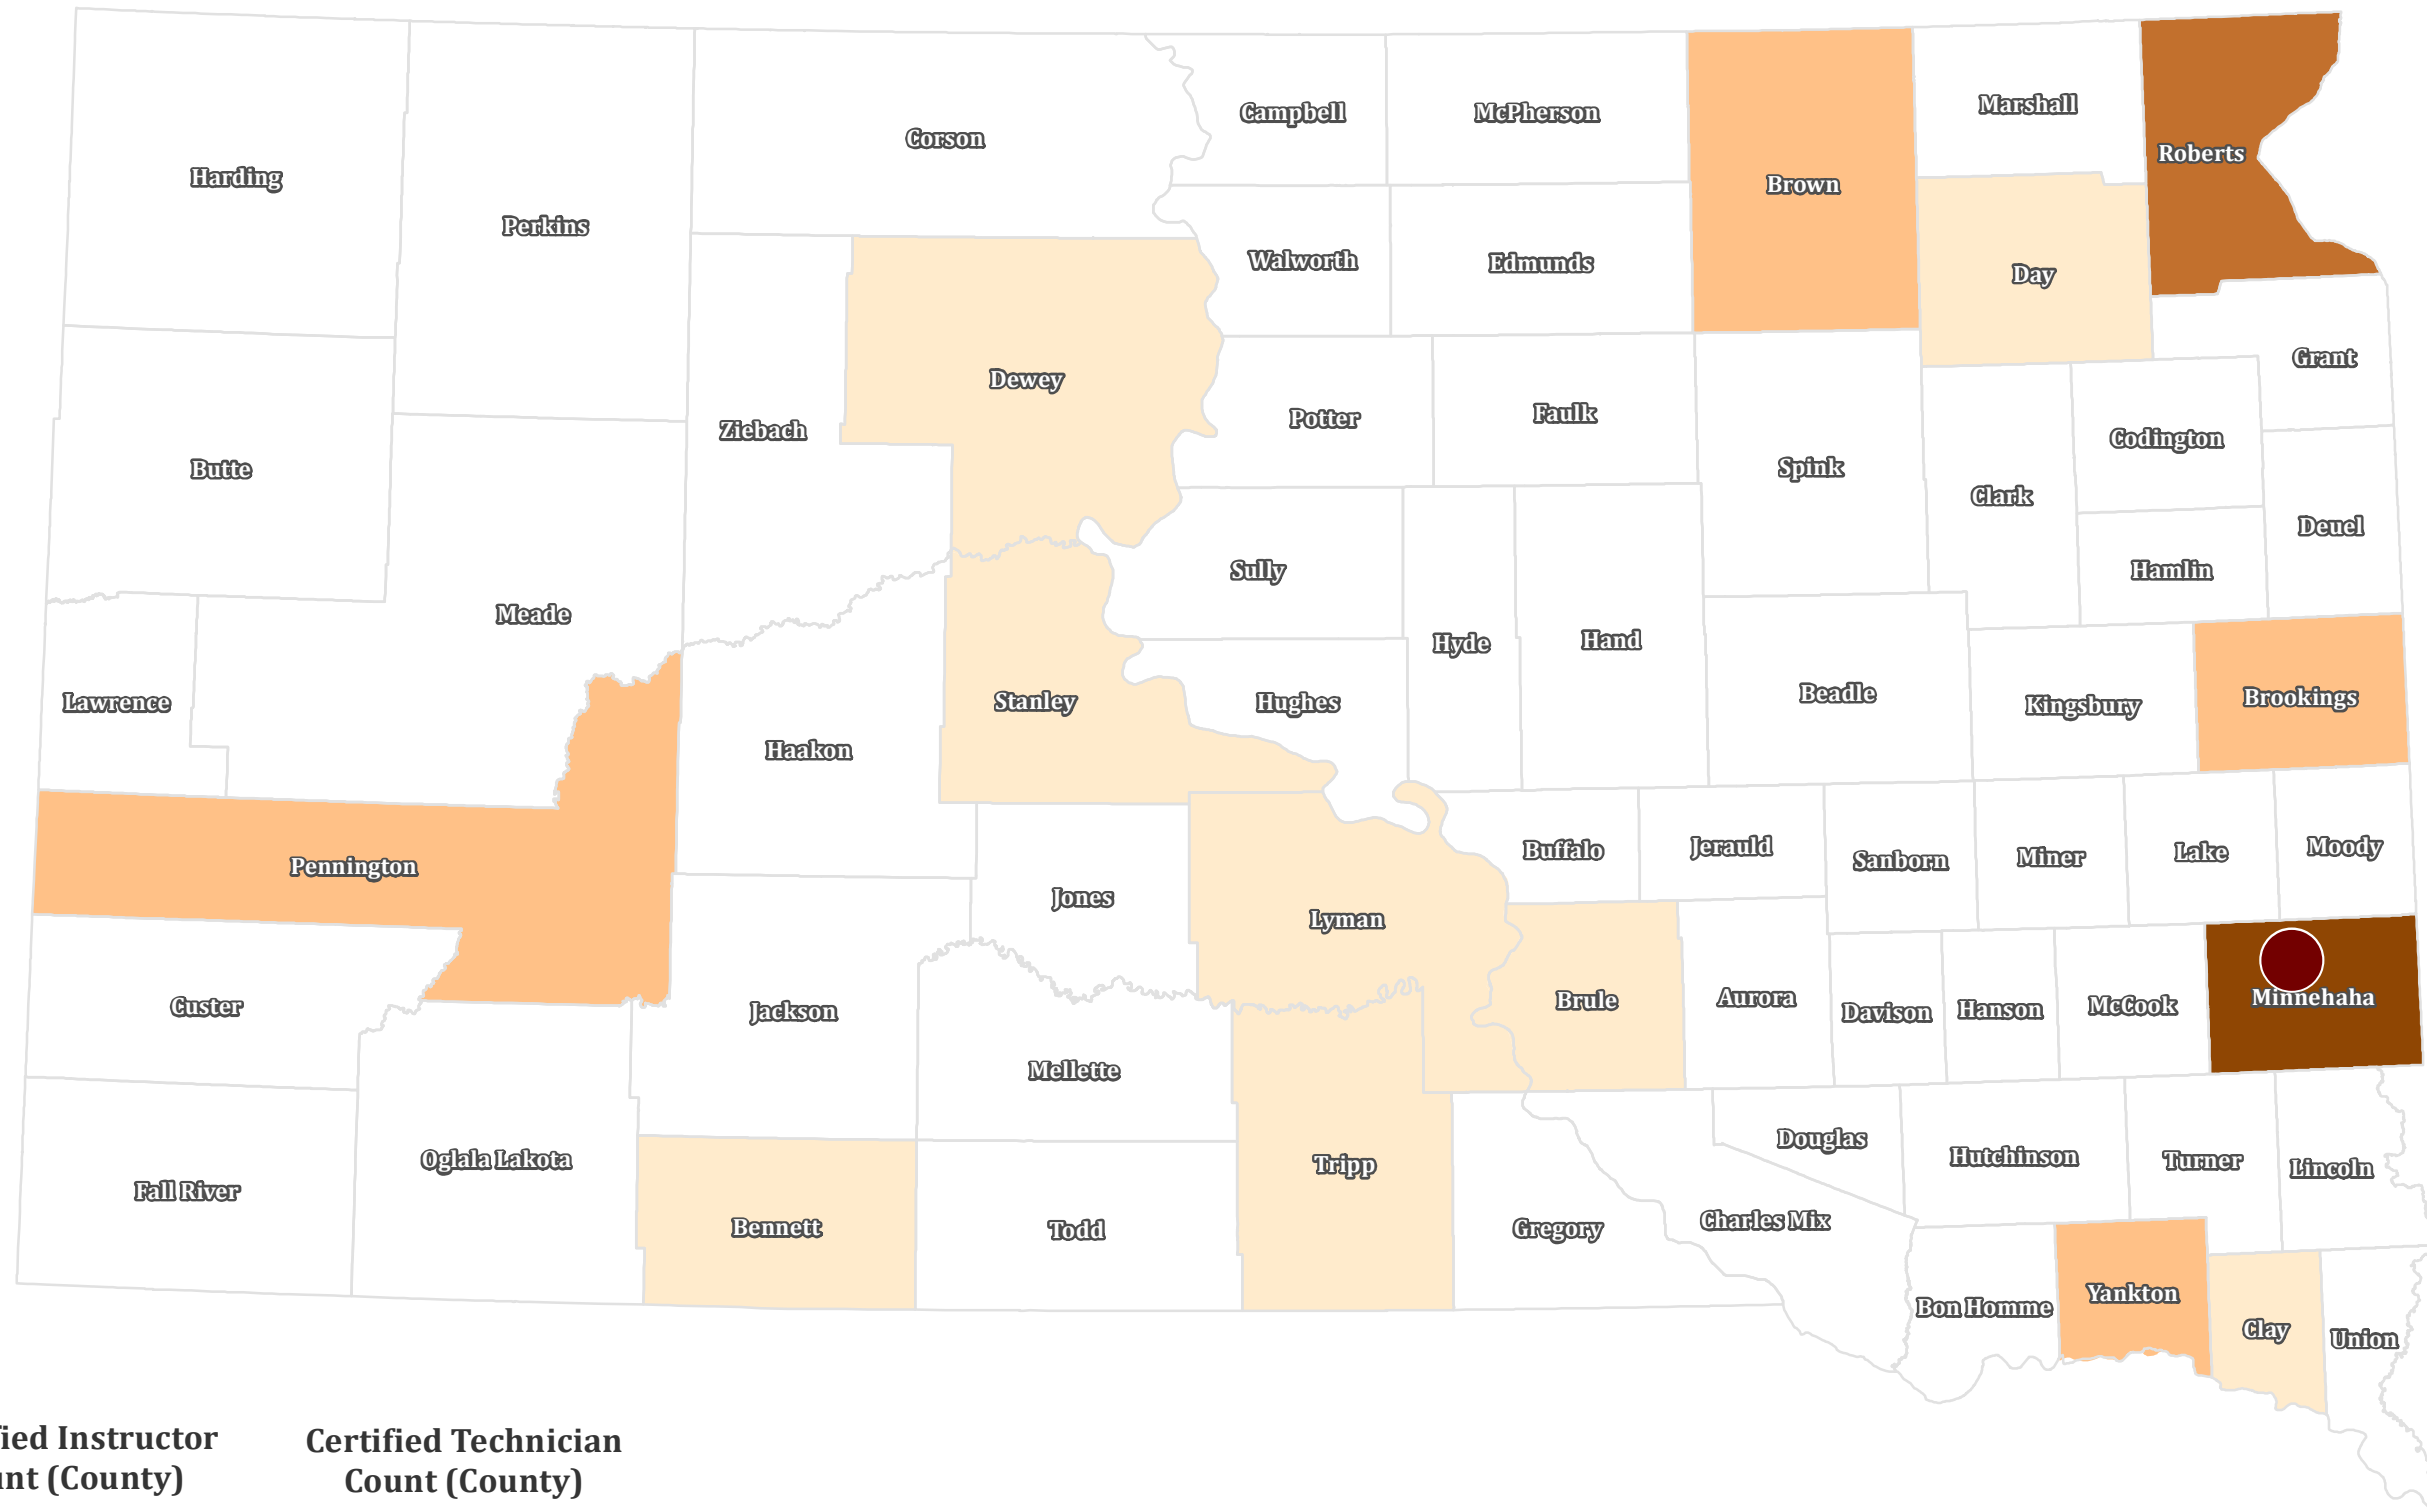

# South Dakota Certified Car Seat Technicians and Instructors

**Certified Instructor  
Count (County)**

**Certified Technician  
Count (County)**

6

0

1 - 2

3 - 4

5 - 20

21 - 110

Technician and instructor data based on August 2019 reported home address.

0 12.5 25 50 75 100 Miles

County	Techs	Instructors
Aurora	0	0
Beadle	0	0
Bennett	1	0
Bon Homme	0	0
Brookings	3	0
Brown	3	0
Brule	1	0
Buffalo	0	0
Butte	0	0
Campbell	0	0
Charles Mix	0	0
Clark	0	0
Clay	1	0
Codington	0	0
Corson	0	0
Custer	0	0
Davison	0	0
Day	1	0
Deuel	0	0
Dewey	2	0
Douglas	0	0
Edmunds	0	0
Fall River	0	0
Faulk	0	0
Grant	0	0
Gregory	0	0
Haakon	0	0
Hamlin	0	0
Hand	0	0
Hanson	0	0
Harding	0	0
Hughes	0	0
Hutchinson	0	0
Hyde	0	0
Jackson	0	0
Jerauld	0	0
Jones	0	0
Kingsbury	0	0
Lake	0	0
Lawrence	0	0
Lincoln	0	0
Lyman	1	0
Marshall	0	0
McCook	0	0
McPherson	0	0
Meade	0	0
Mellette	0	0
Miner	0	0
Minnehaha	108	6
Moody	0	0
Oglala Lakota	0	0
Pennington	4	0
Perkins	0	0
Potter	0	0
Roberts	7	0
Sanborn	0	0
Spink	0	0
Stanley	1	0
Sully	0	0
Todd	0	0
Tripp	1	0
Turner	0	0
Union	0	0
Walworth	0	0
Yankton	3	0
Ziebach	0	0