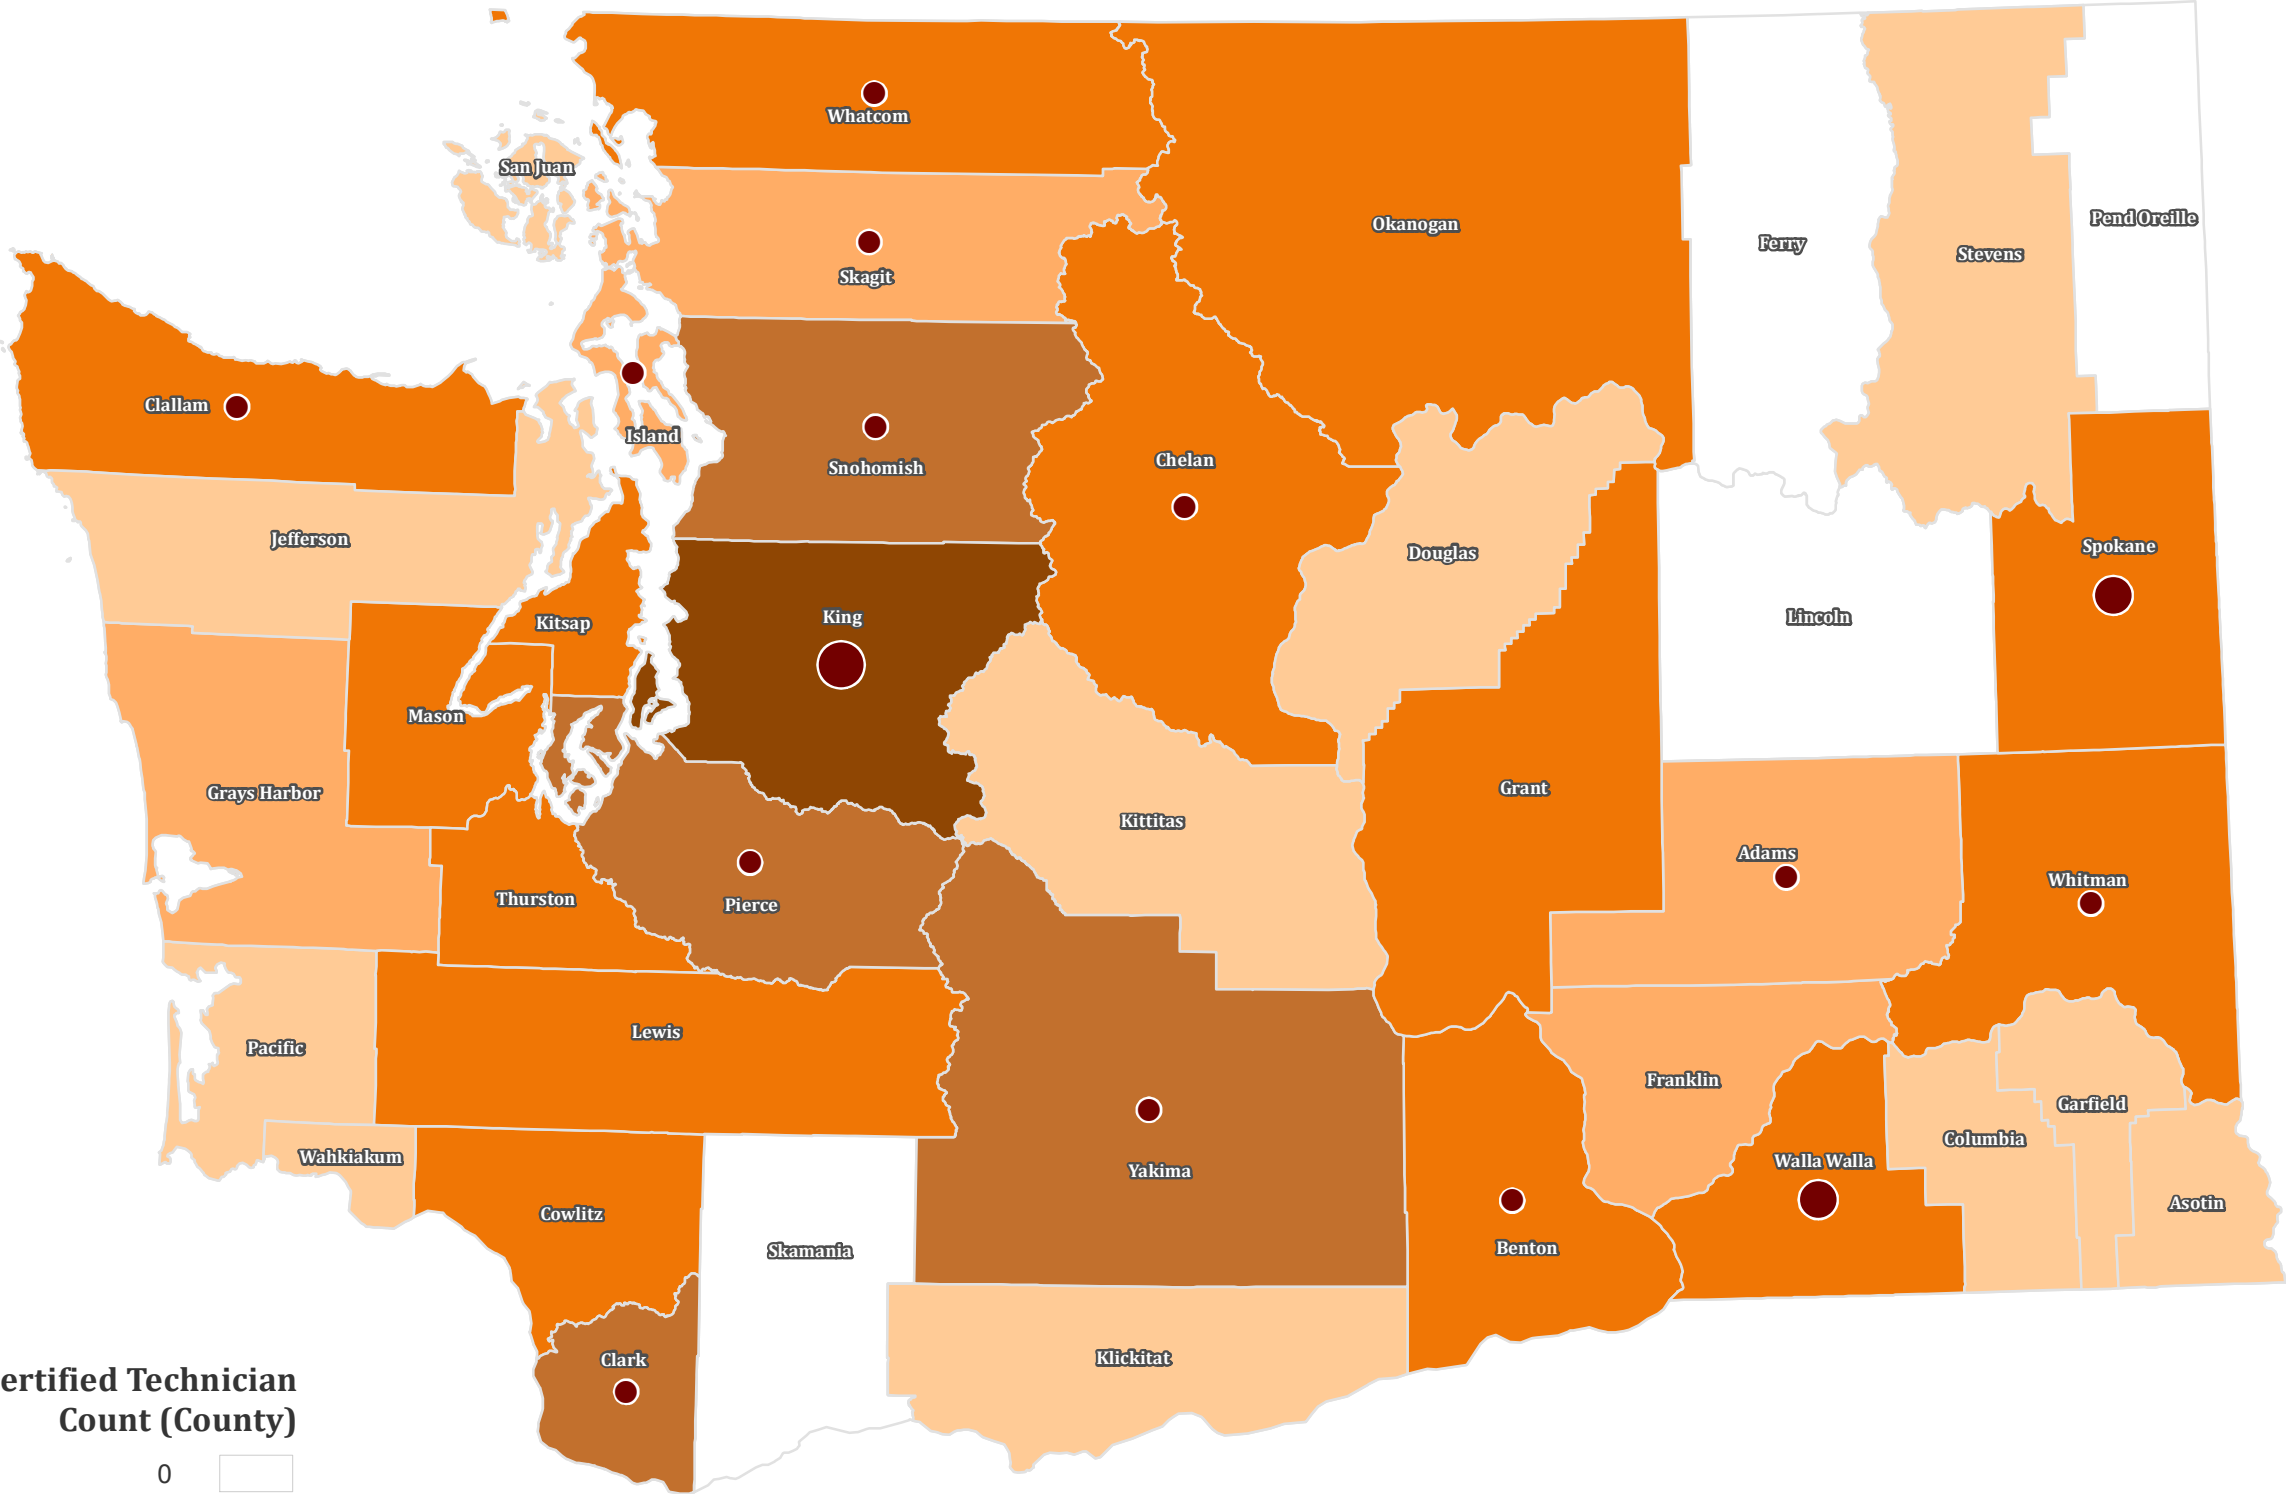

# Washington Certified Car Seat Technicians and Instructors

County	Techs	Instructors
Adams	7	1
Asotin	2	0
Benton	22	1
Chelan	16	1
Clallam	12	1
Clark	34	1
Columbia	1	0
Cowlitz	21	0
Douglas	2	0
Ferry	0	0
Franklin	10	0
Garfield	1	0
Grant	17	0
Grays Harbor	8	0
Island	6	2
Jefferson	4	0
King	93	6
Kitsap	13	0
Kittitas	4	0
Klickitat	3	0
Lewis	15	0
Lincoln	0	0
Mason	14	0
Okanogan	11	0
Pacific	3	0
Pend Oreille	0	0
Pierce	37	2
San Juan	1	0
Skagit	7	1
Skamania	0	0
Snohomish	44	1
Spokane	14	5
Stevens	1	0
Thurston	18	0
Wahkiakum	2	0
Walla Walla	16	3
Whatcom	11	1
Whitman	13	1
Yakima	26	1