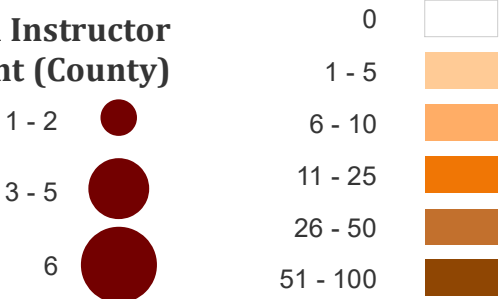

County	Techs	Instructors
Adams	7	1
Asotin	2	0
Benton	22	1
Chelan	16	1
Clallam	12	1
Clark	34	1
Columbia	1	0
Cowlitz	21	0
Douglas	2	0
Ferry	0	0
Franklin	10	0
Garfield	1	0
Grant	17	0
Grays Harbor	8	0
Island	6	2
Jefferson	4	0
King	93	6
Kitsap	13	0
Kittitas	4	0
Klickitat	3	0
Lewis	15	0
Lincoln	0	0
Mason	14	0
Okanogan	11	0
Pacific	3	0
Pend Oreille	0	0
Pierce	37	2
San Juan	1	0
Skagit	7	1
Skamania	0	0
Snohomish	44	1
Spokane	14	5
Stevens	1	0
Thurston	18	0
Wahkiakum	2	0
Walla Walla	16	3
Whatcom	11	1
Whitman	13	1
Yakima	26	1

Certified Technician Count (County)

Certified Instructor Count (County)