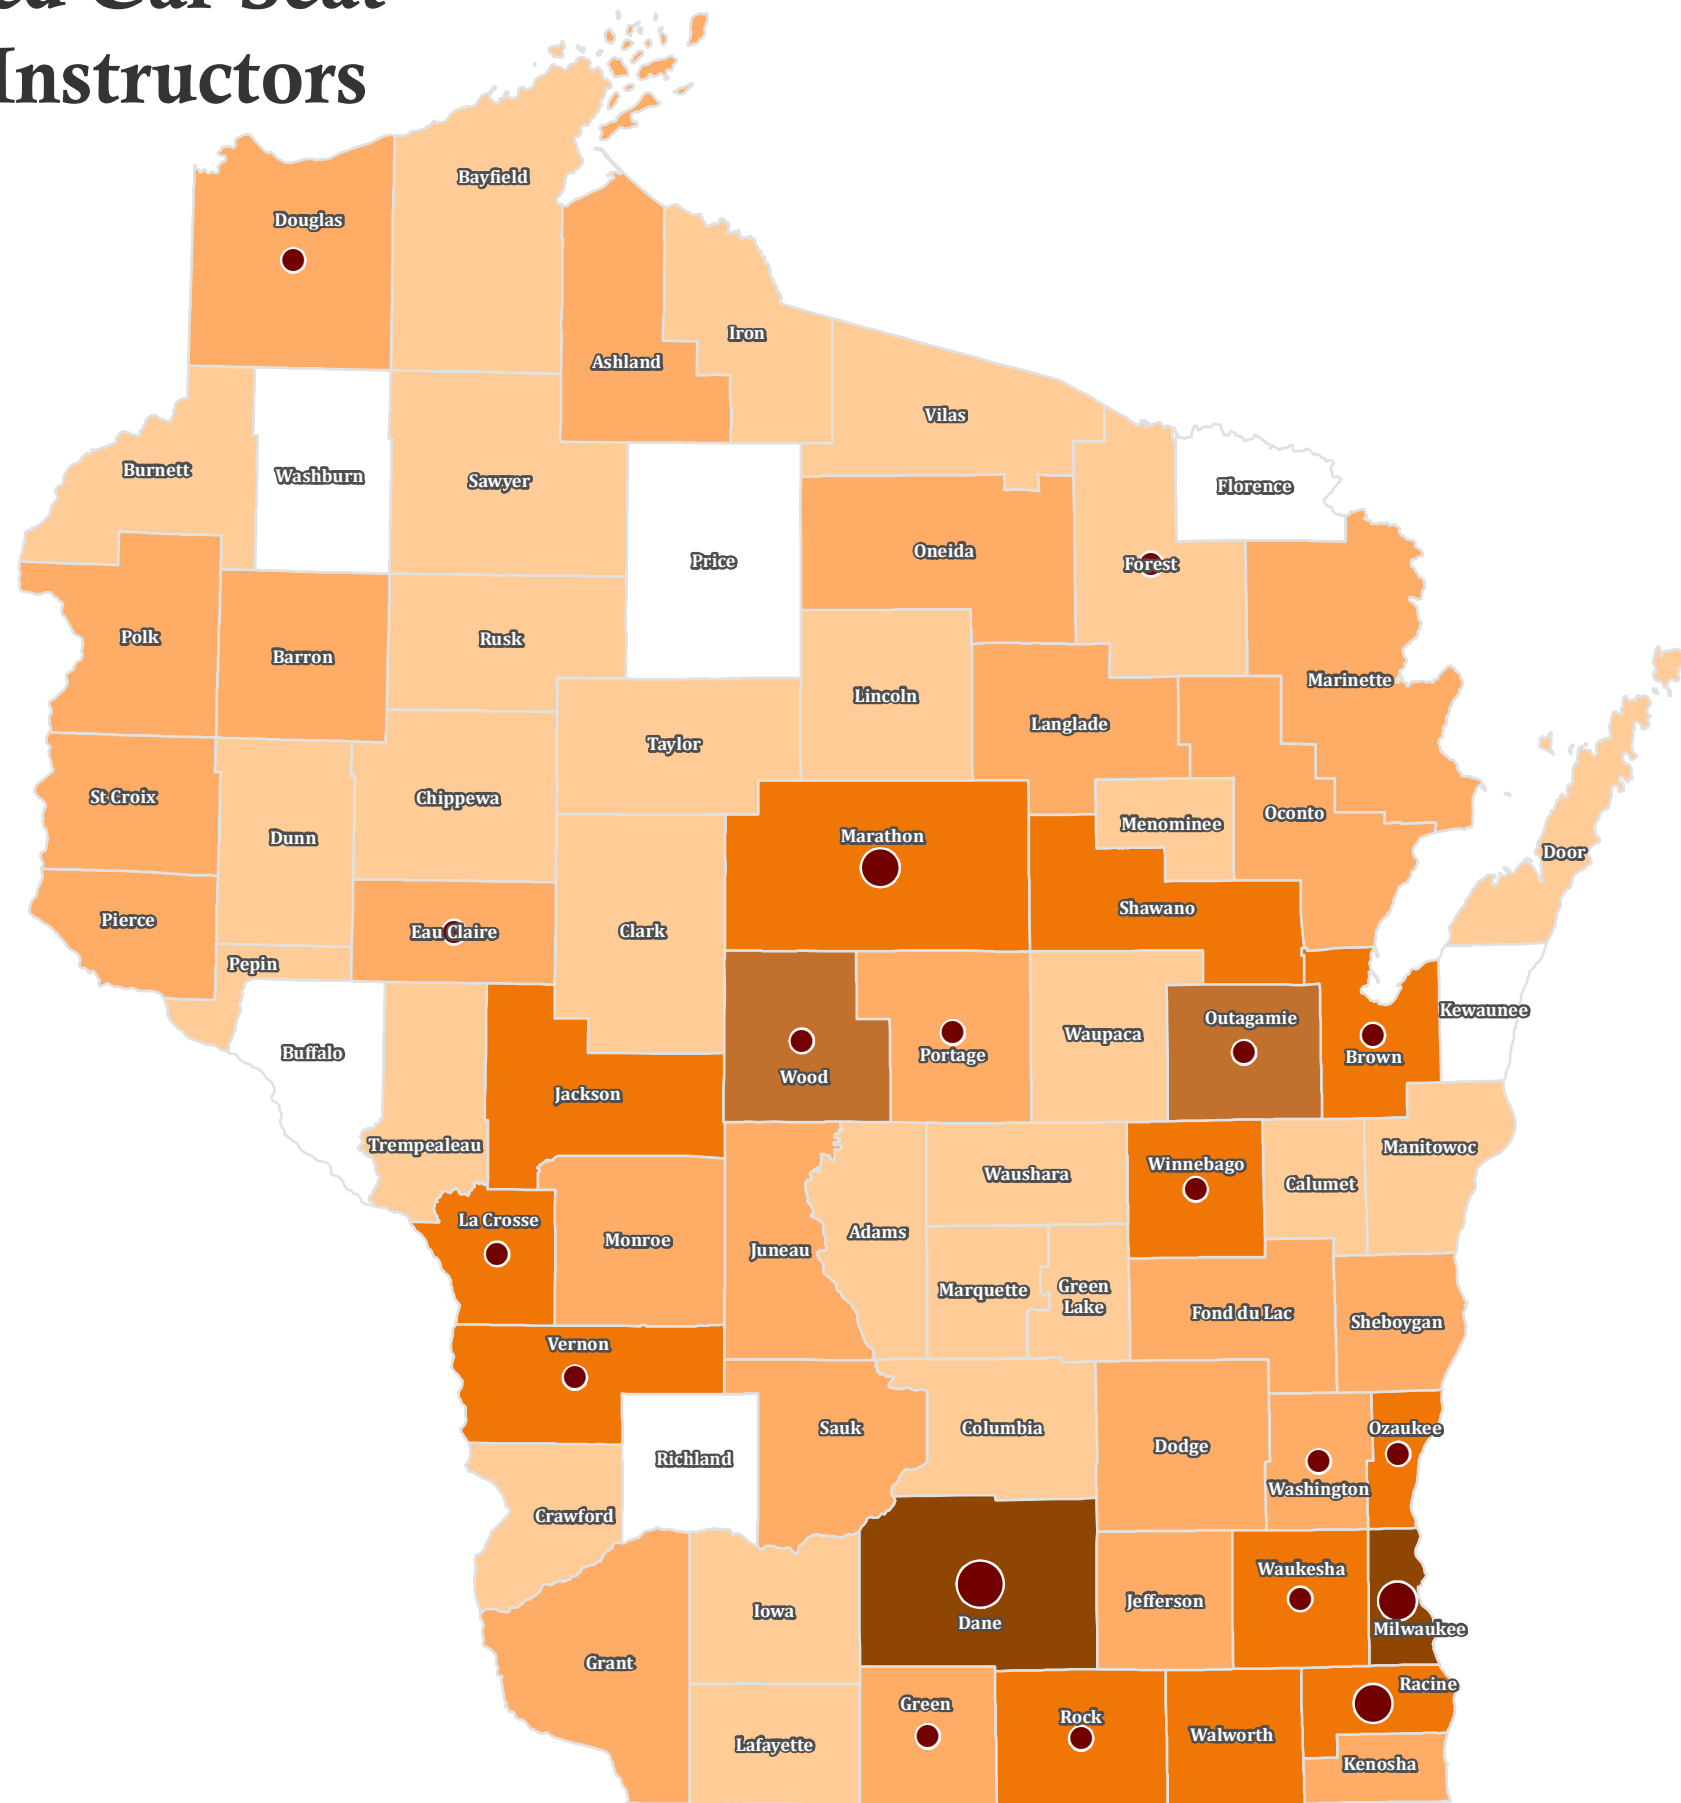

Wisconsin Certified Car Seat Technicians and Instructors

County	Techs	Instructors	County	Techs	Instructors
Adams	2	0	Marathon	16	5
Ashland	9	0	Marinette	8	0
Barron	6	0	Marquette	1	0
Bayfield	5	0	Menominee	2	0
Brown	22	1	Milwaukee	94	4
Buffalo	0	0	Monroe	10	0
Burnett	1	0	Oconto	7	0
Calumet	2	0	Oneida	6	0
Chippewa	4	0	Outagamie	26	1
Clark	3	0	Ozaukee	14	1
Columbia	4	0	Pepin	1	0
Crawford	4	0	Pierce	7	0
Dane	84	6	Polk	7	0
Dodge	9	0	Portage	9	1
Door	1	0	Price	0	0
Douglas	10	1	Racine	18	4
Dunn	4	0	Richland	0	0
Eau Claire	10	1	Rock	15	2
Fond du Lac	6	0	Rusk	2	0
Forest	5	1	Sauk	9	0
Grant	6	0	Sawyer	4	0
Green	8	1	Shawano	15	0
Green Lake	1	0	Sheboygan	10	0
Iowa	2	0	St. Croix	10	0
Iron	1	0	Taylor	1	0
Jackson	13	0	Trempealeau	5	0
Jefferson	7	0	Vernon	12	1
Juneau	6	0	Vilas	2	0
Kenosha	6	0	Walworth	13	0
Kewaunee	0	0	Washburn	0	0
La Crosse	17	1	Washington	7	1
Lafayette	1	0	Waukesha	24	1
Langlade	9	0	Waupaca	1	0
Lincoln	3	0	Waushara	3	0
Manitowoc	3	0	Winnebago	18	2
			Wood	34	2

Technician and instructor data based on August 2019 reported home address.