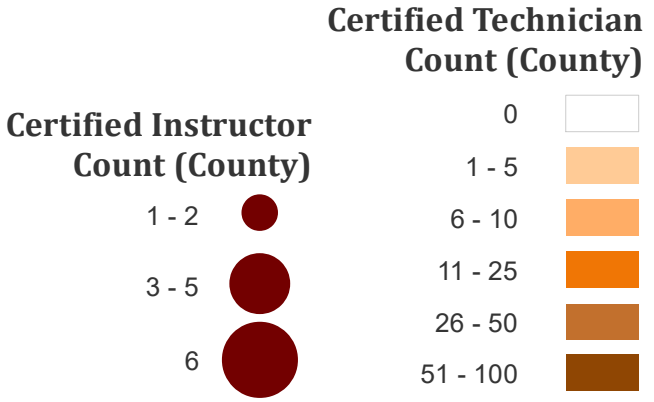

Wisconsin Certified Car Seat Technicians and Instructors

County	Techs	Instructors	County	Techs	Instructors
Adams	2	0	Marathon	16	5
Ashland	9	0	Marinette	8	0
Barron	6	0	Marquette	1	0
Bayfield	5	0	Menominee	2	0
Brown	22	1	Milwaukee	94	4
Buffalo	0	0	Monroe	10	0
Burnett	1	0	Oconto	7	0
Calumet	2	0	Oneida	6	0
Chippewa	4	0	Outagamie	26	1
Clark	3	0	Ozaukee	14	1
Columbia	4	0	Pepin	1	0
Crawford	4	0	Pierce	7	0
Dane	84	6	Polk	7	0
Dodge	9	0	Portage	9	1
Door	1	0	Price	0	0
Douglas	10	1	Racine	18	4
Dunn	4	0	Richland	0	0
Eau Claire	10	1	Rock	15	2
Fond du Lac	6	0	Rusk	2	0
Forest	5	1	Sauk	9	0
Grant	6	0	Sawyer	4	0
Green	8	1	Shawano	15	0
Green Lake	1	0	Sheboygan	10	0
Iowa	2	0	St. Croix	10	0
Iron	1	0	Taylor	1	0
Jackson	13	0	Trempealeau	5	0
Jefferson	7	0	Vernon	12	1
Juneau	6	0	Vilas	2	0
Kenosha	6	0	Walworth	13	0
Kewaunee	0	0	Washburn	0	0
La Crosse	17	1	Washington	7	1
Lafayette	1	0	Waukesha	24	1
Langlade	9	0	Waupaca	1	0
Lincoln	3	0	Waushara	3	0
Manitowoc	3	0	Winnebago	18	2
			Wood	34	2