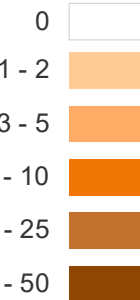

# Wyoming Certified Car Seat Technicians and Instructors

Certified Instructor Count (County)

Certified Technician Count (County)

County	Techs	Instructors
Albany	23	2
Big Horn	2	0
Campbell	6	1
Carbon	10	0
Converse	4	0
Crook	1	0
Fremont	18	1
Goshen	4	0
Hot Springs	2	0
Johnson	5	0
Laramie	46	3
Lincoln	6	1
Natrona	19	0
Niobrara	0	0
Park	6	0
Platte	2	0
Sheridan	11	0
Sublette	6	0
Sweetwater	18	2
Teton	8	1
Uinta	4	0
Washakie	4	0
Weston	1	0