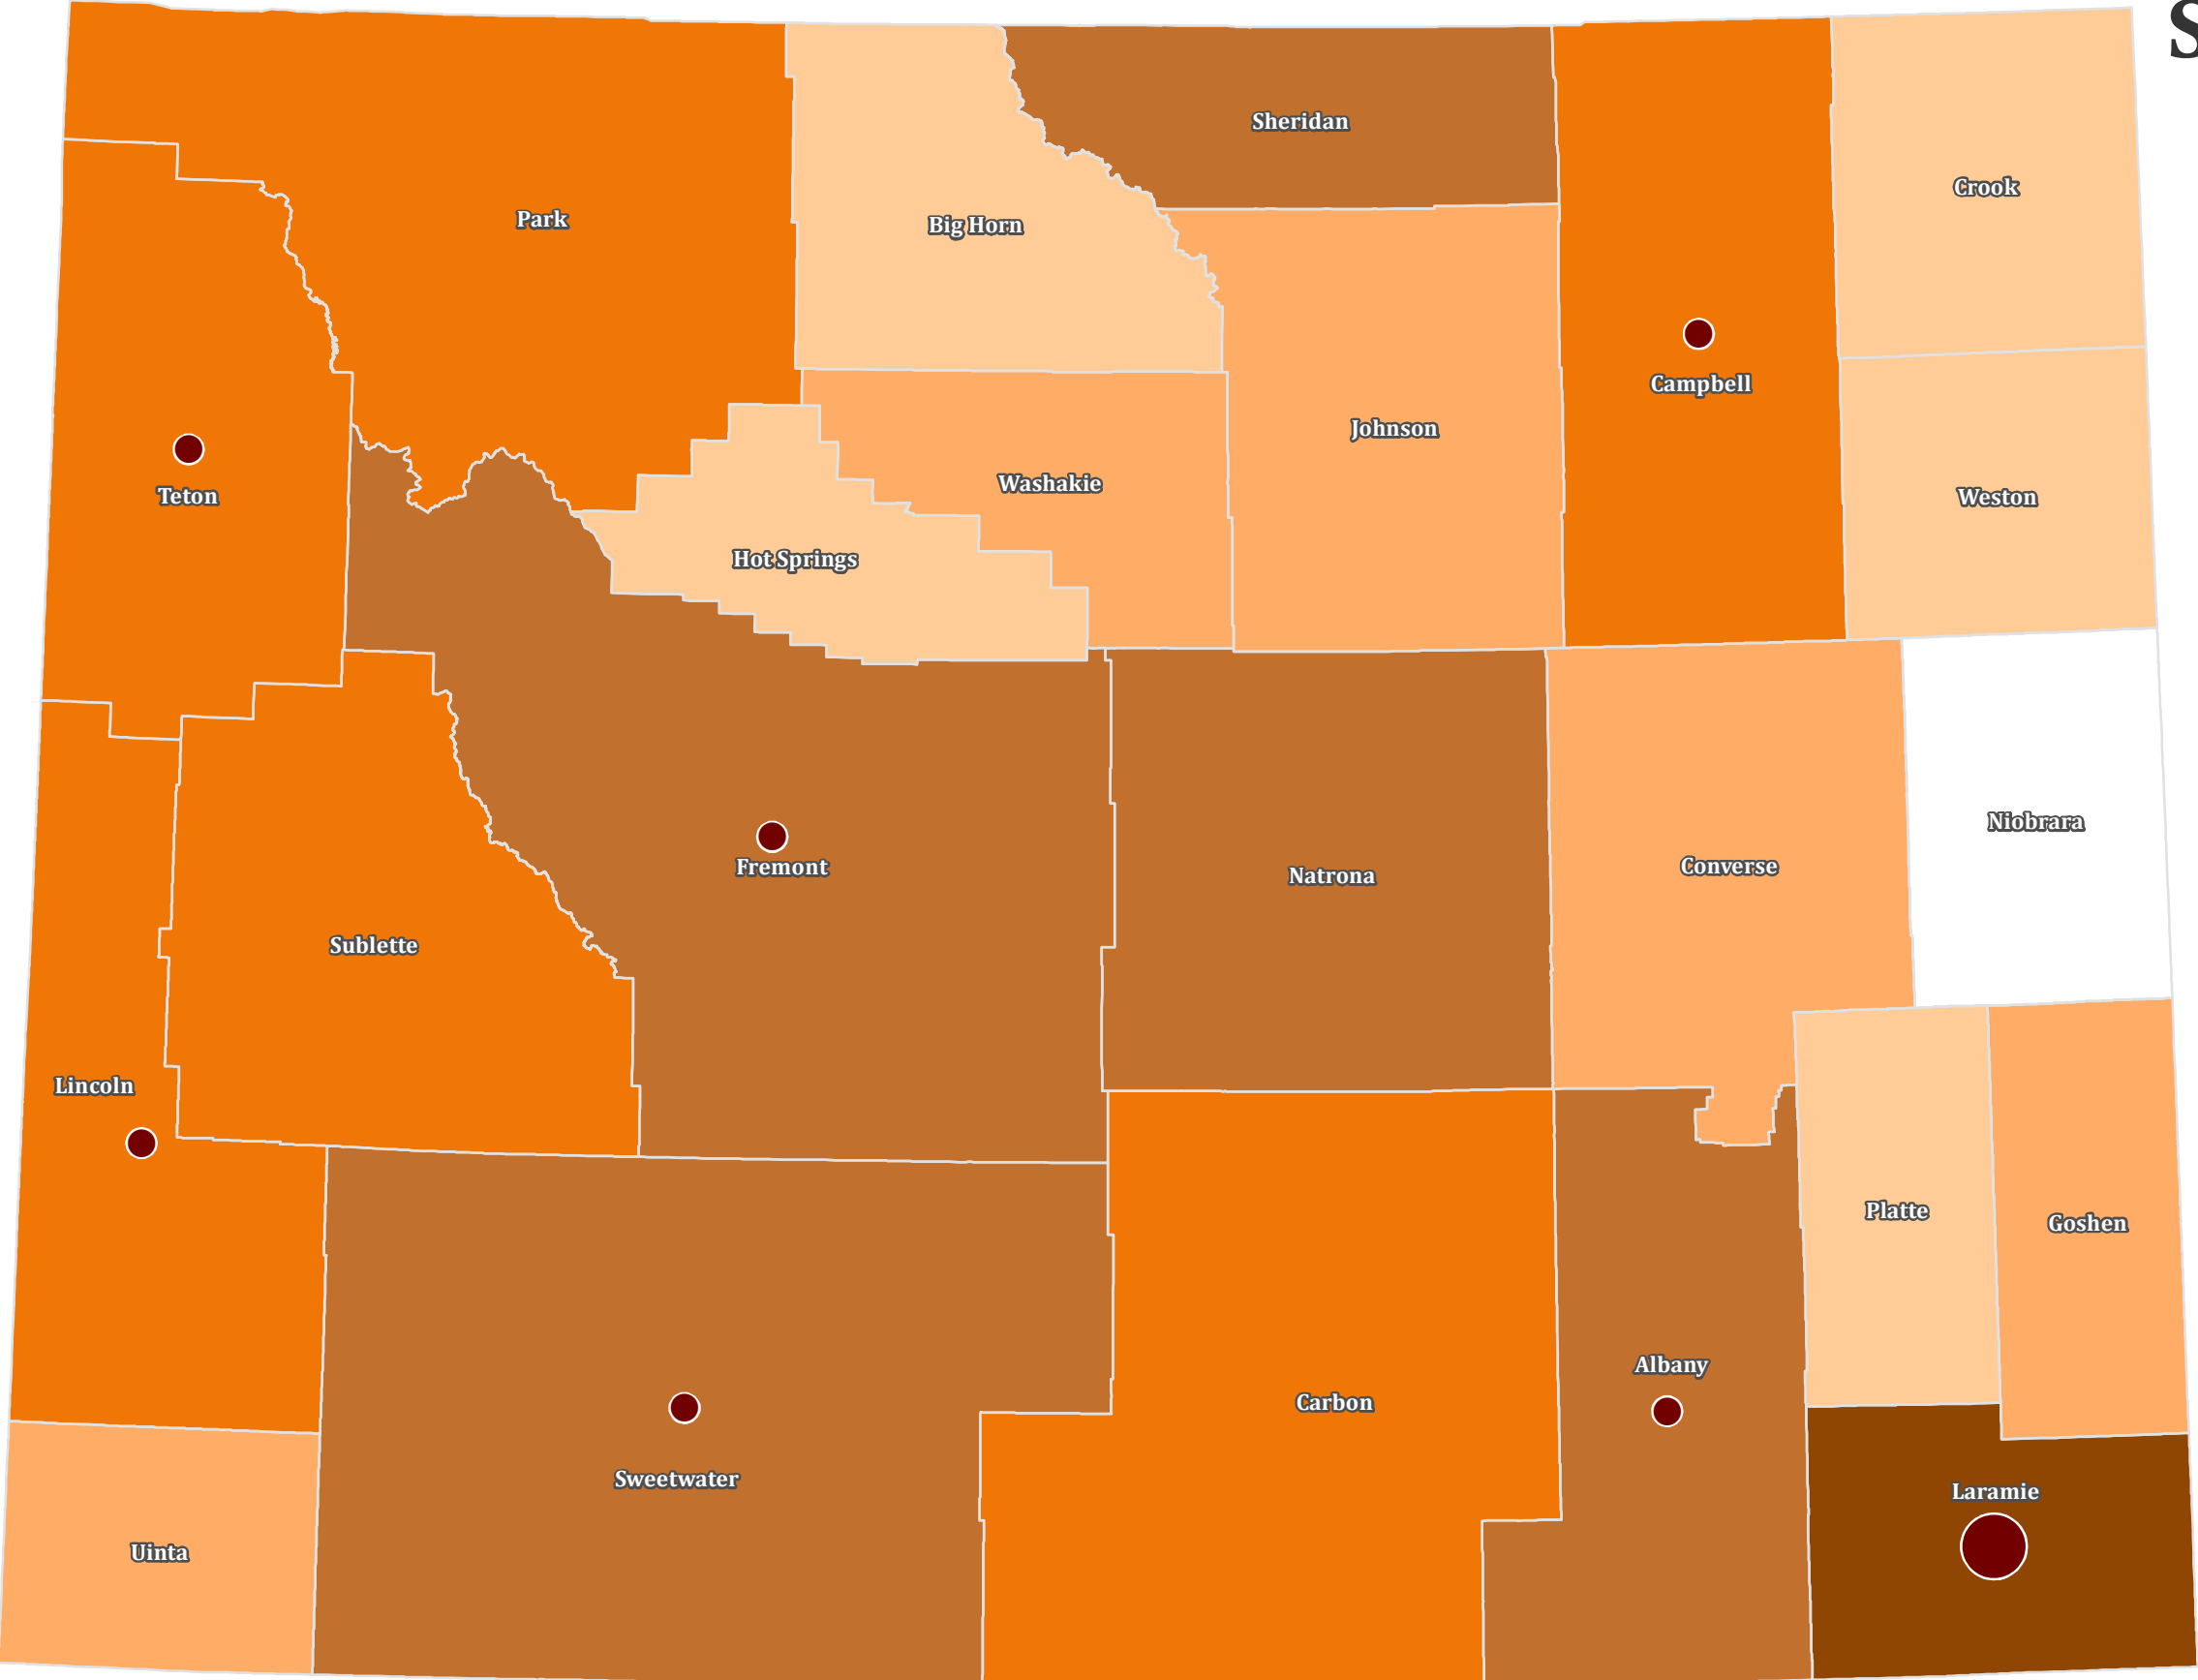

# Wyoming Certified Car Seat Technicians and Instructors

Certified Instructor Count (County)

Certified Technician Count (County)

County	Techs	Instructors
Albany	23	2
Big Horn	2	0
Campbell	6	1
Carbon	10	0
Converse	4	0
Crook	1	0
Fremont	18	1
Goshen	4	0
Hot Springs	2	0
Johnson	5	0
Laramie	46	3
Lincoln	6	1
Natrona	19	0
Niobrara	0	0
Park	6	0
Platte	2	0
Sheridan	11	0
Sublette	6	0
Sweetwater	18	2
Teton	8	1
Uinta	4	0
Washakie	4	0
Weston	1	0

Technician and instructor data based on August 2019 reported home address.