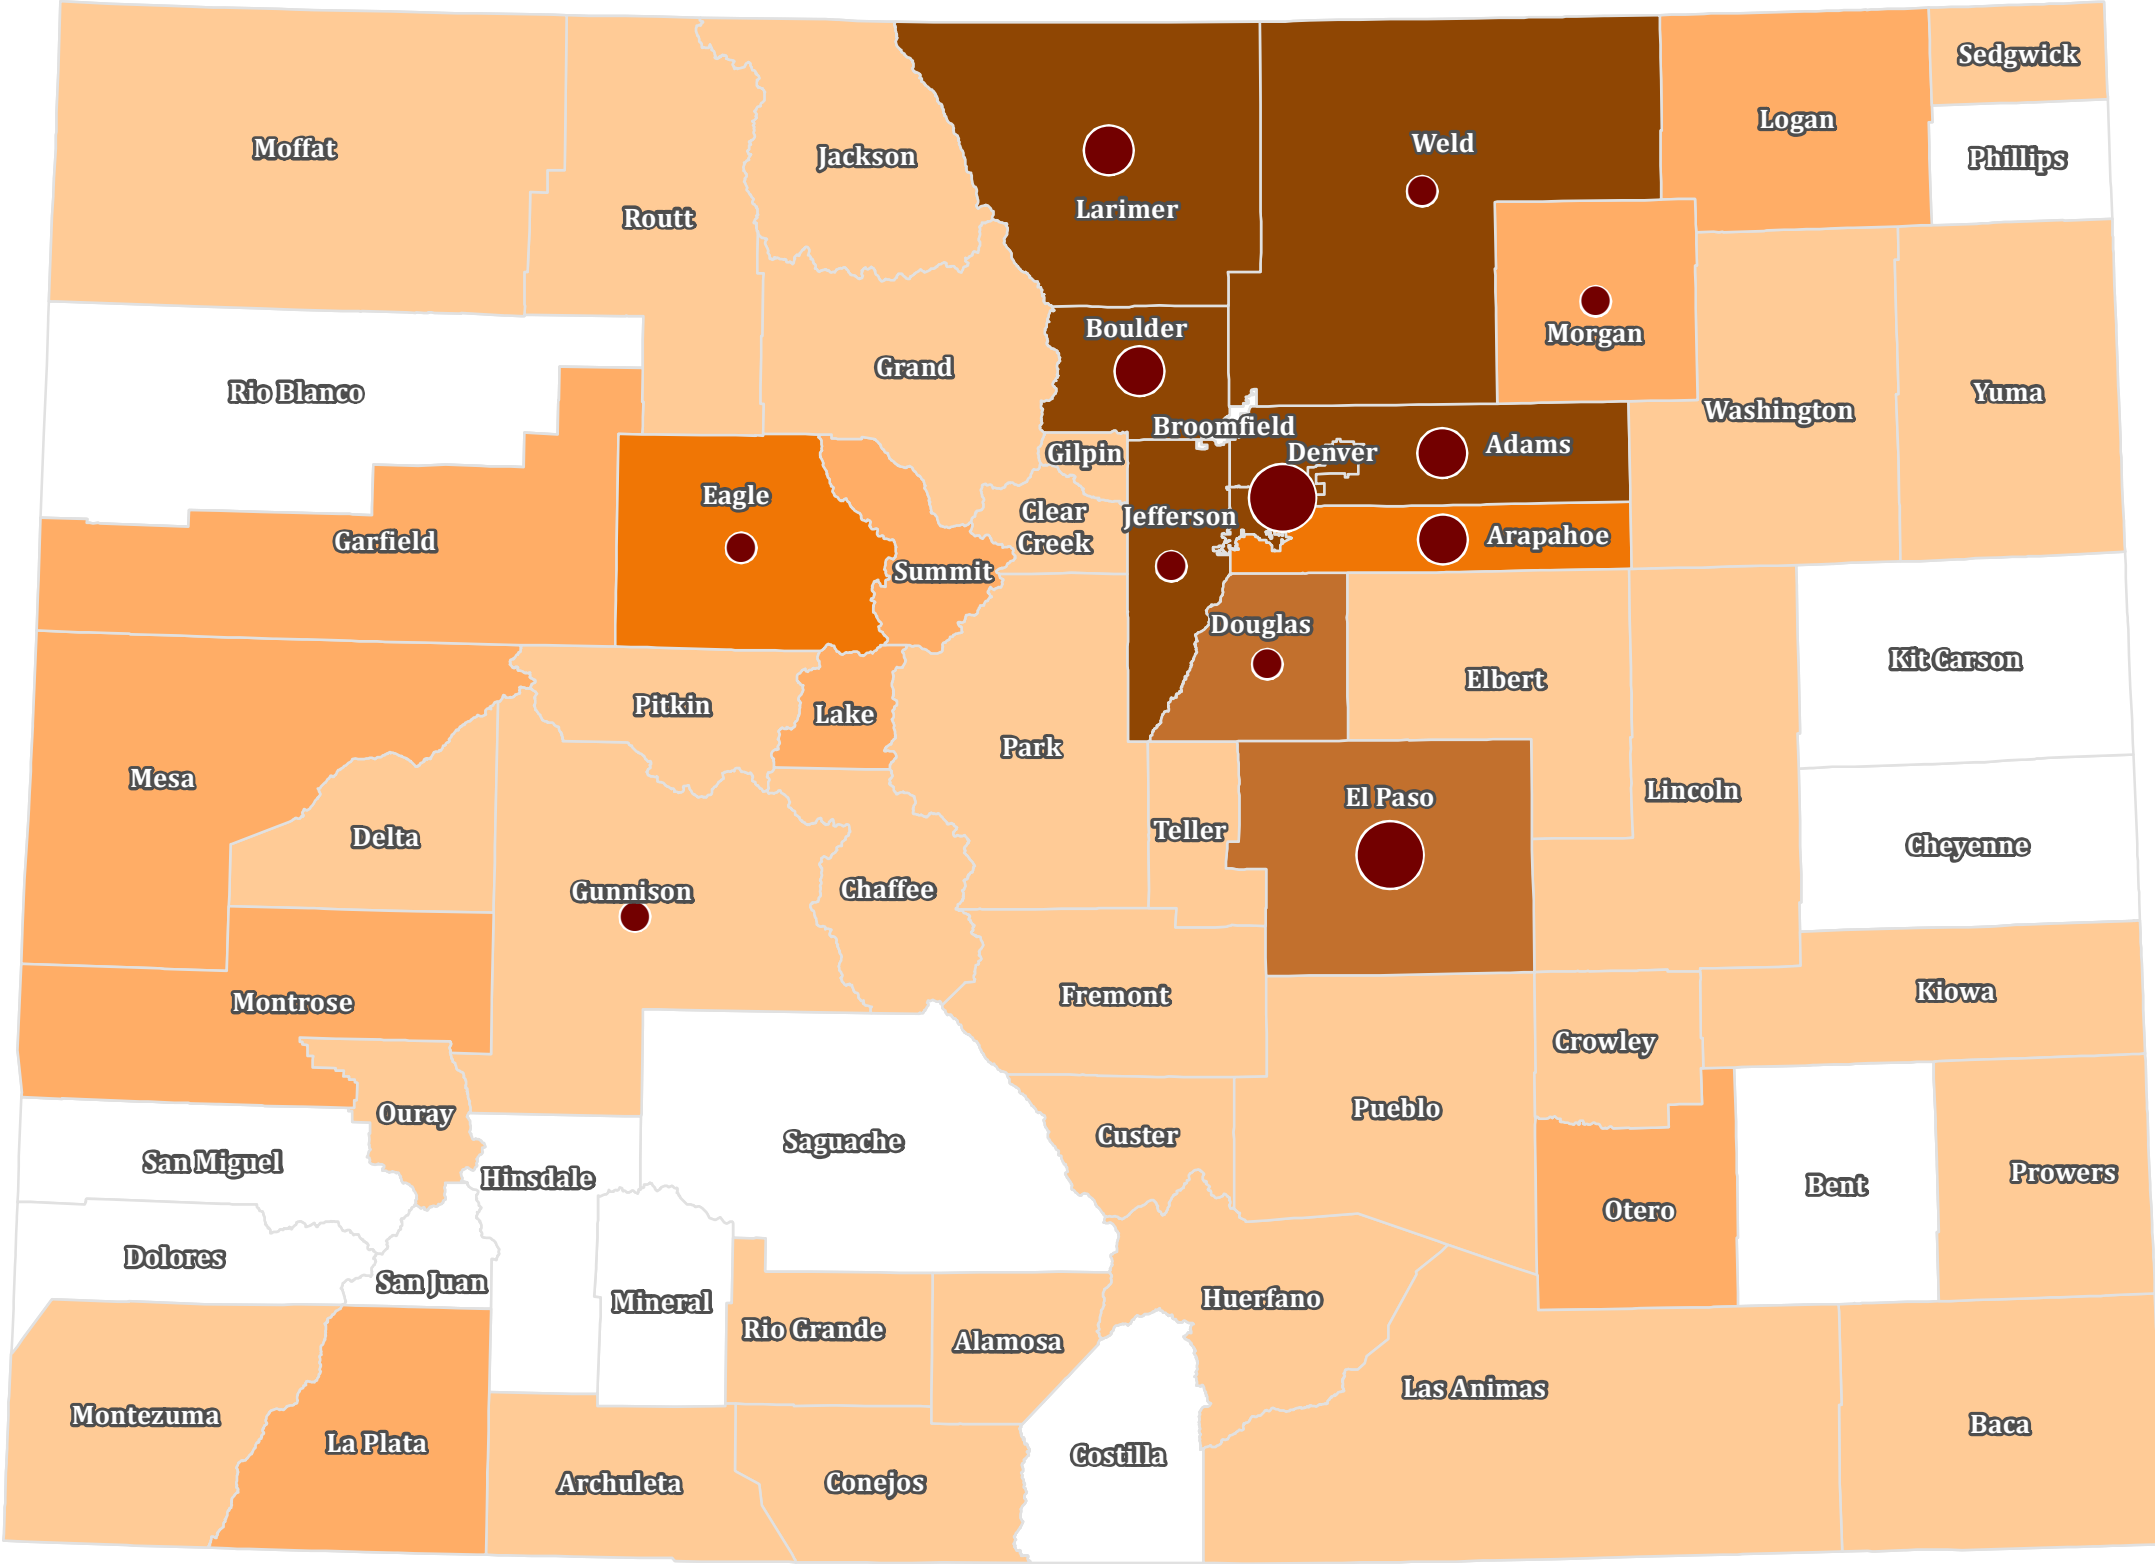

# Colorado Certified Car Seat Technicians and Instructors

County	Techs	Instructors
Adams	104	3
Alamosa	3	0
Arapahoe	30	4
Archuleta	1	0
Baca	2	0
Bent	0	0
Boulder	127	3
Broomfield	0	0
Chaffee	7	0
Cheyenne	0	0
Clear Creek	1	0
Conejos	2	0
Costilla	0	0
Crowley	1	0
Custer	2	0
Delta	8	0
Denver	168	9
Dolores	0	0
Douglas	76	1
Eagle	25	1
El Paso	88	6
Elbert	2	0
Fremont	4	0
Garfield	17	0
Gilpin	1	0
Grand	8	0
Gunnison	7	1
Hinsdale	0	0
Huerfano	2	0
Jackson	1	0
Jefferson	103	1
Kiowa	1	0
Kit Carson	0	0
La Plata	14	0
Lake	11	0
Larimer	112	3
Las Animas	3	0
Lincoln	5	0
Logan	16	0
Mesa	11	0
Mineral	0	0
Moffat	4	0
Montezuma	7	0
Montrose	11	0
Morgan	18	2
Otero	16	0
Ouray	2	0
Park	2	0
Phillips	0	0
Pitkin	4	0
Prowers	3	0
Pueblo	10	0
Rio Blanco	0	0
Rio Grande	2	0
Routt	5	0
Saguache	0	0
San Juan	0	0
San Miguel	0	0
Sedgwick	1	0
Summit	11	0
Teller	5	0
Washington	4	0
Weld	155	2
Yuma	5	0

Technician and instructor data based on August 2019 reported home address.