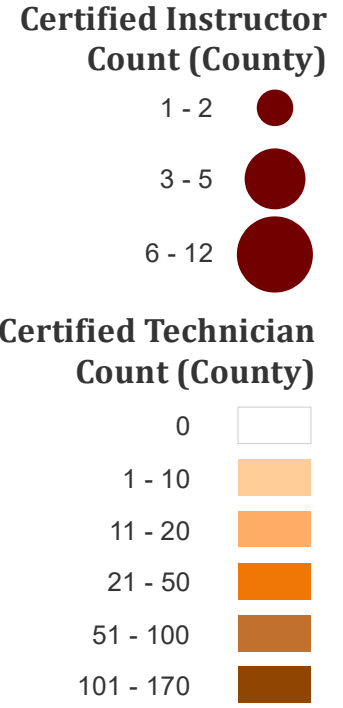

# Colorado Certified Car Seat Technicians and Instructors

County	Techs	Instructors
Adams	104	3
Alamosa	3	0
Arapahoe	30	4
Archuleta	1	0
Baca	2	0
Bent	0	0
Boulder	127	3
Broomfield	0	0
Chaffee	7	0
Cheyenne	0	0
Clear Creek	1	0
Conejos	2	0
Costilla	0	0
Crowley	1	0
Custer	2	0
Delta	8	0
Denver	168	9
Dolores	0	0
Douglas	76	1
Eagle	25	1
El Paso	88	6
Elbert	2	0
Fremont	4	0
Garfield	17	0
Gilpin	1	0
Grand	8	0
Gunnison	7	1
Hinsdale	0	0
Huerfano	2	0
Jackson	1	0
Jefferson	103	1
Kiowa	1	0
Kit Carson	0	0
La Plata	14	0
Lake	11	0
Larimer	112	3
Las Animas	3	0
Lincoln	5	0
Logan	16	0
Mesa	11	0
Mineral	0	0
Moffat	4	0
Montezuma	7	0
Montrose	11	0
Morgan	18	2
Otero	16	0
Ouray	2	0
Park	2	0
Phillips	0	0
Pitkin	4	0
Prowers	3	0
Pueblo	10	0
Rio Blanco	0	0
Rio Grande	2	0
Routt	5	0
Saguache	0	0
San Juan	0	0
San Miguel	0	0
Sedgwick	1	0
Summit	11	0
Teller	5	0
Washington	4	0
Weld	155	2
Yuma	5	0