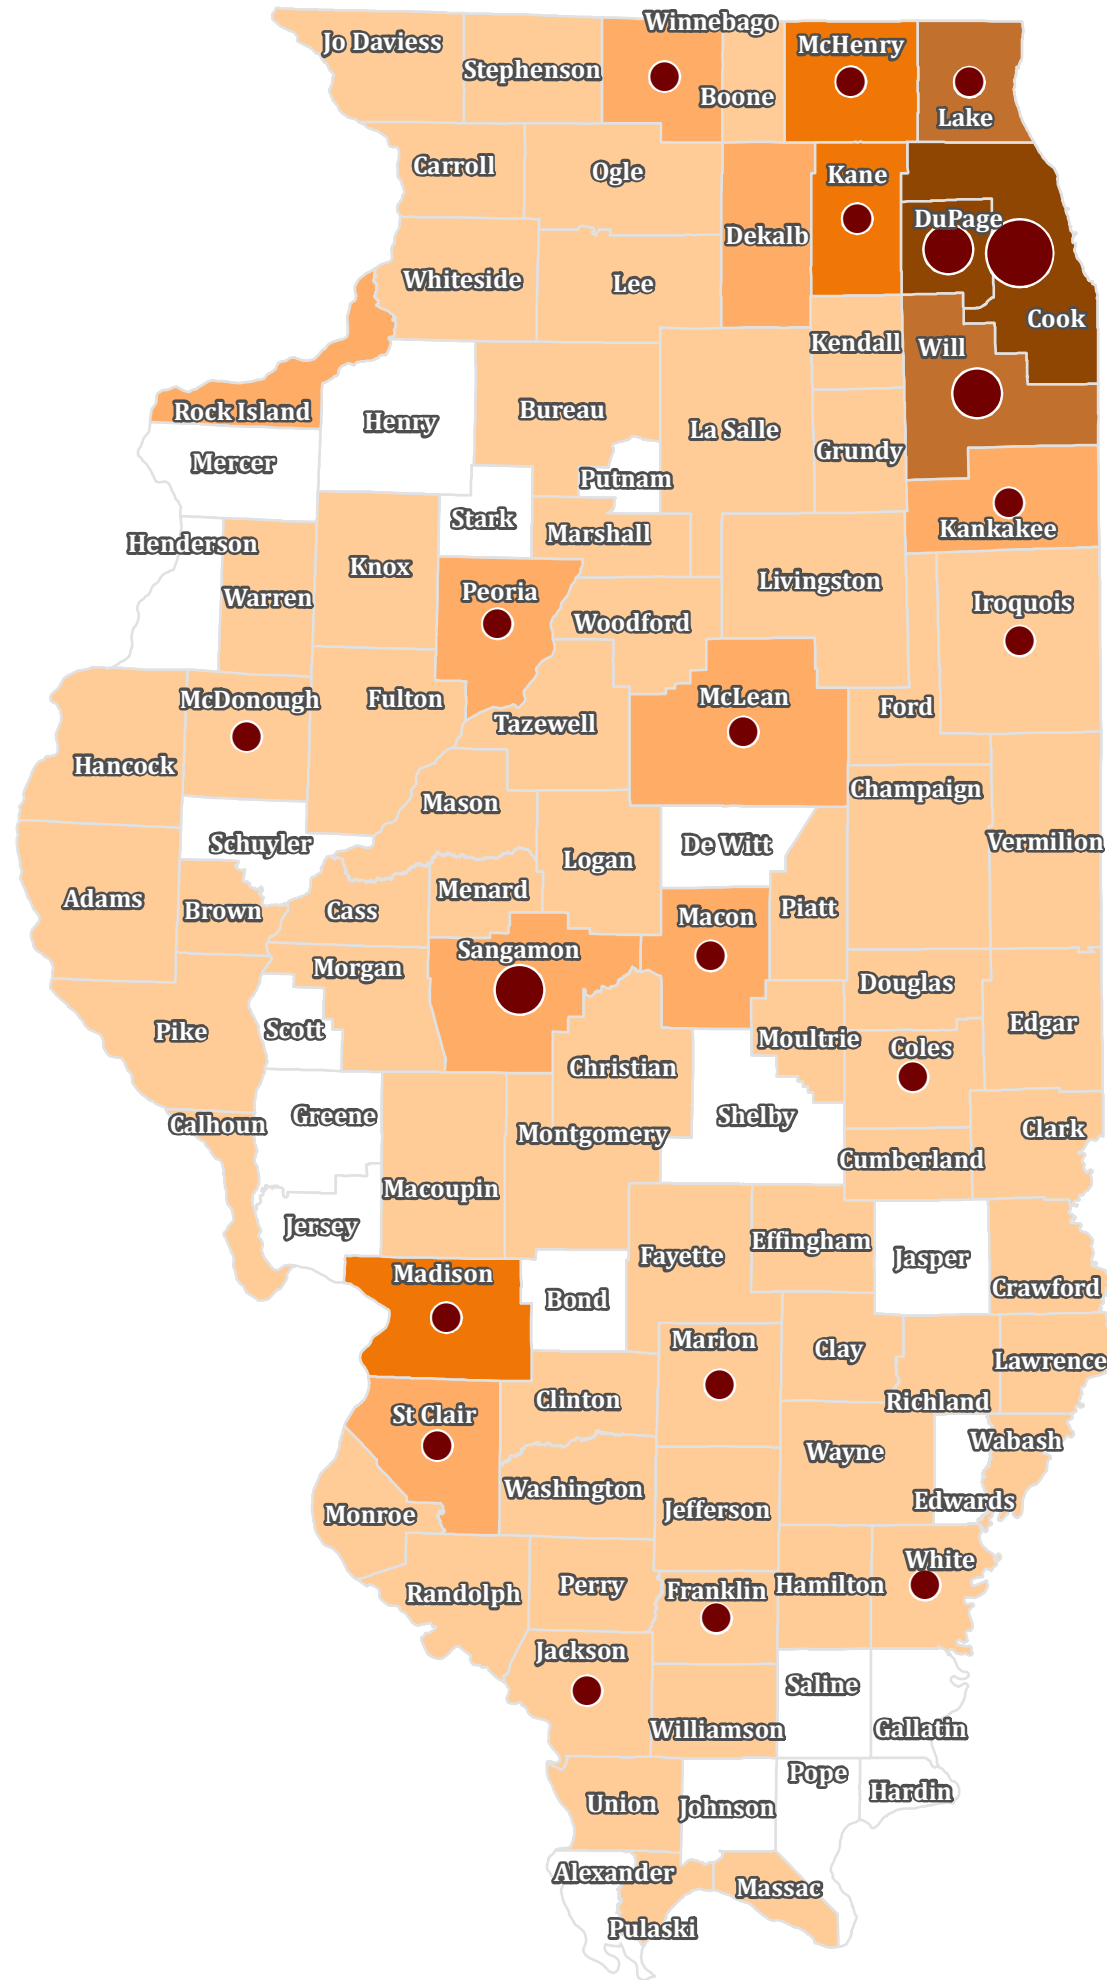

Illinois Certified Car Seat Technicians and Instructors

County	Techs	Instructors	County	Techs	Instructors
Adams	22	0	Lee	8	0
Alexander	0	0	Livingston	2	0
Bond	0	0	Logan	1	0
Boone	19	0	Macon	28	2
Brown	1	0	Macoupin	6	0
Bureau	9	0	Madison	73	1
Calhoun	1	0	Marion	21	2
Carroll	3	0	Marshall	2	0
Cass	4	0	Mason	8	0
Champaign	18	0	Massac	8	0
Christian	6	0	McDonough	5	1
Clark	1	0	McHenry	58	1
Clay	3	0	McLean	37	2
Clinton	6	0	Menard	2	0
Coles	6	1	Mercer	0	0
Cook	478	17	Monroe	16	0
Crawford	24	0	Montgomery	2	0
Cumberland	2	0	Morgan	4	0
De Witt	0	0	Moultrie	3	0
DeKalb	28	0	Ogle	5	0
Douglas	4	0	Peoria	34	4
DuPage	175	8	Perry	8	0
Edgar	6	0	Piatt	1	0
Edwards	0	0	Pike	1	0
Effingham	12	0	Pope	0	0
Fayette	2	0	Pulaski	2	0
Ford	4	0	Putnam	0	0
Franklin	12	1	Randolph	1	0
Fulton	5	0	Richland	10	0
Gallatin	0	0	Rock Island	33	0
Greene	0	0	Saline	0	0
Grundy	17	0	Sangamon	50	6
Hamilton	3	0	Schuyler	0	0
Hancock	1	0	Scott	0	0
Hardin	0	0	Shelby	0	0
Henderson	0	0	St. Clair	31	1
Henry	0	0	Stark	0	0
Iroquois	3	1	Stephenson	17	0
Jackson	14	1	Tazewell	20	0
Jasper	0	0	Union	1	0
Jefferson	7	0	Vermilion	6	0
Jersey	0	0	Wabash	2	0
Jo Daviess	3	0	Warren	7	0
Johnson	0	0	Washington	1	0
Kane	91	3	Wayne	1	0
Kankakee	26	2	White	4	2
Kendall	8	0	Whiteside	17	0
Knox	10	0	Will	105	6
Lake	135	4	Williamson	5	0
LaSalle	24	0	Winnebago	48	4
Lawrence	8	0	Woodford	6	0

Technician and instructor data based on August 2019 reported home address.

Certified Instructor Count (County)

Certified Technician Count (County)